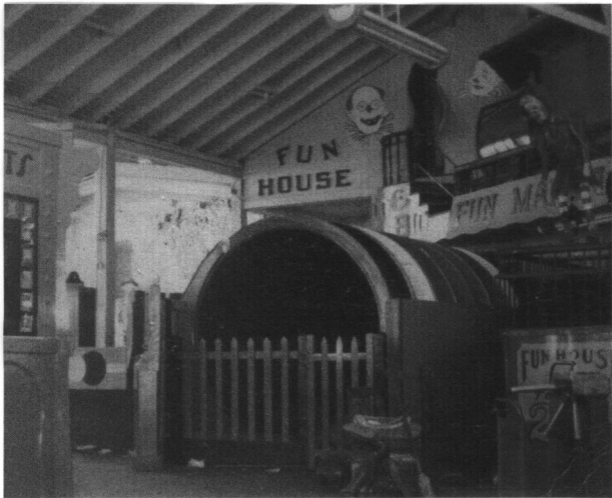

ADDITIONAL ITEM Number 4

Palace Exterior Circa 1940

Depicting Carousel House, Ferris wheel and Crystal Maze building
From a photo by Smauel Spizzuco, 2010 Lincon A., Boca Raton, FL

ADDITIONAL ITEM Number 5
Palace Interior Circa 1940

Depicting the Fun House in the northwest corner of the Carousel House
From a photo by Smauel Spizzuco, 2010 Lincon A., Boca Raton, FL

ADDITIONAL ITEM Number 6

Palace Carousel in 1989

From a photo for the Sotheby's Auction Catalog, Feb. 25, 1989, Sale #5817