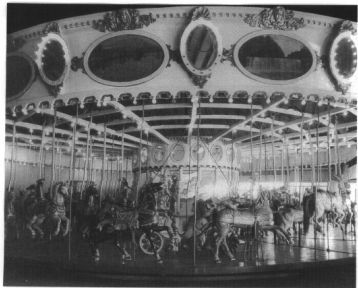

ADDITIONAL ITEM Number 4

Palace Exterior Circa 1940

Depicting Carousel House, Ferris wheel and Crystal Maze building
From a photo by Smauel Spizzuco, 2010 Lincon A., Boca Raton, FL

ADDITIONAL ITEM Number 5
Palace Interior Circa 1940

Depicting the Fun House in the northwest corner of the Carousel House
From a photo by Smauel Spizzuco, 2010 Lincon A., Boca Raton, FL

ADDITIONAL ITEM Number 6

Palace Carousel in 1989

From a photo for the Sotheby's Auction Catalog, Feb. 25, 1989, Sale #5817