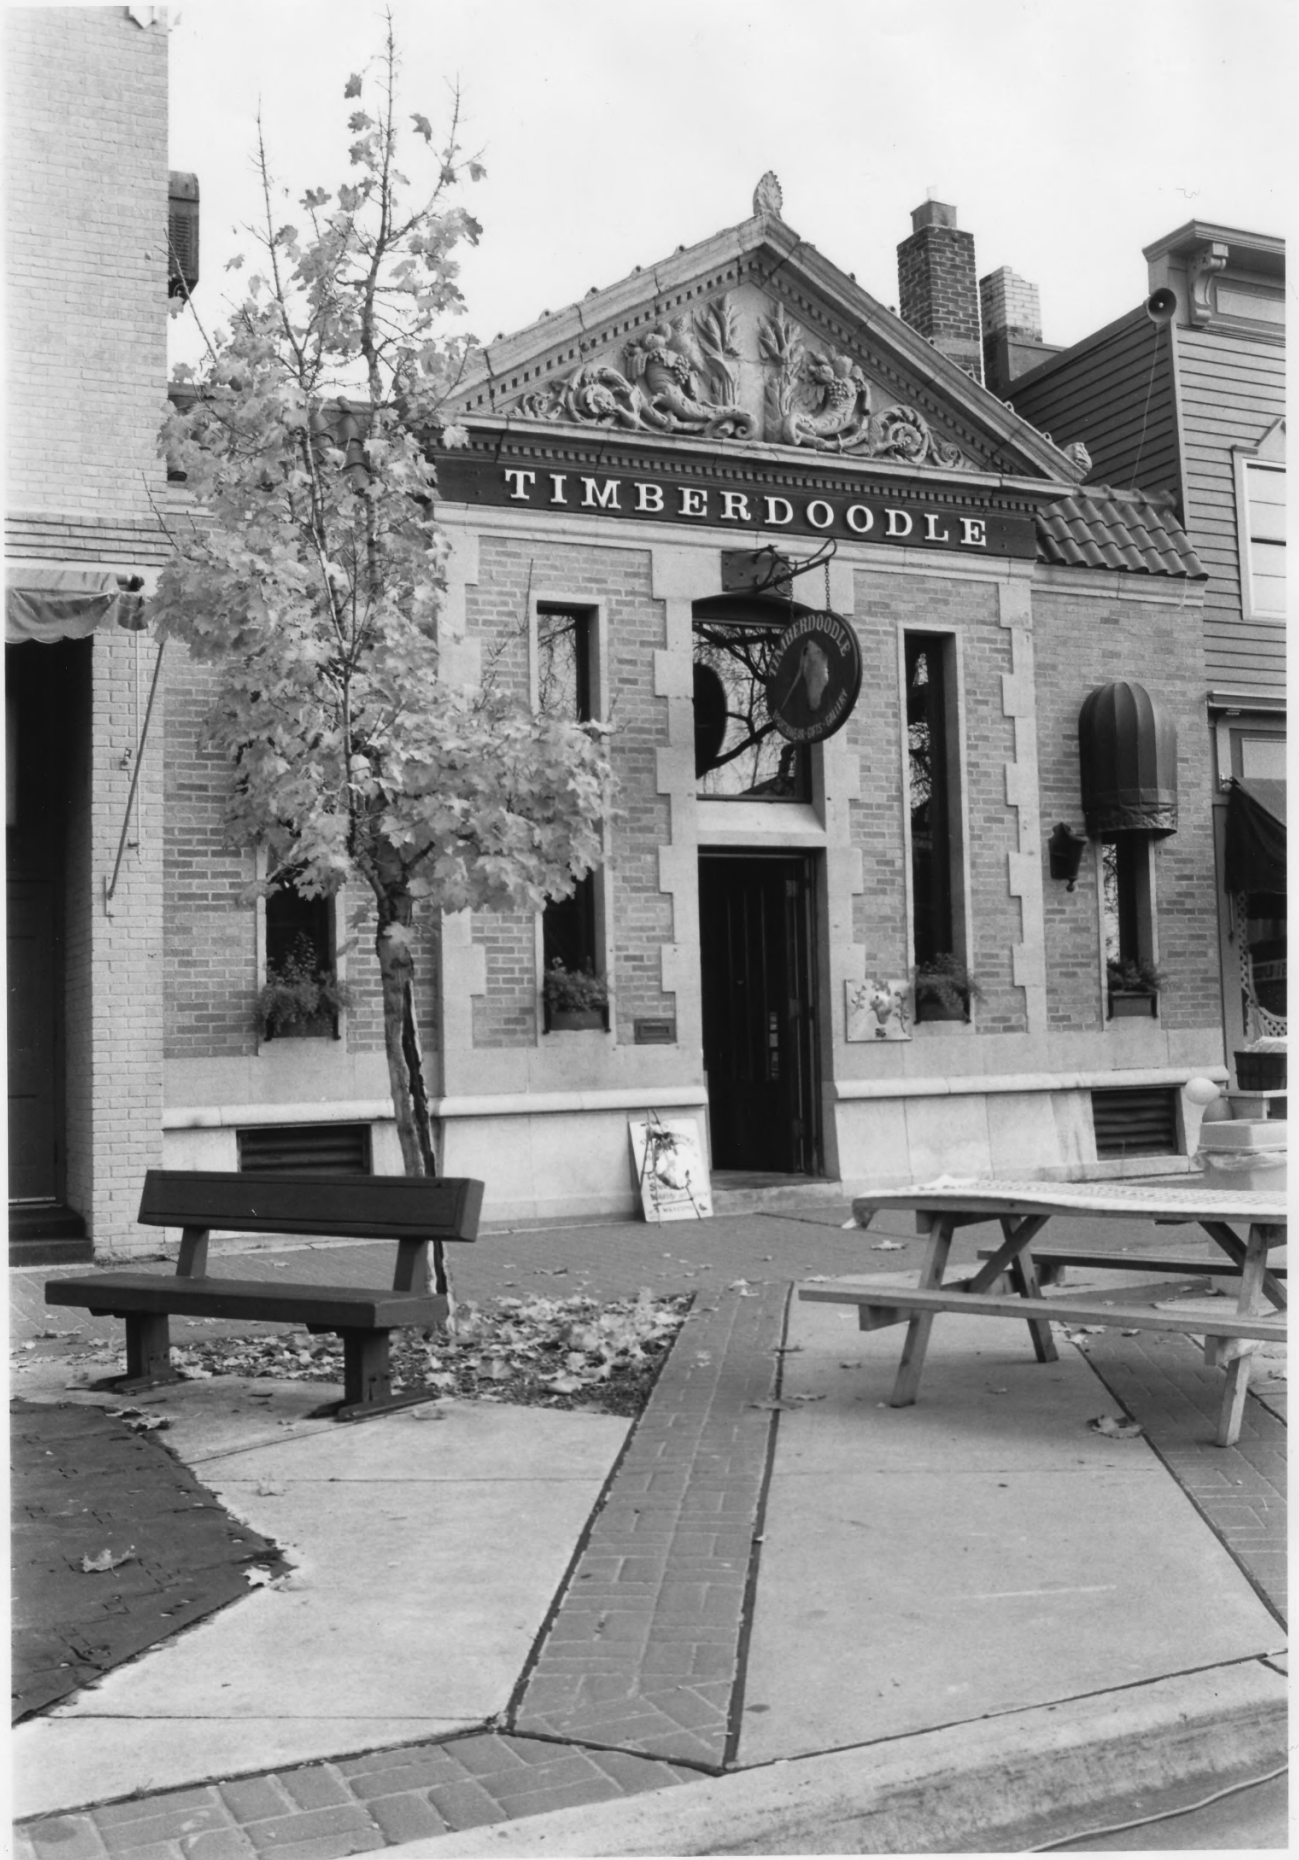

TIMBERDOODLE

TIMBERDOODLE