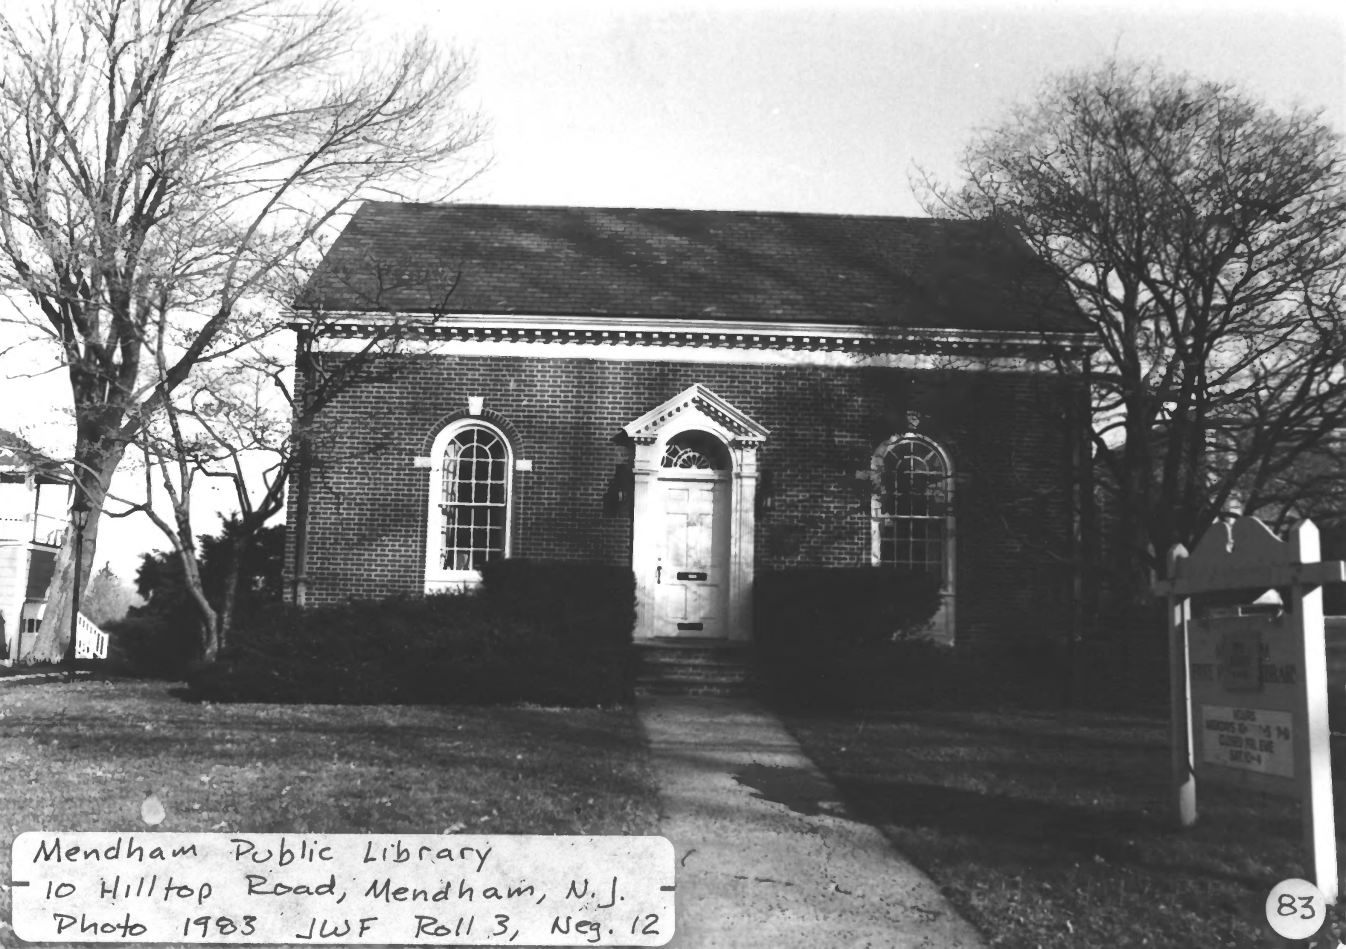

Mendham Public Library
- 10 Hilltop Road, Mendham, N.J. -
Photo 1983 JWF Roll 3, Neg. 12