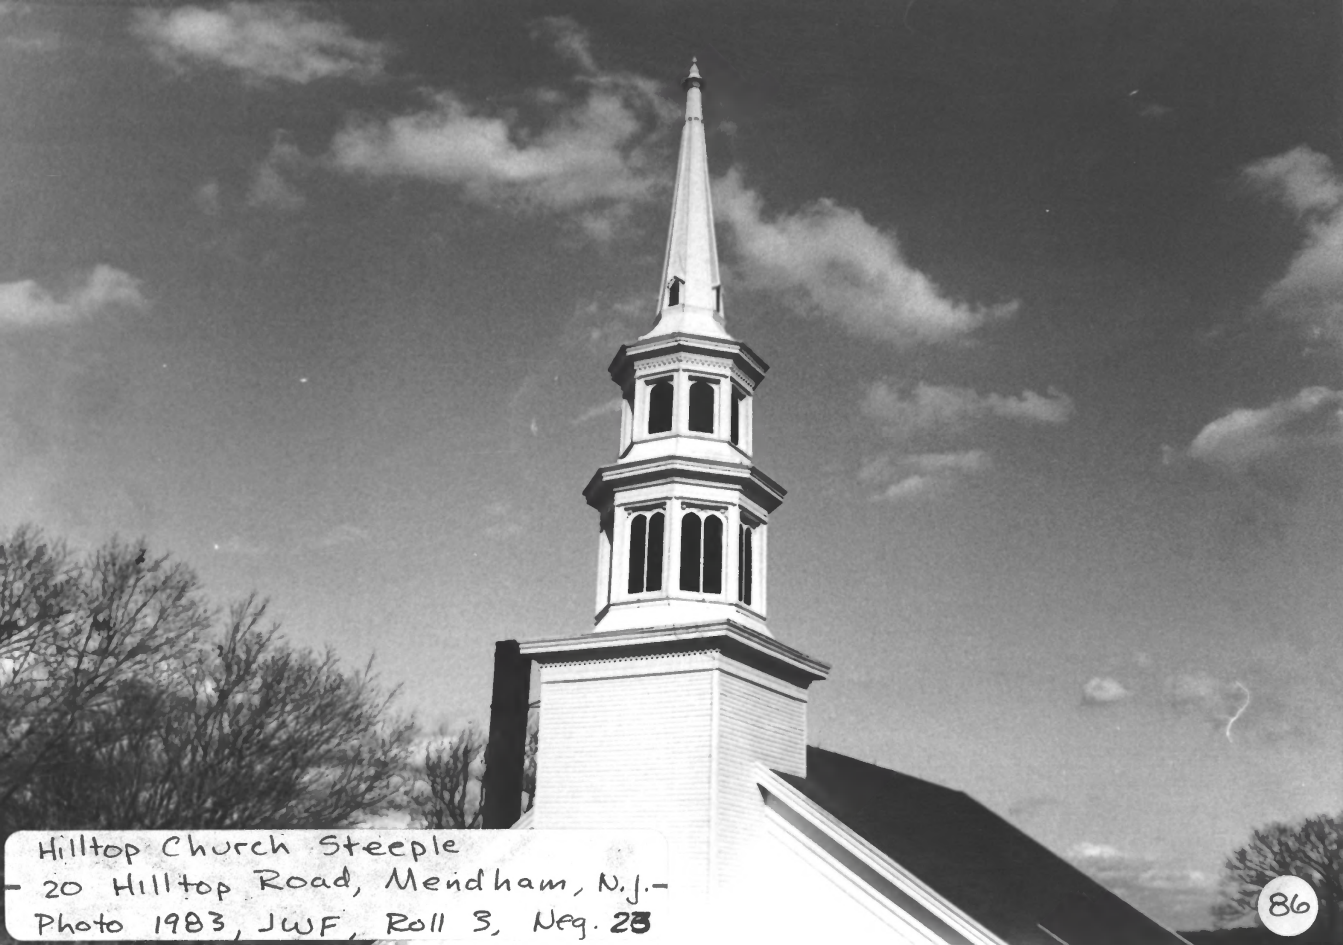

Hilltop Church Steeple
- 20 Hilltop Road, Mendham, N.J. -
Photo 1983, JWF, Roll 3, Neg. 28