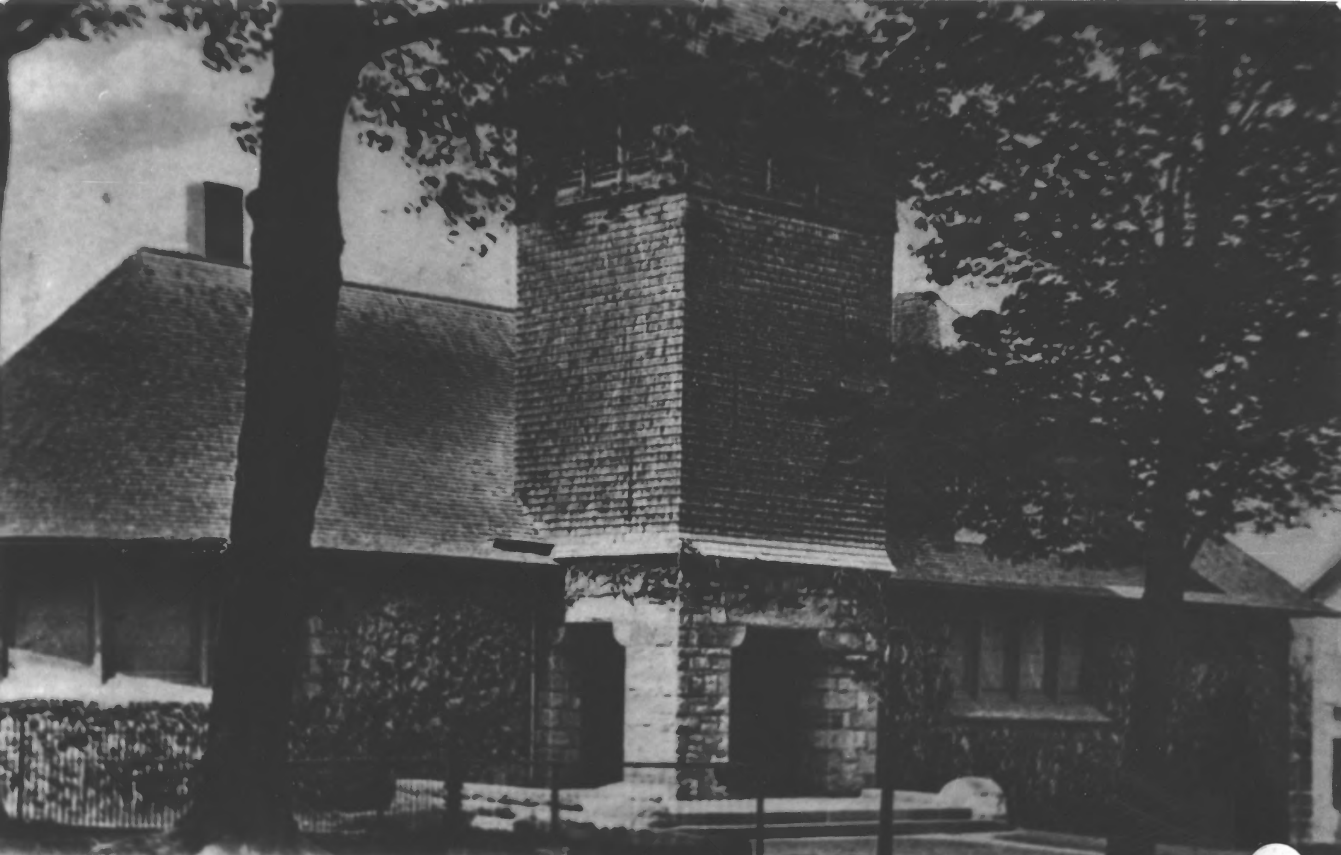

M. E. Church, Mendham, N. J.

stands the corner where the knot was to