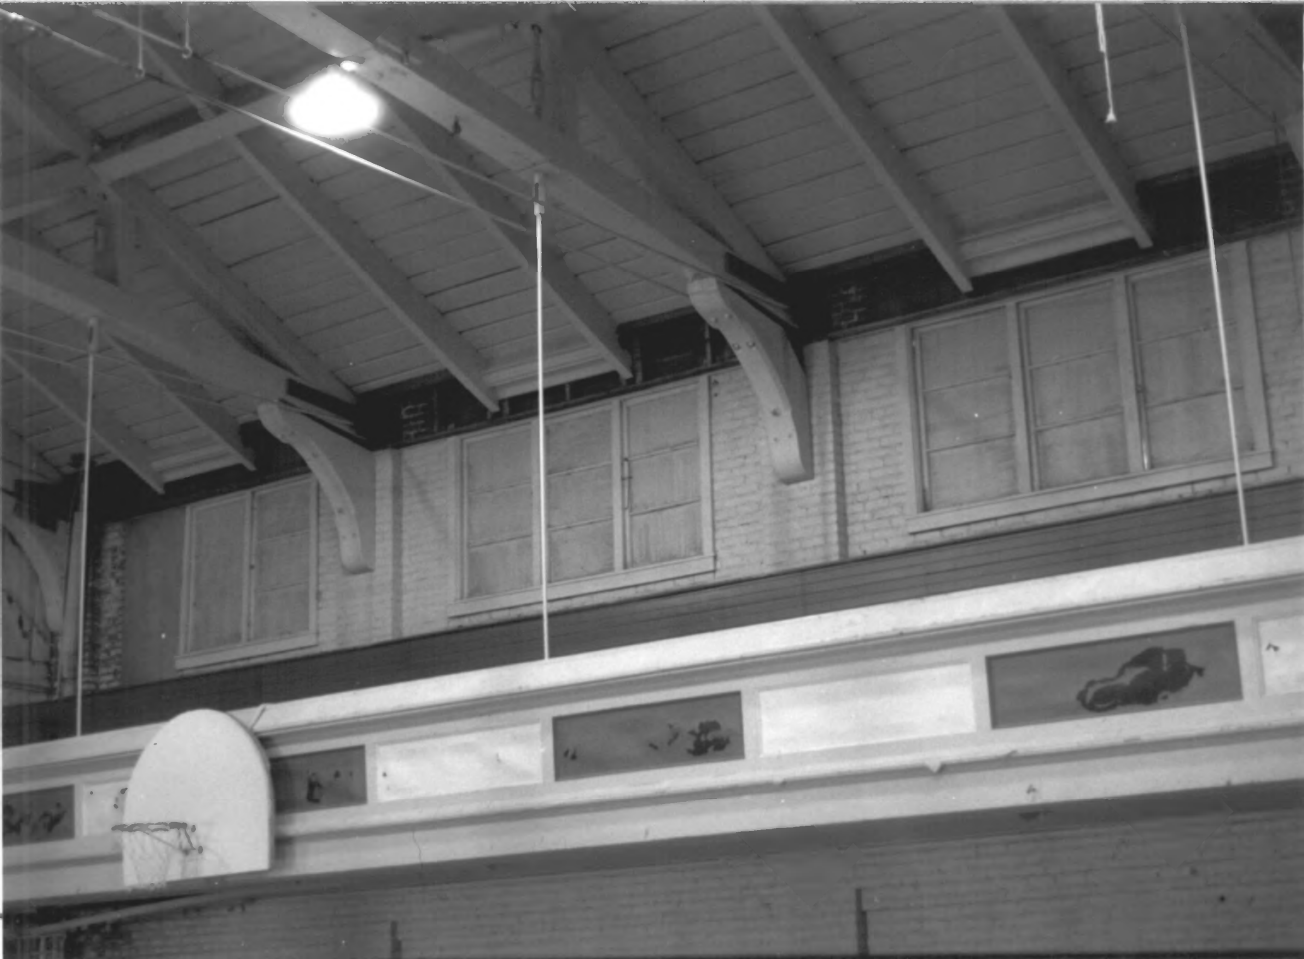

1983 PHOTO BY
Keith Clark, 541 S. 14th,
Redmond, OR 97756 *9 OF 16*

Bend Amateur Athletic Club
Gymnasium, NE Corner Wall and
Idaho, Bend (Deschutes Co.),
OR 97701. Suspended south
balcony.

1983 PHOTO BY
Keith Clark, 541 S. 14th,
Redmond, OR 97756