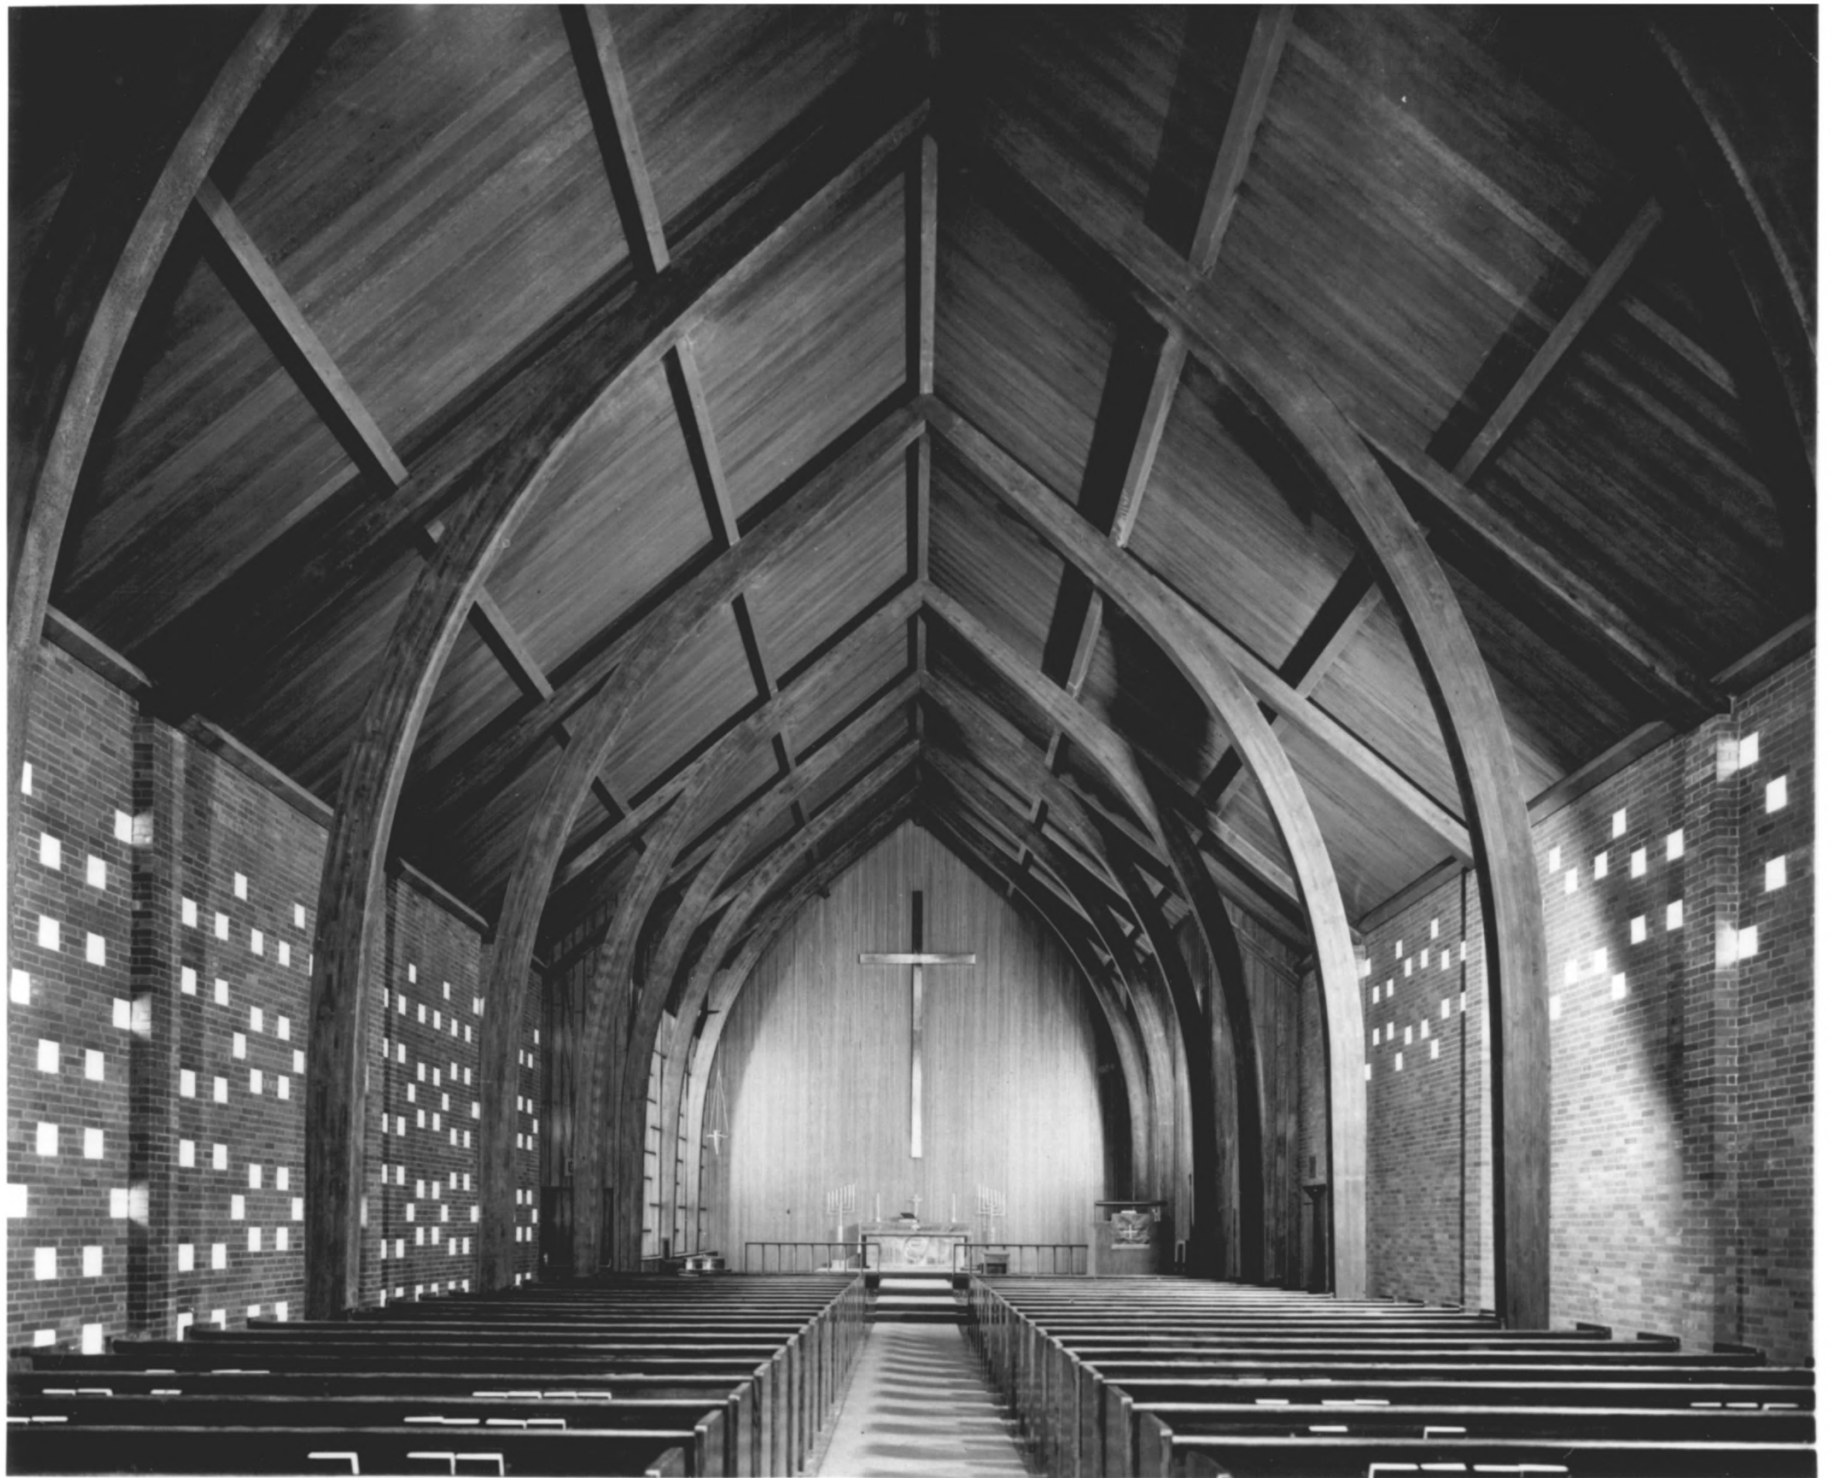

Fig. 3

Zion Lutheran Church of Portland, Oregon.  
Copper doors and overpanel, with repoussé  
design by Fredric Littman, sculptor.

Photo-Art Commercial Studios, 1950

Negative: Oregon Historical Society - ORHI 92012