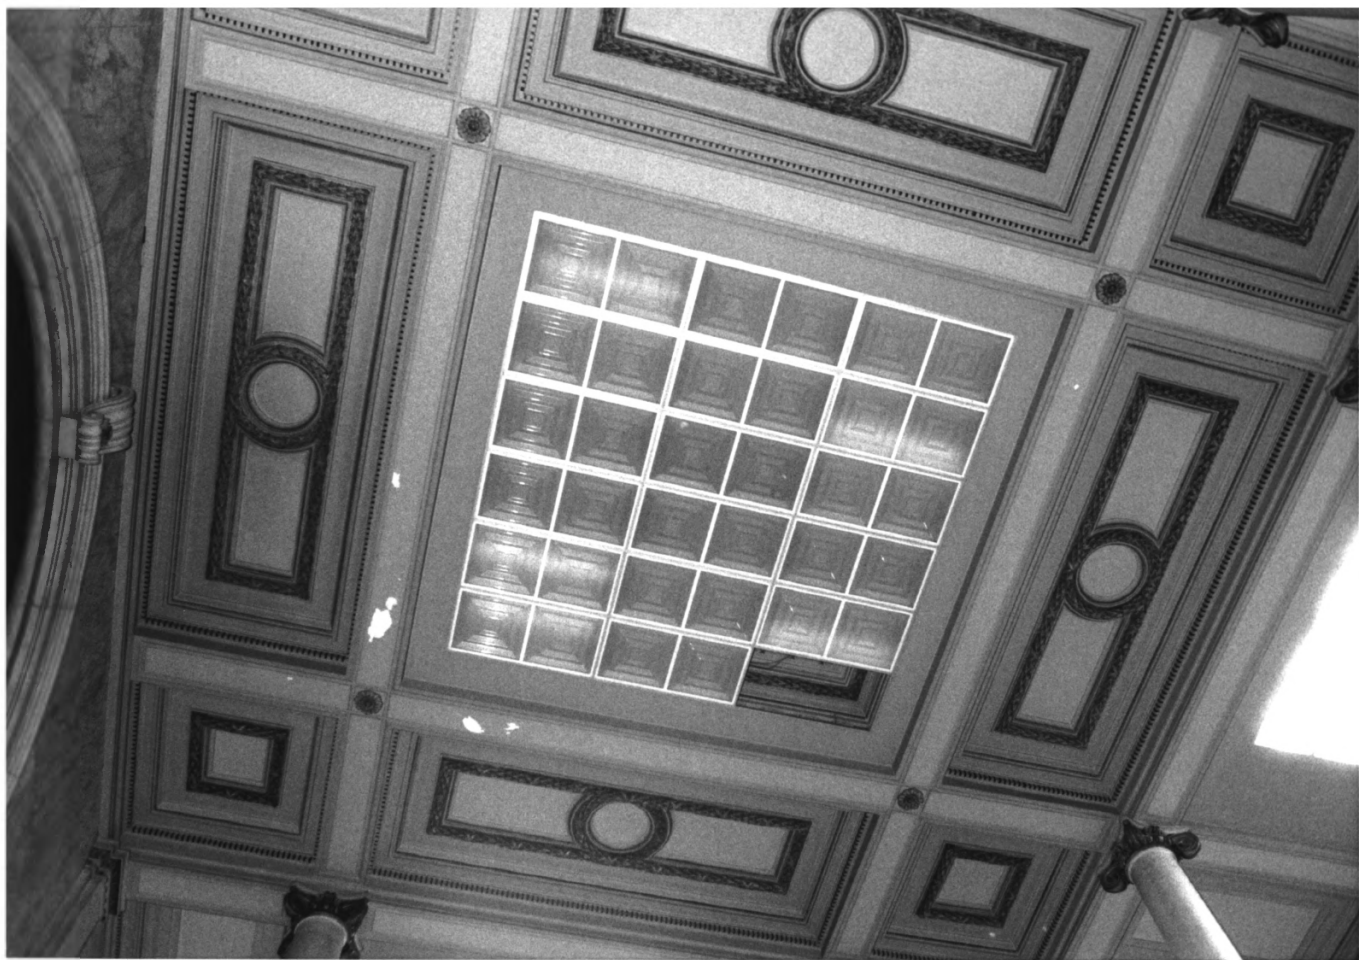

HISTORICAL SUBMISSION
PHOTOGRAPHS
02/10/95
95-21A 3

Photo 10 of 24
Public Service Building
Milwaukee, Milwaukee Co, WI
Photo by WEPKO Staff, Sept 1994
Neg. at State Hist. Society of Wisconsin
View of lobby stairway - Tiffany light

HISTORICAL SUBMISSION

HISTORICAL
PHOTOGRAPHS
09/08/94
94-643B

32

Photo 11 of 24
Public Service Building
Milwaukee, Milwaukee Co, WI
Photo by WEPLO Staff, Feb. 1995
Neg. at State Hist. SOCIETY OF
WISCONSIN

HISTORICAL SUBMISSION
PHOTOGRAPHS
02/10/95
95-21A 11

View of lobby ceiling

Photo 12 of 24
Public Service Building
Milwaukee, Milwaukee Co, WI
Photo by WEPCO Staff, Feb 1995
Neg. at State HIST. SOCIETY OF WISCONSIN
View of third floor Main Staircase