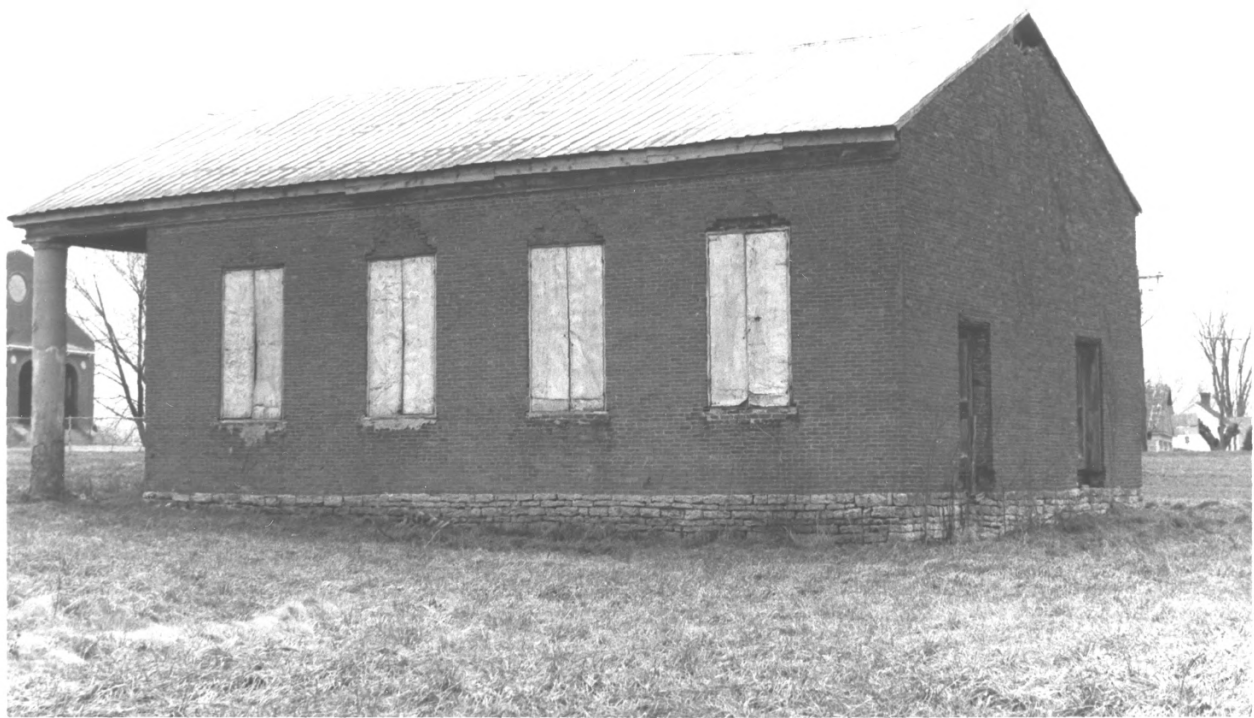

1. Bracken Baptist Church
2. Minerva, Mason County, Kentucky
3. Steve C. Gordon
4. December 16, 1982
5. Kentucky Heritage Council, Frankfort
6. Front (east) elevation, looking west
7. Photo #1

1. Bracken Baptist Church
2. Minerva, Mason County, Kentucky
3. Steve C. Gordon
4. December 16, 1982
5. Kentucky Heritage Council, Frankfort
6. South and east elevations, looking NW
7. Photo #2

1. Bracken Baptist Church
2. Minerva, Mason County, Kentucky
3. Steve Gordon
4. December 16, 1982
5. Kentucky Heritage Council, Frankfort
6. North and east elevations, looking SW
7. Photo #3

1. Bracken Baptist Church
 2. Minerva, Mason County, Kentucky
 3. Steve C. Gordon
 4. December 16, 1982
 5. Kentucky Heritage Council, Frankfort
 6. North elevation & east portico, looking south.
 7. Photo #4
-