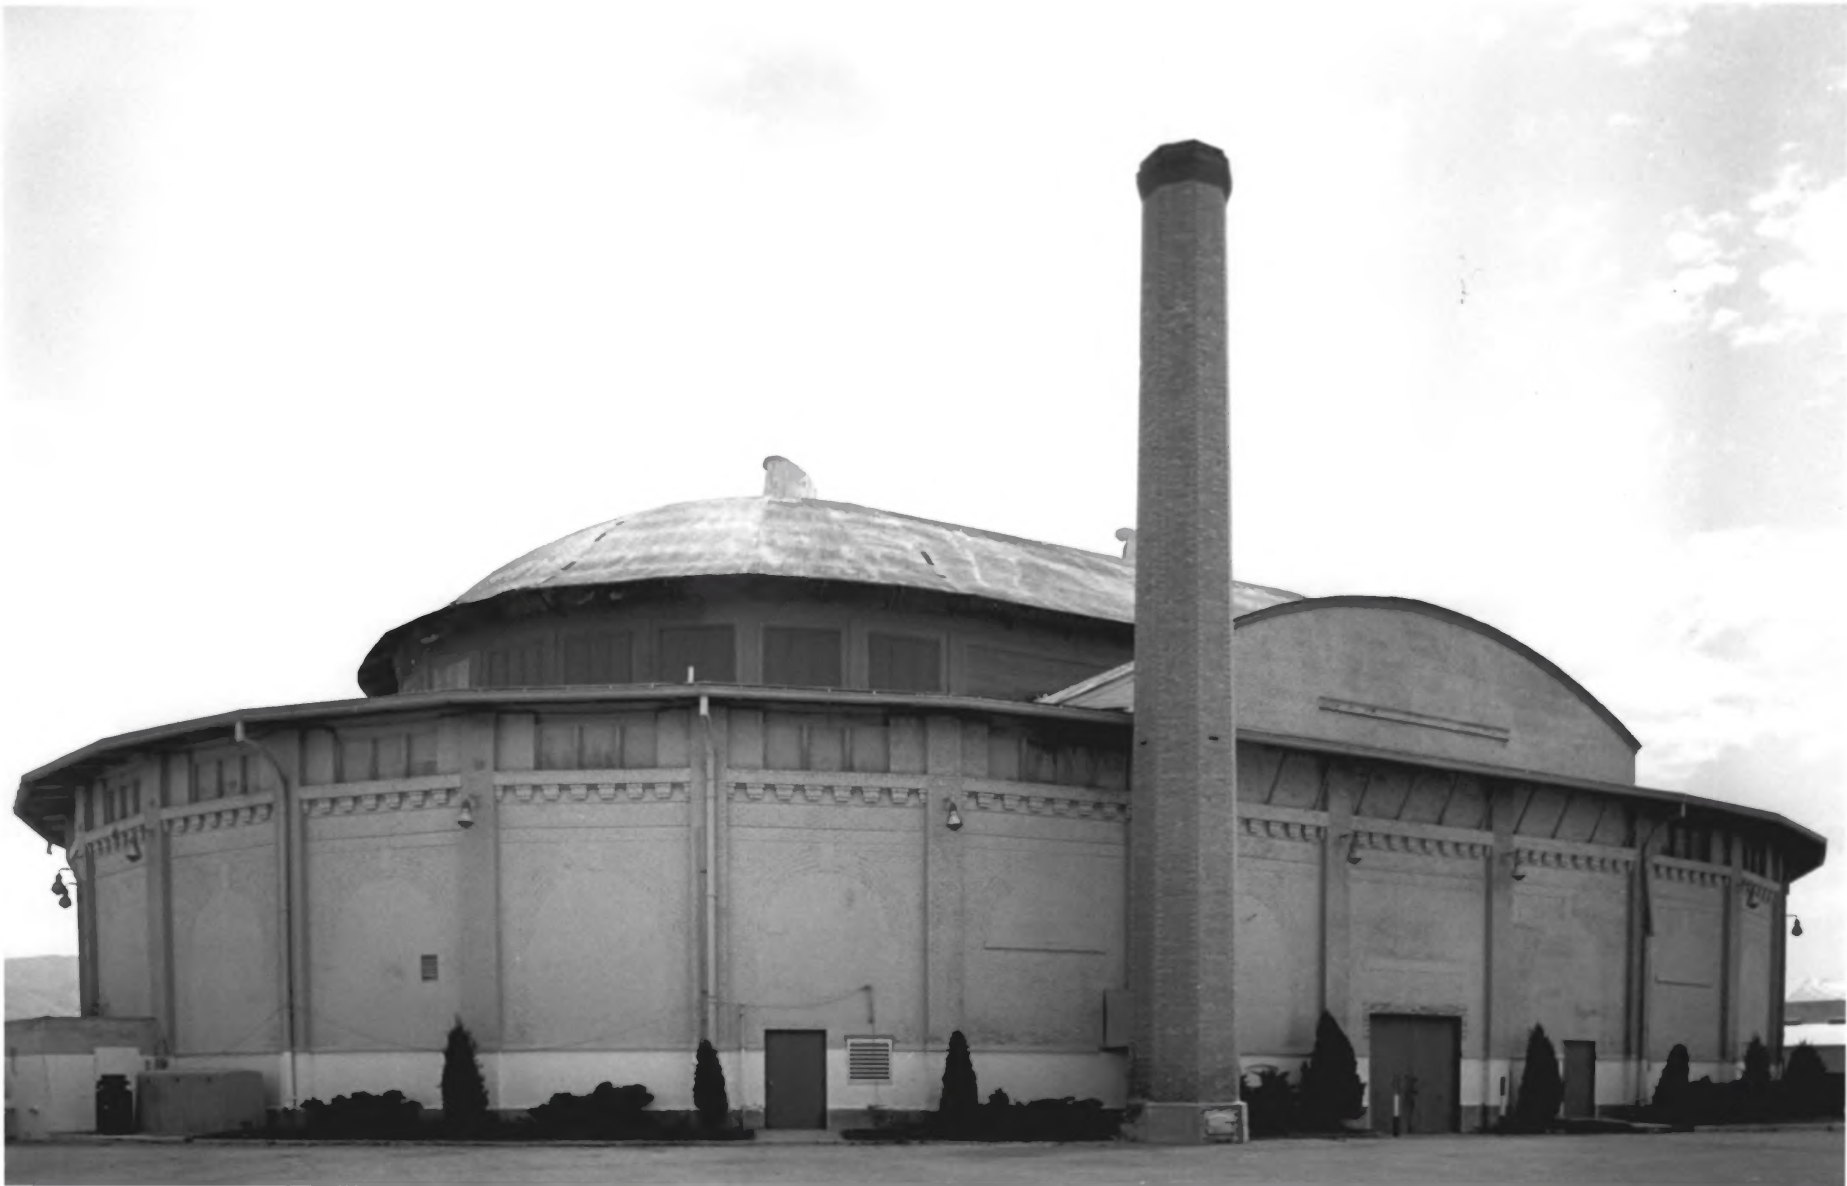

Animal Exhibition Building

Utah State Fairgrounds, Salt Lake City *Co.*
North and East Facades

Photographer: John McCormick, May 1980

Negative Filed at Utah State Historical
Society

DEC 19 1980

JAN 27 1981