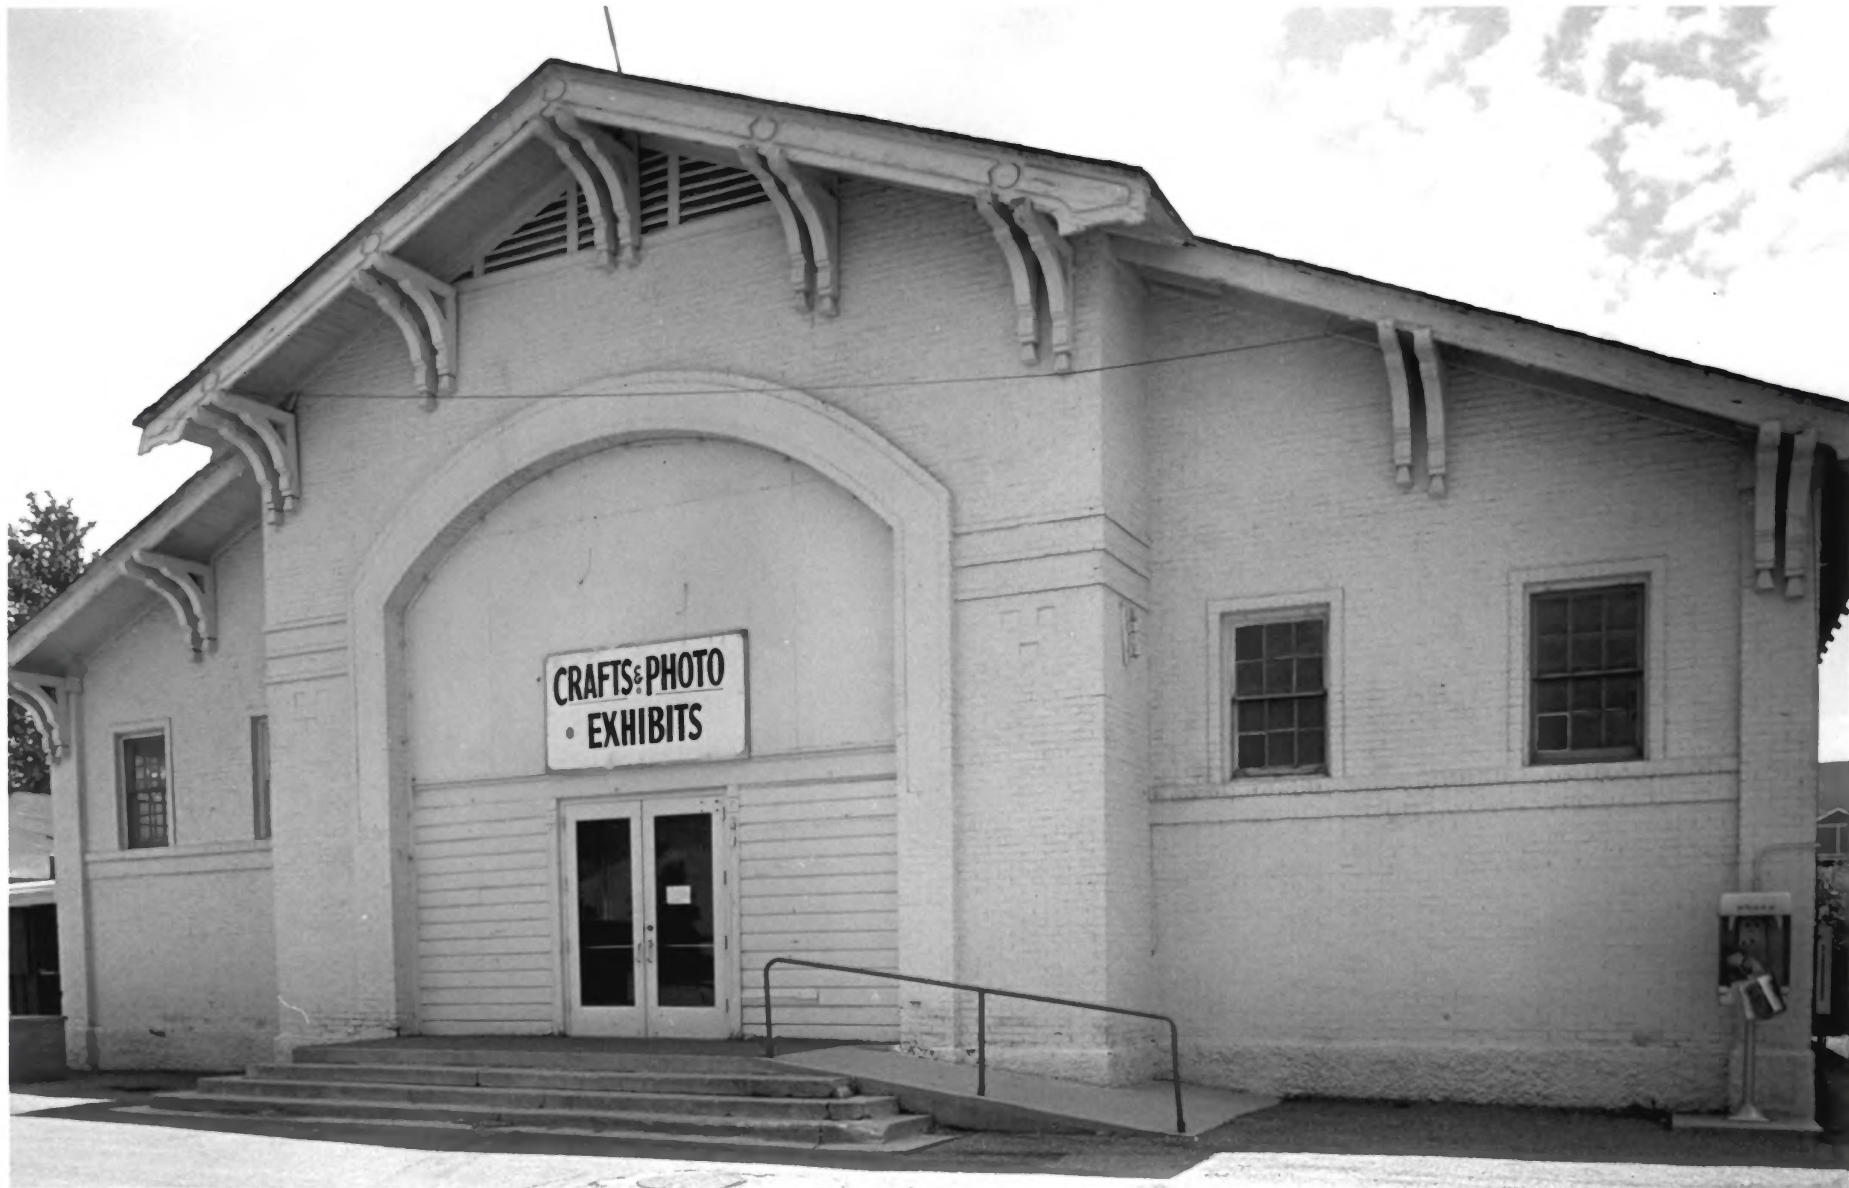

CRAFTS & PHOTO
• EXHIBITS