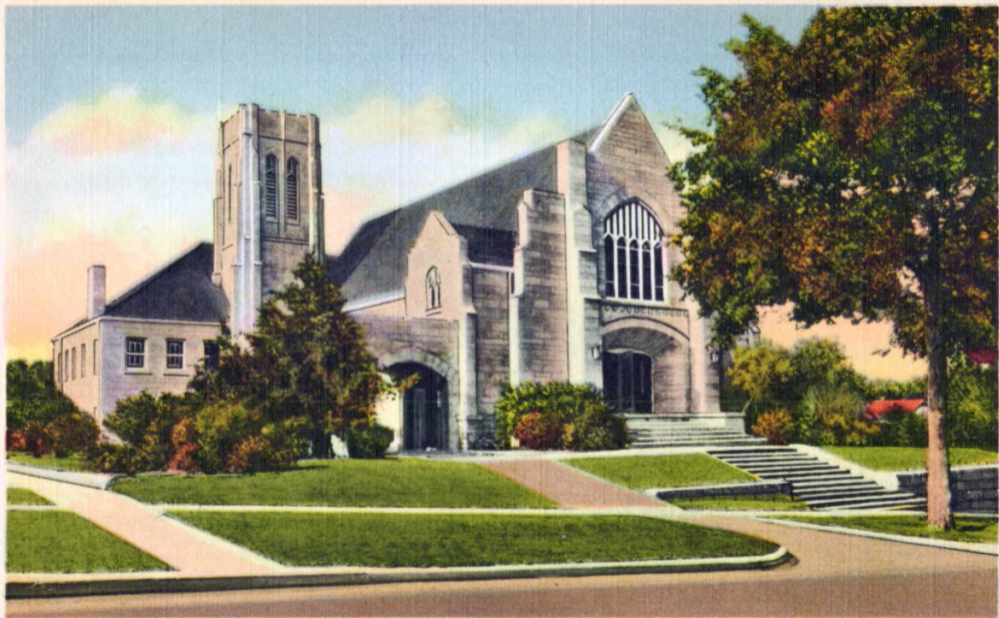

FIRST PRESBYTERIAN CHURCH

Bristow, OK, Presbyterian Church

1979 -

work being done - replacing front steps as the original.
new sidewalks and front drive

Bristow Presbyterian Church
Bristow, OK - 1979
Mrs Harry M McMillan
620 W 8 Bristow, OK 74010
1) View from NNE AUG 1 1979

3) Tiffany window in balcony

Church

Creek County, Oklahoma

393

FIRST PRESBYTERIAN CHURCH, BRISTOW, OKLA.

FIRST PRESBYTERIAN CHURCH,
BRISTOW, OKLA.

At a cost of \$150,000.00 this fine church
edifice is one of the finest in the state.