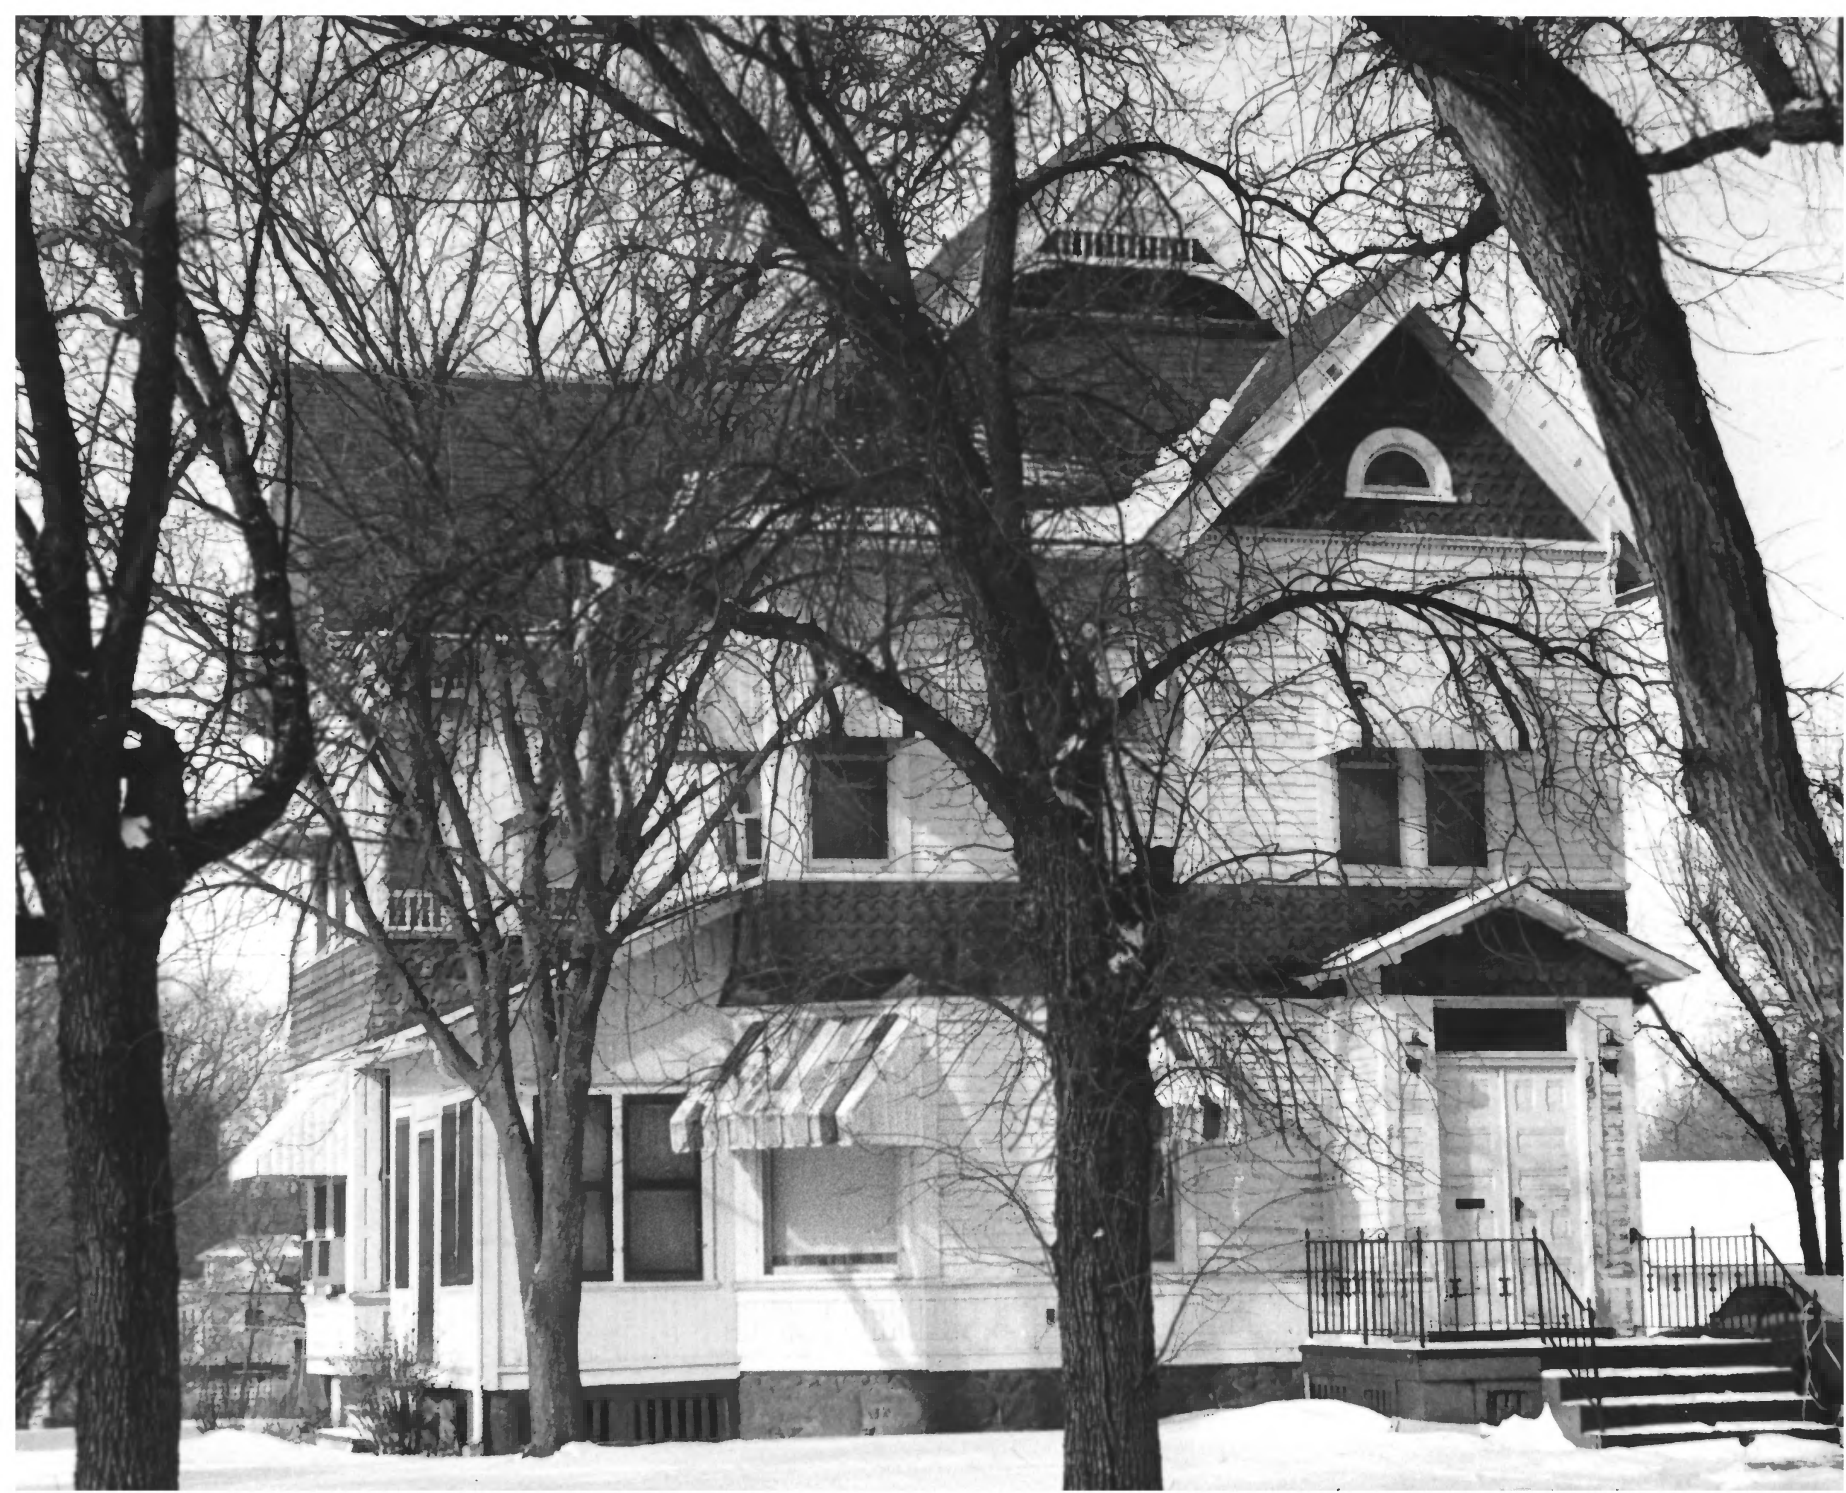

SD 7

4 IDENTIFICATION

DESCRIBE VIEW, DIRECTION, ETC. IF DISTRICT, GIVE BUILDING NAME & STREET

609 North Egan Avenue, view from east

PHOTO NO.

1

Madison Historic District

Madison, South Dakota Lake County

Edie French February 1974

Historical Preservation Center

221 SE 6th St.
view from northwest

N

~~221~~ Number Oct. 1-1975

Title: Madison Historic District

Lake Co., South Dakota

Loc. _____

221 SE 6th St., view from

northwest

Madison Historic District

Madison, South Dakota

Lake County

Eddie French

February 1974

Historical Preservation Center