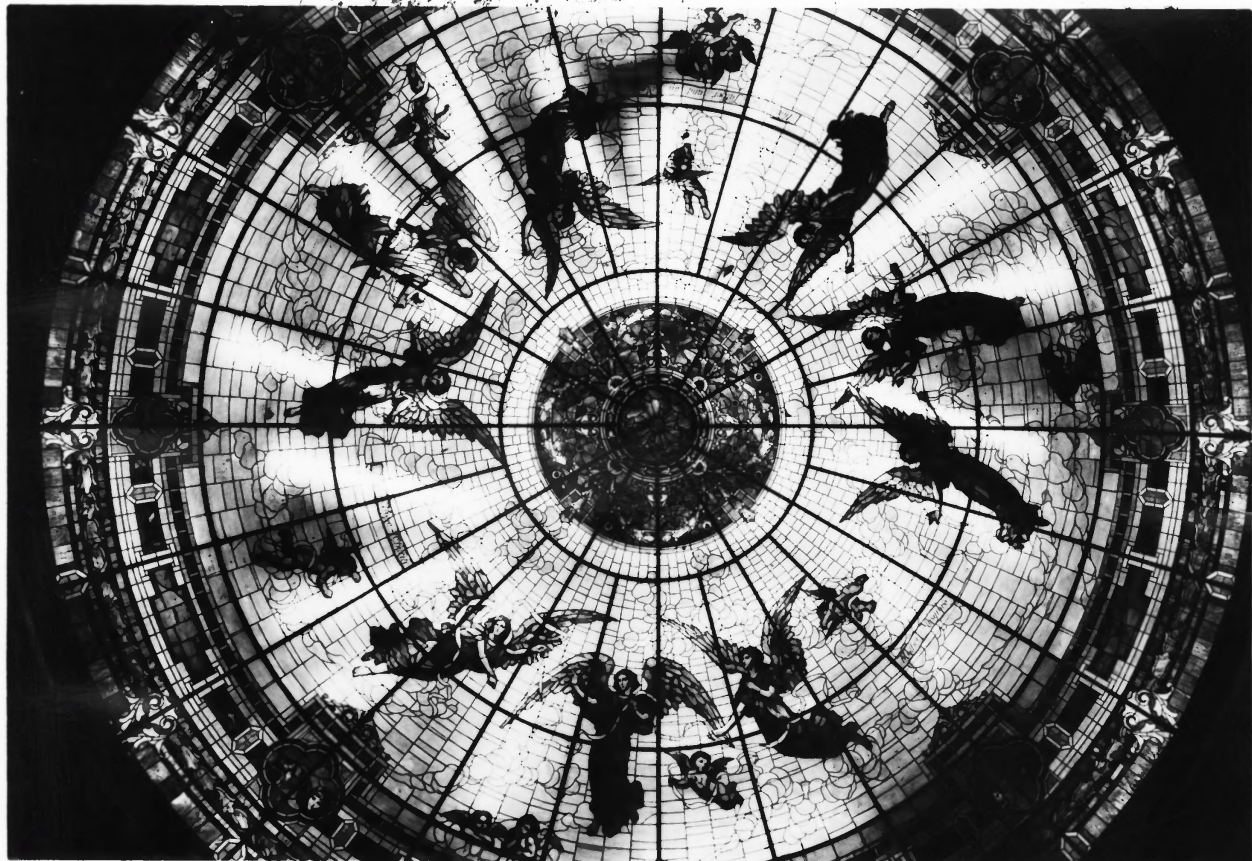

Dr. James R. Rutledge, November 1982
Alabama Historical Commission

Interior view showing pulpit in sanctuary

Photo number: 6

First United Methodist Church
Jasper, Alabama, Walker County

Dr. James R. Rutledge, November 1982
Alabama Historical Commission