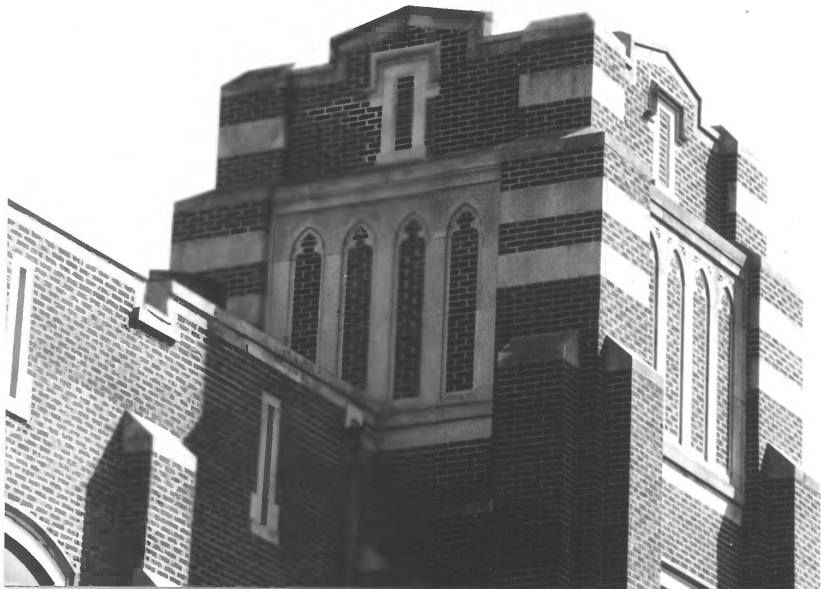

View:from west, main facade of Garth School

Photo #:1 of 20

---

A black and white photograph showing the corner of a building. The upper part of the image shows a brick chimney or roofline. Below it is a stone wall with a prominent corner. A rectangular metal plaque is mounted on the stone wall, displaying the year '1926'. The stone is rough and textured, and there are shadows cast across it. To the left, there are bare, tangled branches of a tree or shrub.

Location:U.S.25,Georgetown, KY

Photographer:Ann Bevins

Date Taken:March 1987

Negative Location:1175 Lex. Road, Georgetown,KY

View:west facade, tower, entry

Photo #:4 of 20

Kentucky Heritage Council  
State Historic Preservation Office  
Frankfort, Kentucky 40601