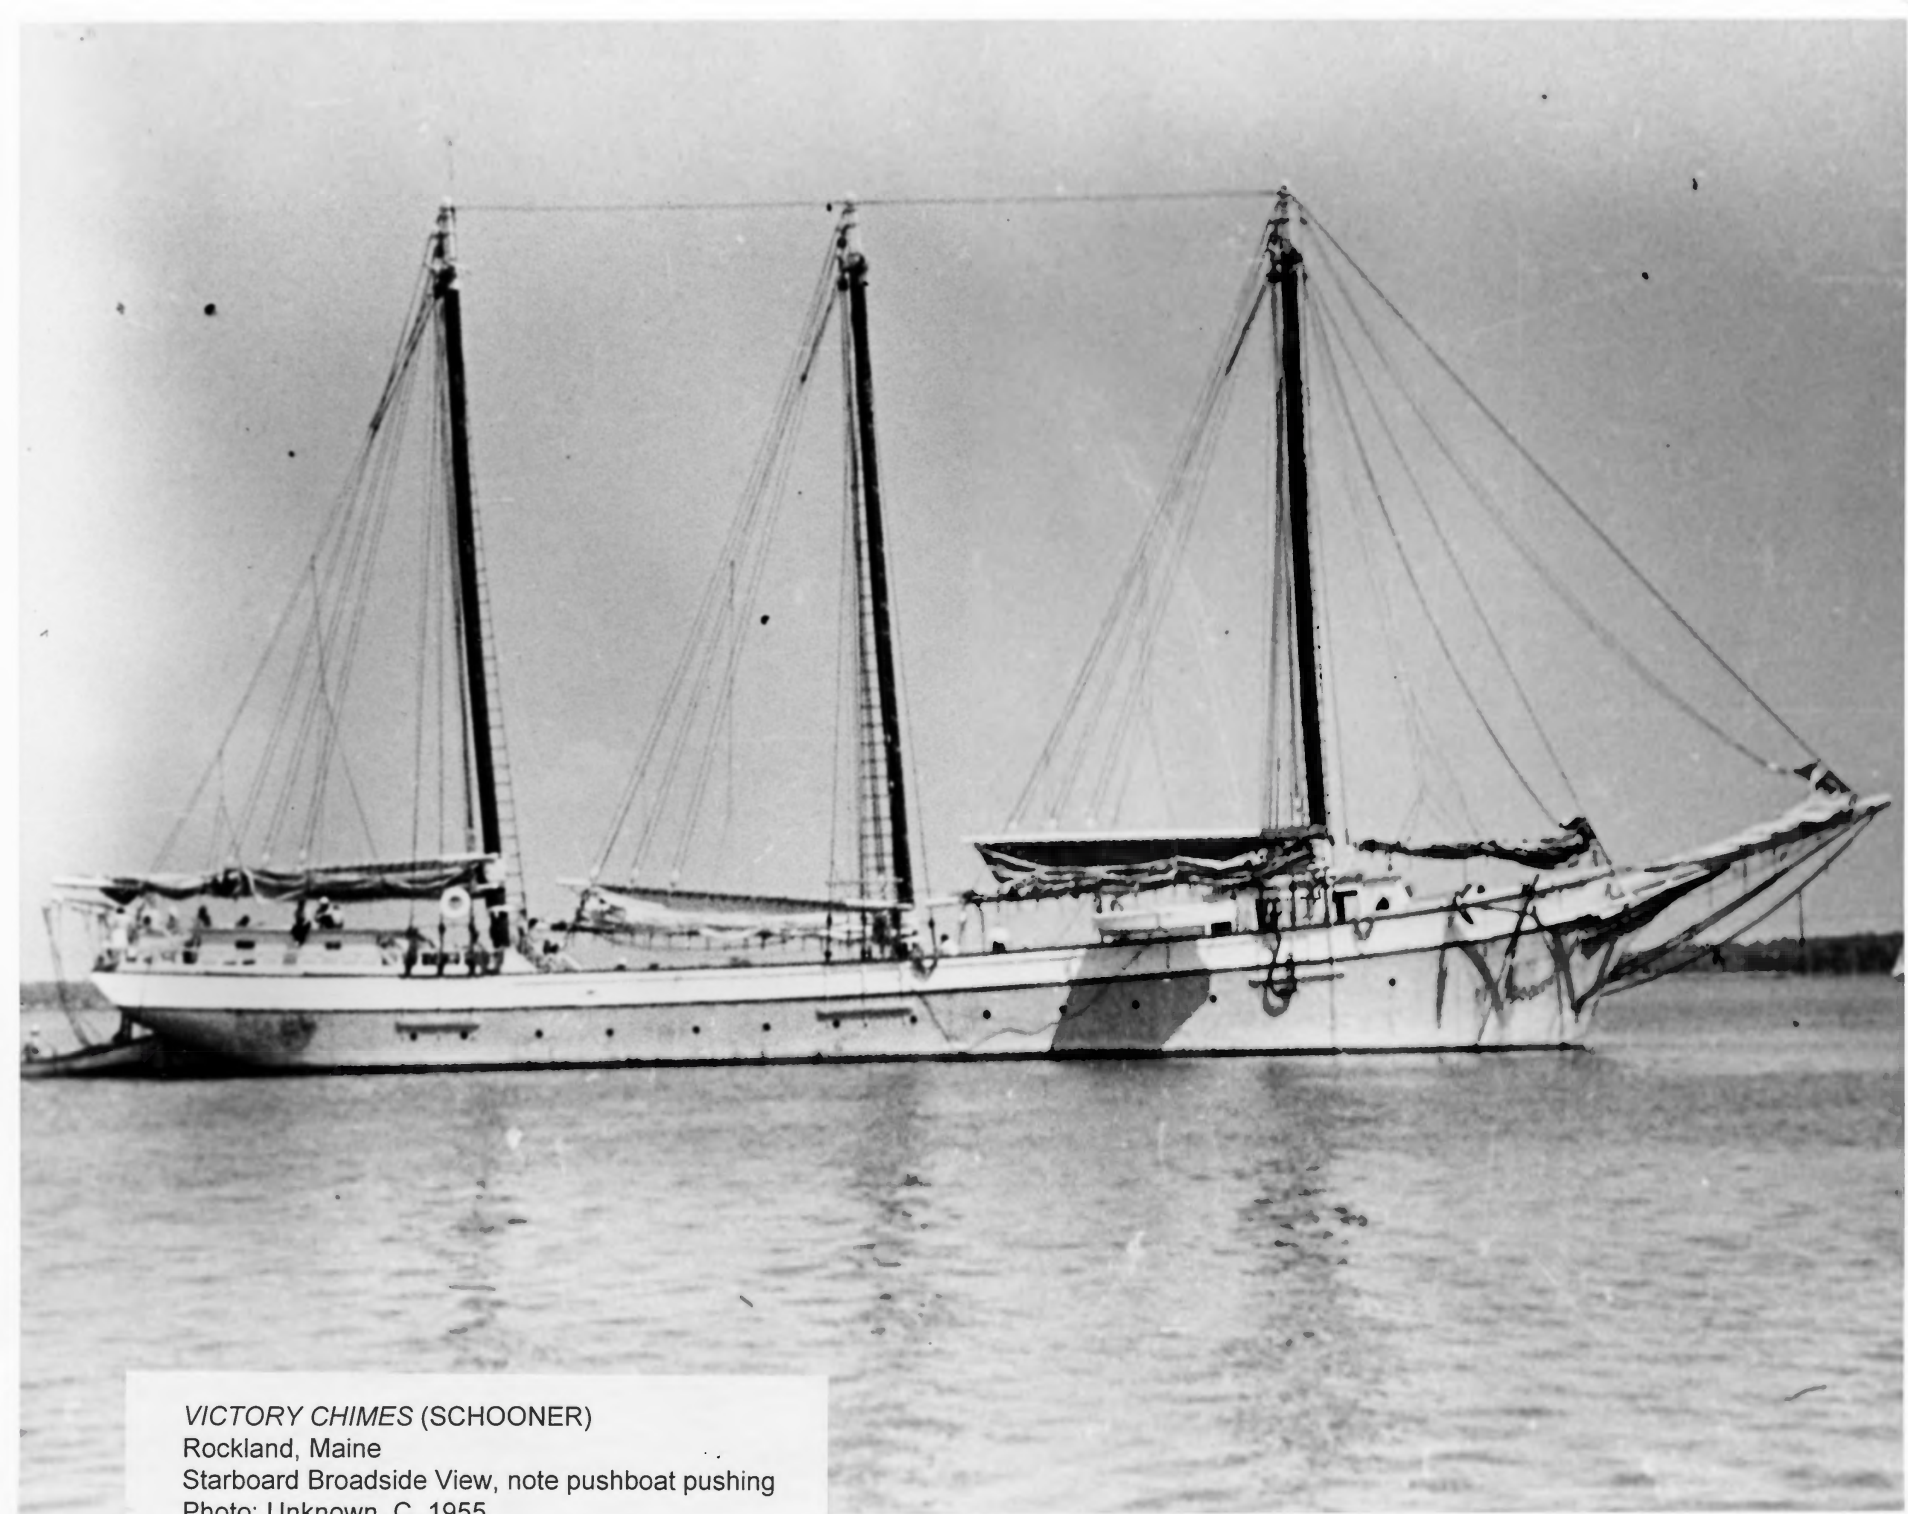

VICTORY CHIMES (SCHOONER)

Rockland, Maine

Port Bow Quarter View Alongside Warehouse Pier

Photo: Unknown, C. 1930

VICTORY CHIMES (SCHOONER)

Rockland, Maine

Starboard Broadside View, note pushboat pushing

Photo: Unknown, C. 1955

VICTORY CHIMES (SCHOONER)
Rockland, Maine
Port Bow Quarter View Under Weigh
Photo: Unknown, date unknown

VICTORY CHIMES (SCHOONER)
Rockland, Maine
As *Edwin and Maud* with pushboat astern
Photo: Unknown, date unknown