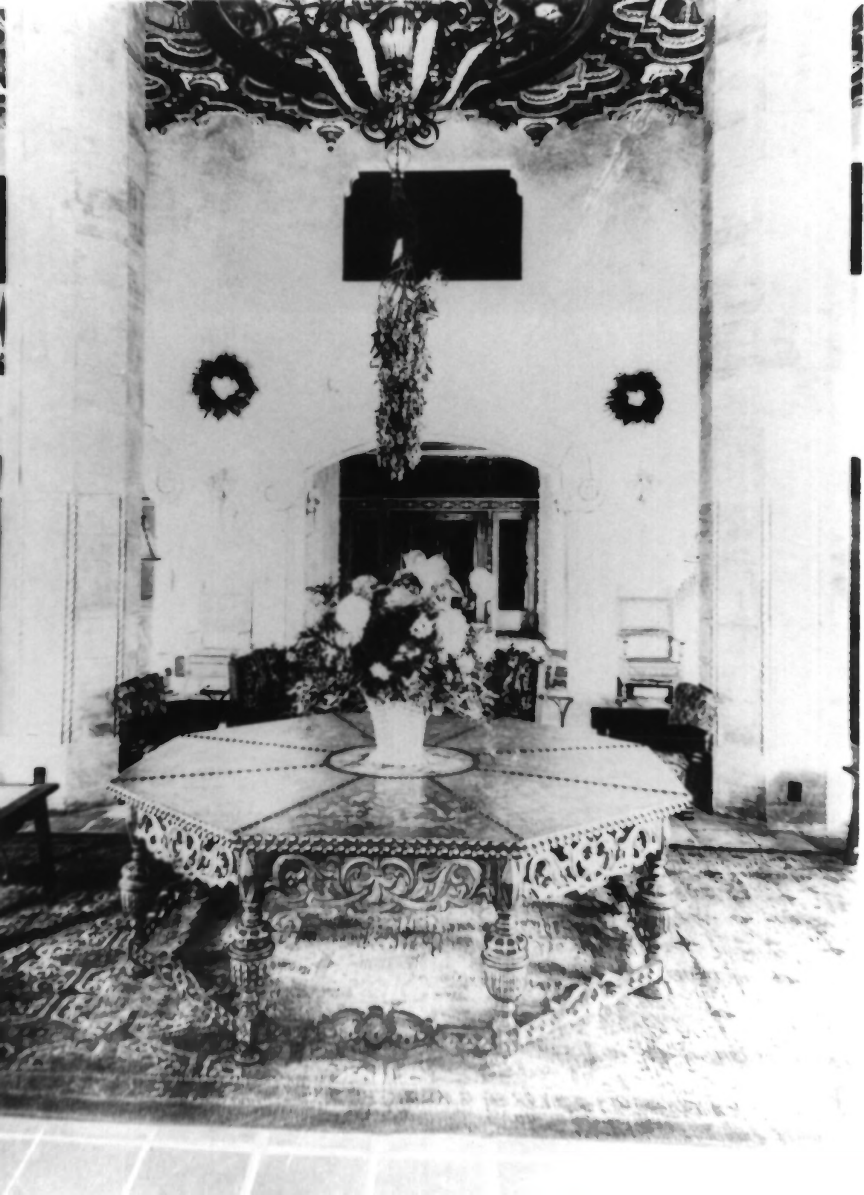

JUN 19 1980

Photo Date: June 1980
Photographer: J. Garrison
Neg. Filed: Janus Associates

View: Exterior looking Northeast

JAN 20 1982

HOTEL WESTWARD HO
Phoenix/ Maricopa/ AZ

Photo Date: June 1980

Photographer: J. Garrison

Neg. Filed: Janus Associates

View: Main Corridor, Drinking
Fountain looking south

JAN 20 1982

HOTEL WESTWARD HO
Phoenix/ Maricopa/ AZ

Photo Date: June 1980

Photographer: J. Garrison

Neg. Filed: Janus Associates

View: Main Lobby Ceiling

JAN 20 1982

0861 61 077

HOTEL WESTWARD HO
Phoenix/ Maricopa/ AZ

Photo Date: c1929

Photographer: Staley

Neg. Filed: Arizona State Library
and Archives

View: Lobby looking south