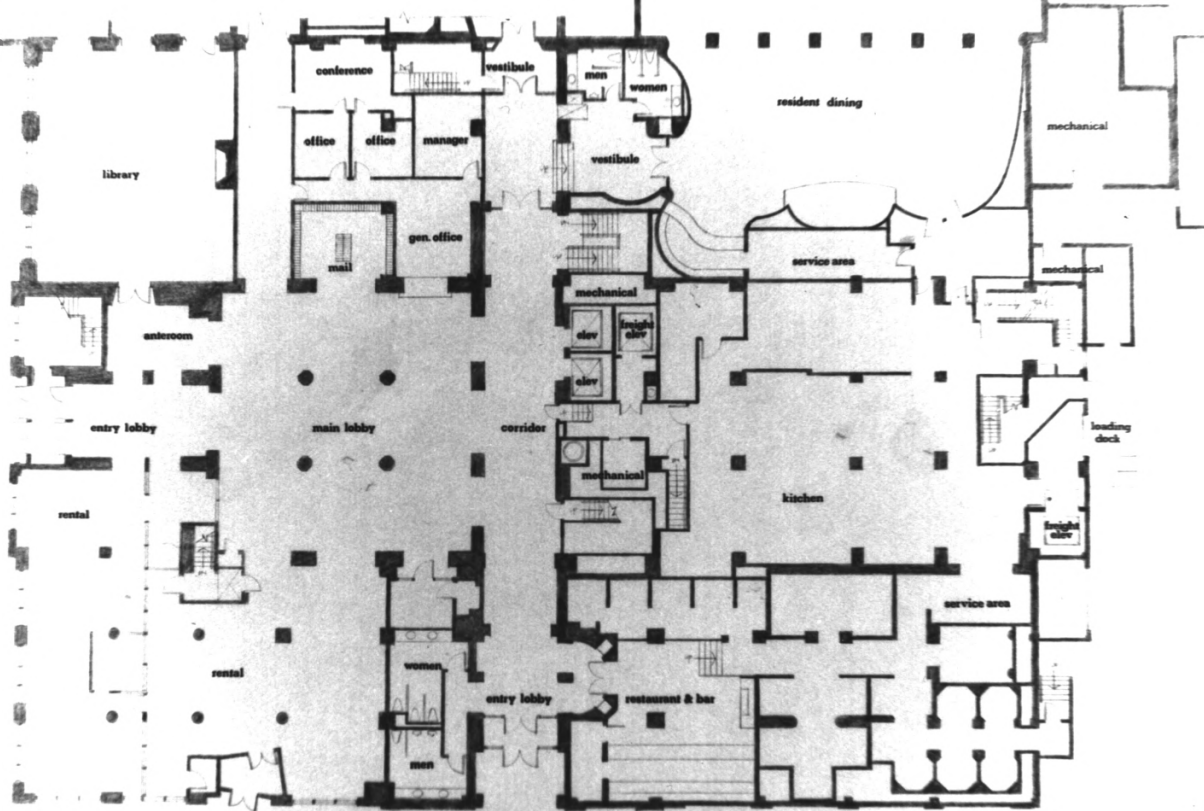

View: Main Corridor looking west

JAN 20 1982

DEC 19 1980

HOTEL WESTWARD HO
Phoenix/ Maricopa/ AZ

Photo Date: June 1980

Photographer: J. Garrison

Neg. Filed: Janus Associates

View: West Stair looking
north northeast

JAN 20 1982

DEC 19 1980

HOTEL WESTWARD HO
Phoenix/ Maricopa/ AZ

Photo Date: June 1980
Photographer: J. Garrison
Neg. Filed: Janus Associates

View: Art Gallery looking
southwest

JAN 20 1982

DEC 19 1980

HOTEL WESTWARD HO
Phoenix/ Maricopa/ AZ

DEC 19 1980

Photo Date: June 1980
Photographer: J. Garrison
Neg. Filed: Janus Associates

View: Exterior Courtyard and J
Building looking west northwest

JAN 20 1982

HOTEL WESTWARD HO
Phoenix/ Maricopa/ AZ

Photo Date: June 1980