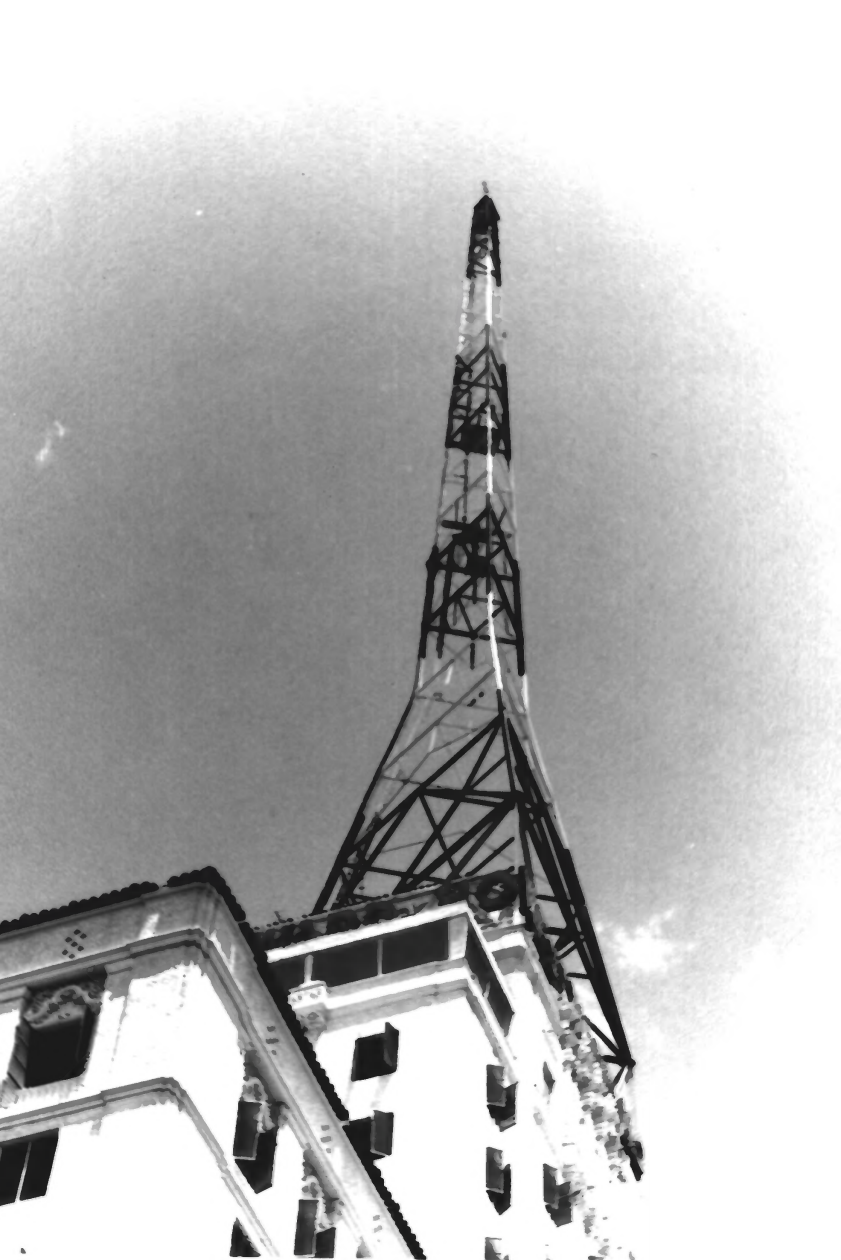

DEC 19 1980

HOTEL WESTWARD HO
Phoenix/ Maricopa/ AZ

DEC 19 1980

Photo Date: June 1980
Photographer: J. Garrison
Neg. Filed: Janus Associates

View: Main Lobby looking south

JAN 20 1982

HOTEL WESTWARD HO
Phoenix/ Maricopa/ AZ

Photo Date: June 1980
Photographer: J. Garrison
Neg. Filed: Janus Associates

View: Transmission Tower
looking north northwest

DEC 19 1980

JAN 20 1982

HOTEL WESTWARD HO
Phoenix/ Maricopa/ AZ

Photo Date: June 1980
Photographer: J. Garrison
Neg. Filed: Janus Associates