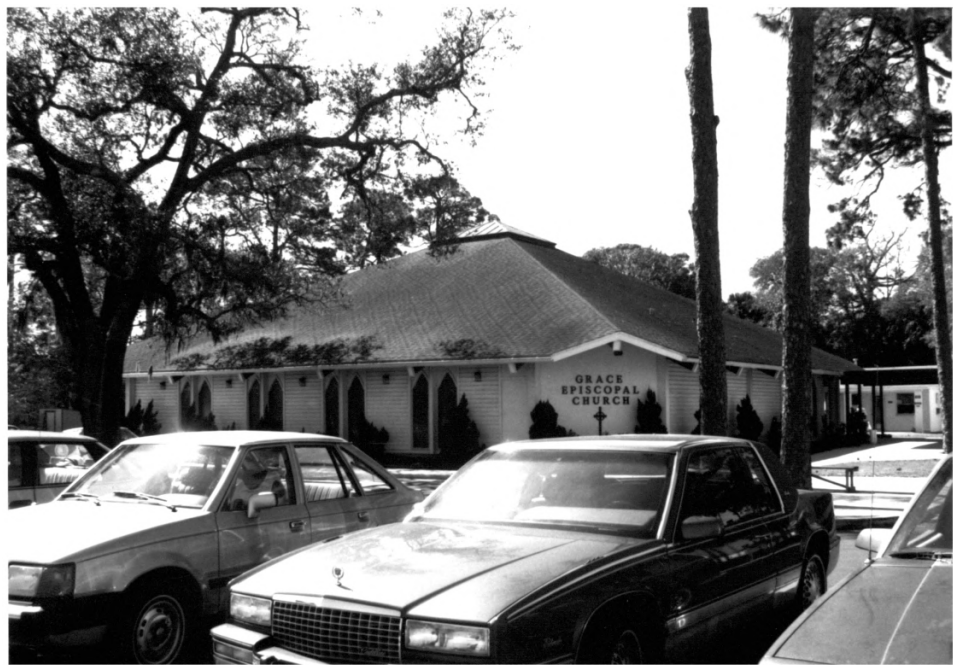

GRACE CH. & GUILD HOUSE #1

~~FORT~~ ORANGE, VOLUSIA Co, FL

GRACE
EPISCOPAL
CHURCH

GRACE CH. & GUILD MALL, # 2

PORT, ORANGE) VOLUSIO CO, FL

GRACE CH. & GUID HALL #3
PORT ORANGE, VOLUSIA, CA, FL

GRACE CH. & GUID MALL, #4
PORT ORANGE, VOLUSIA CO., FL