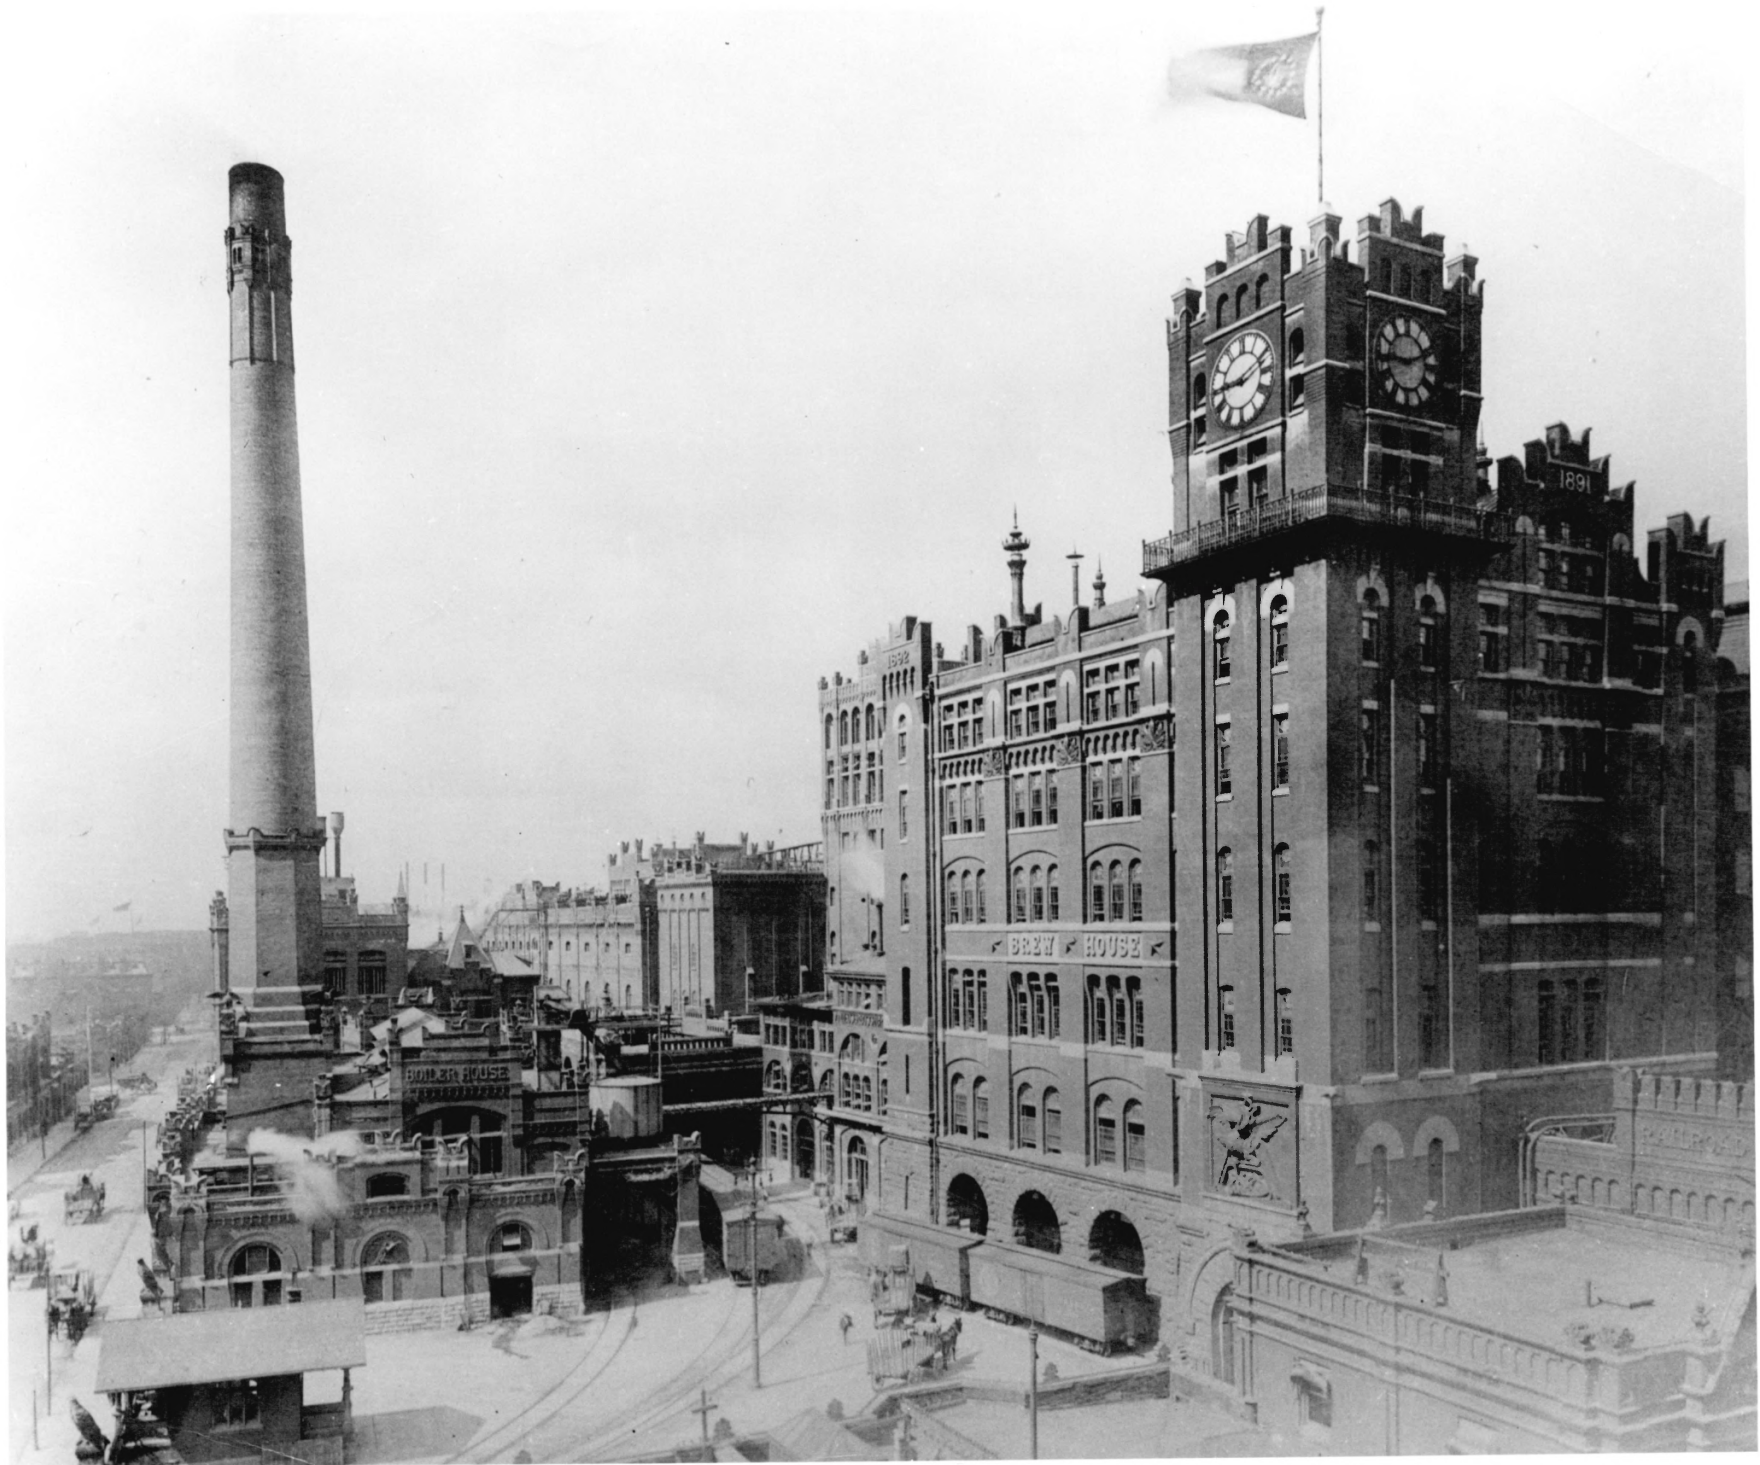

1892

BREW HOUSE

RAILROAD DEPOT

Anheuser-Busch Brewery

Saint Louis, Saint Louis County, MO

Brew House, 1942

Courtesy of HABS

~~ANHEUSER-BUSCH~~ BREWERY, St. Louis, Missouri. The Brew House
(1892) and adjacent buildings, taken about 1900. Most of these
buildings are still in use.