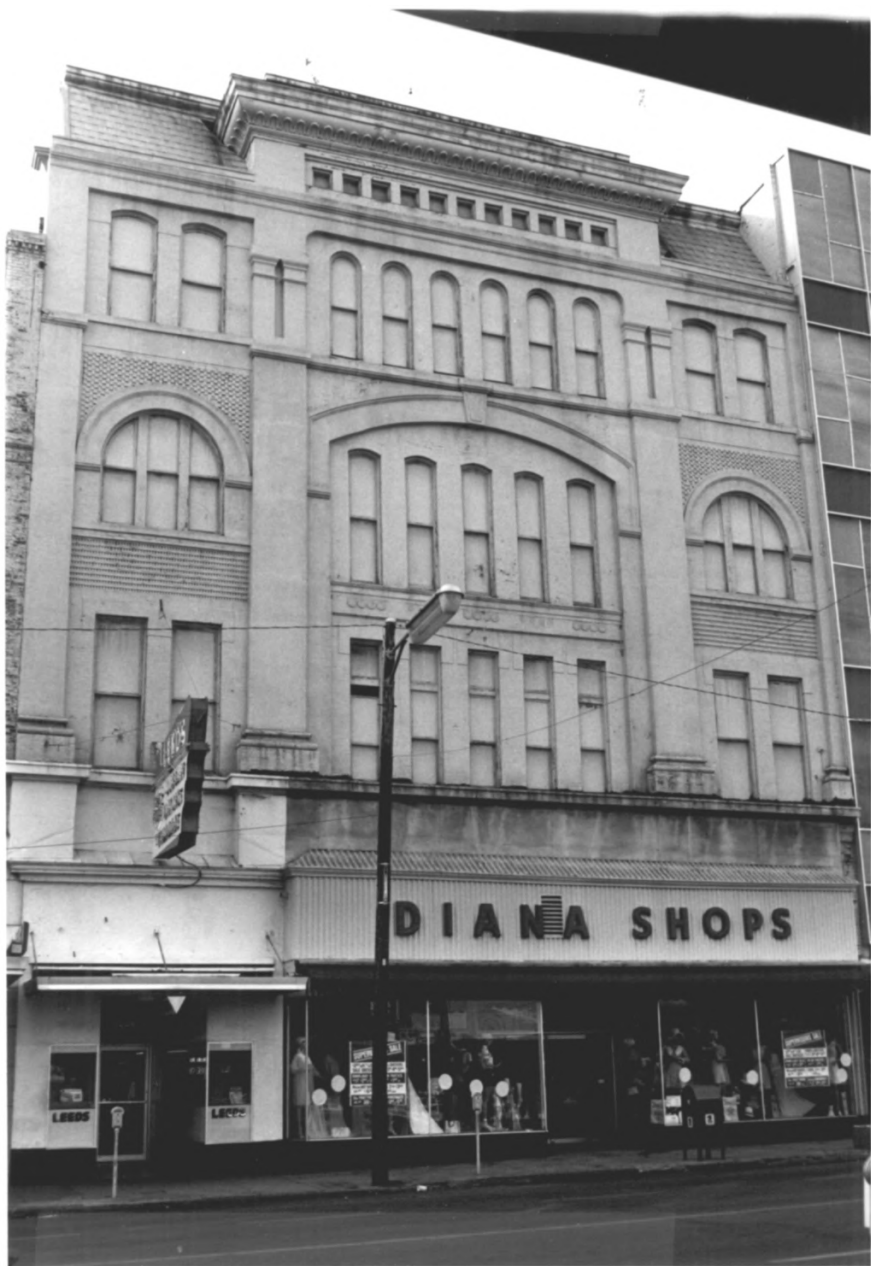

DIANA SHOPS