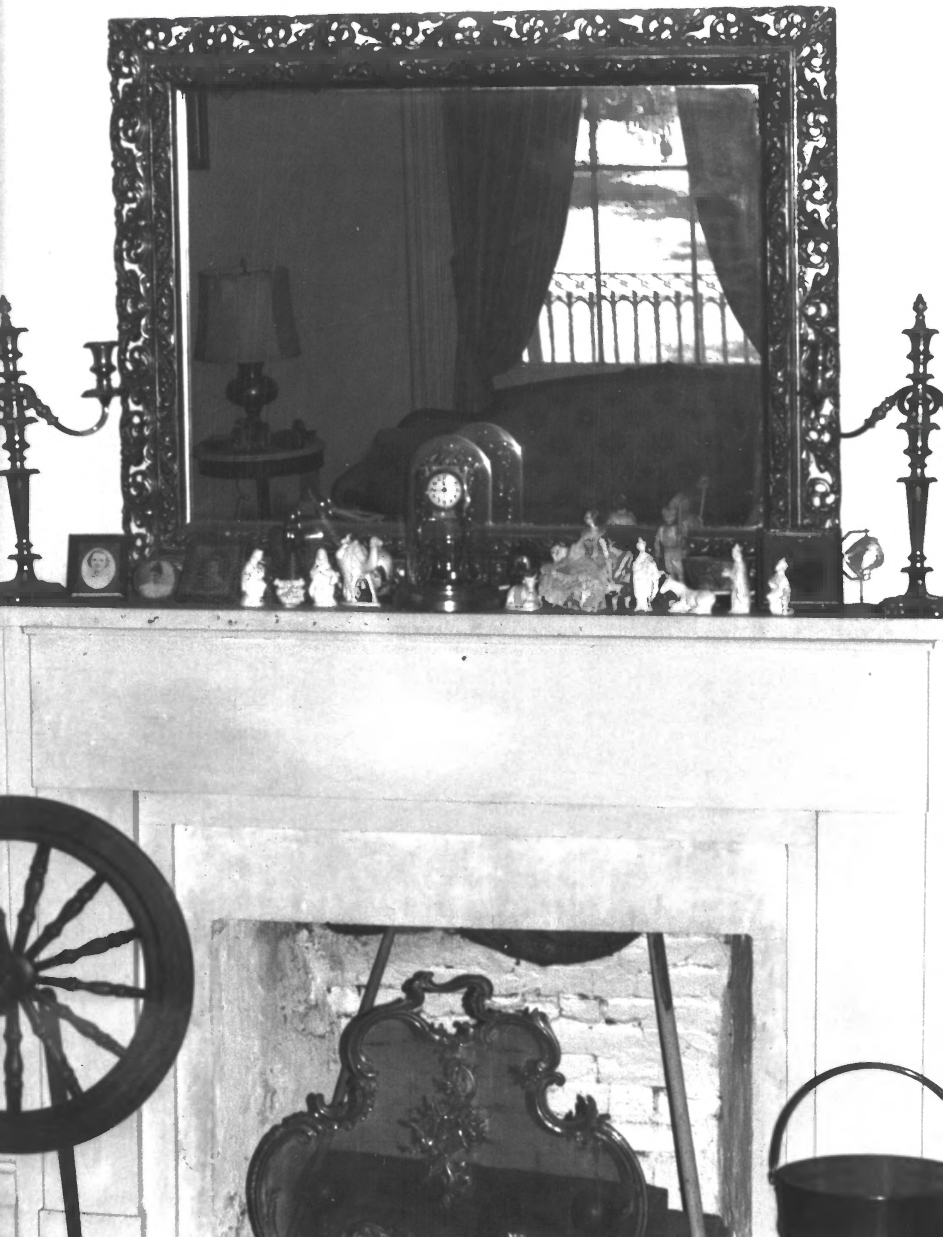

Lakeside

Batchelor vicinity, Pointe Coupee P.

Mary Norwood Wheeler Monk

Lakeside Plantation, Batchelor, LA  
70715

August 1983

Photo #16

INTERIOR VIEW

Lakeside