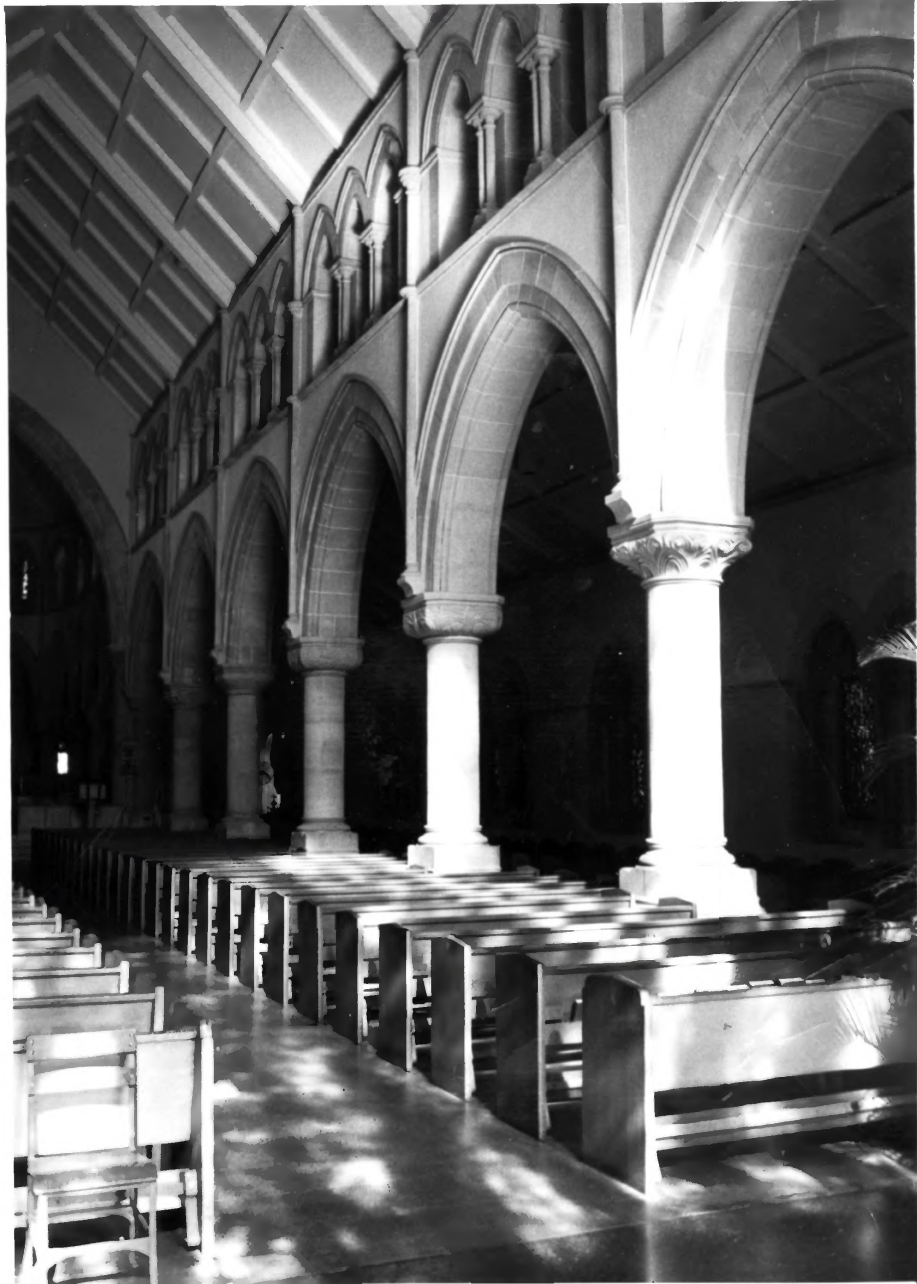

PROPERTY OF THE NATIONAL REGISTER

7

NPS Number 7/2173

Title: St Andrew's Cathedral

Loc. Honolulu, Hawaii

1 of 6

ST. ANDREW'S CATHEDRAL
SOUTH ELEVATION OF TOWER

PROPERTY OF THE NATIONAL REGISTER