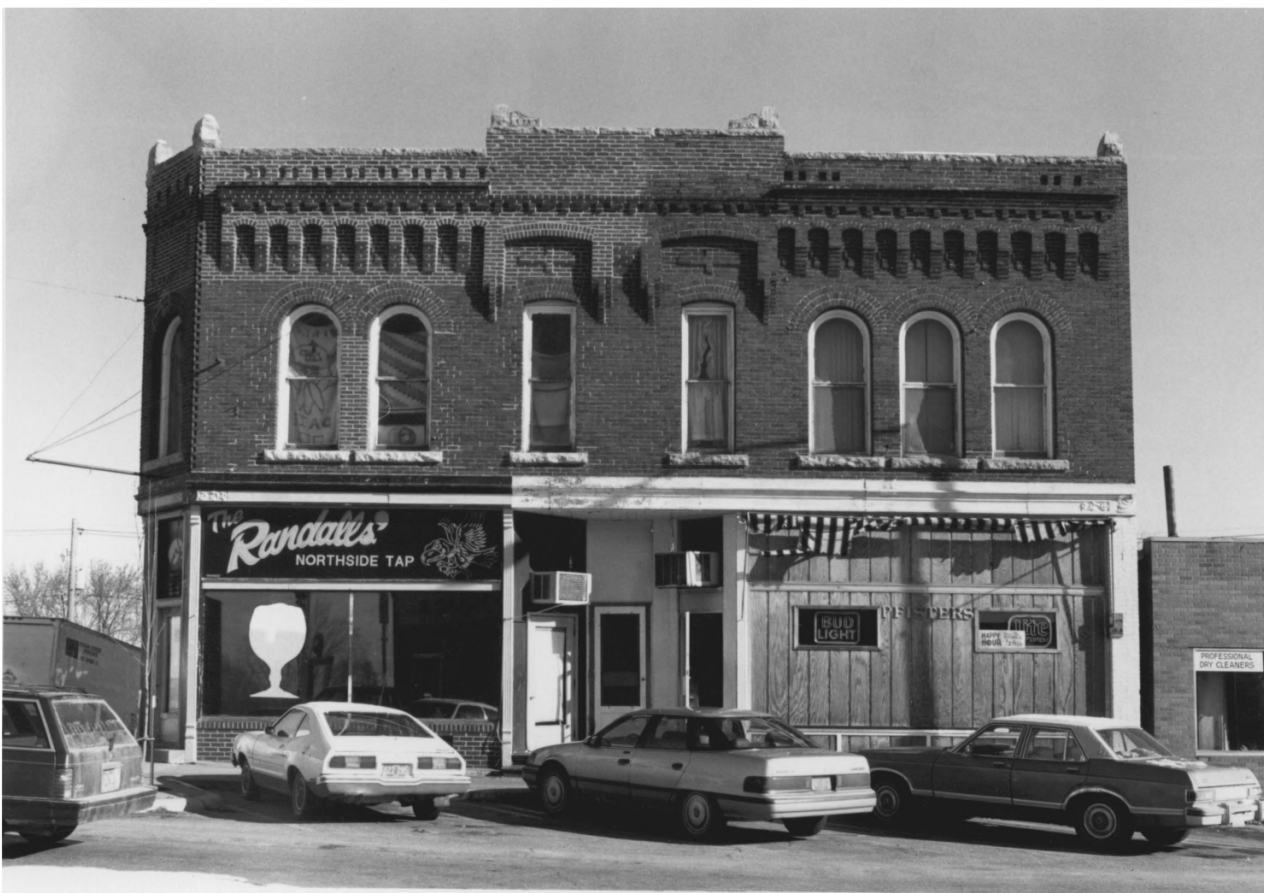

1001
The Randal's
NORTHSIDE TAP

1001
A large white silhouette of a beer glass is centered on the window.

1001
A striped awning covers the storefront.

BUD LIGHT

PILSNER

PROFESSIONAL DRY CLEANERS