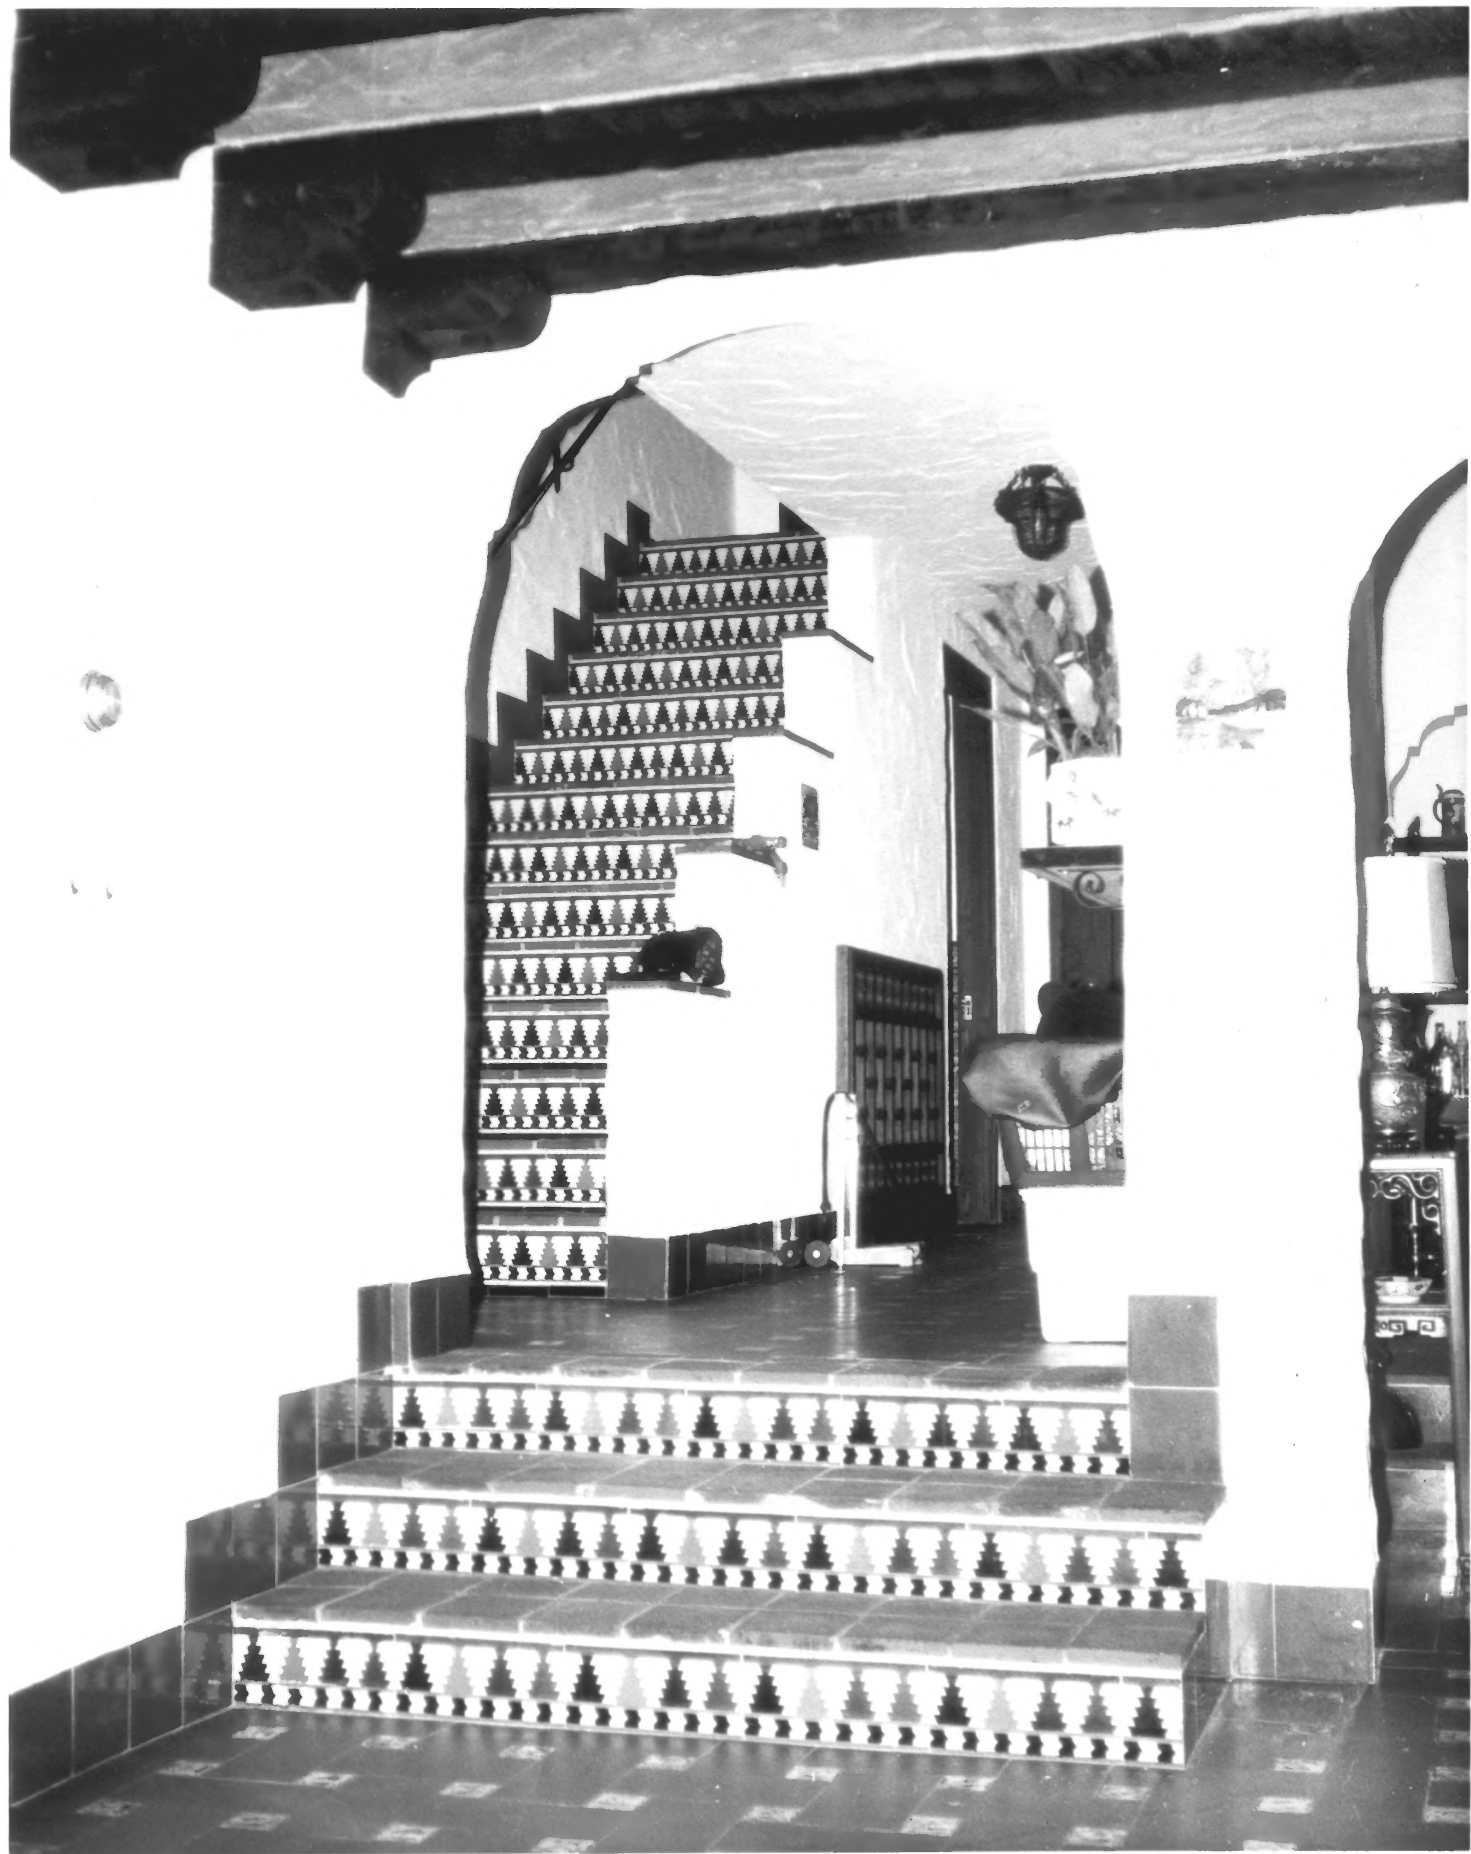

Photo 5 APR 9 1979
The Spanish House
West Hartford, CT
D. Ransom Photo, 11/78
Negative: Conn. Hist.
Commission JUN 14 1979
DINING ROOM CEILING,
VIEW UP

Spanish House, The Grace M. Spear Lincoln
House
Hartford County