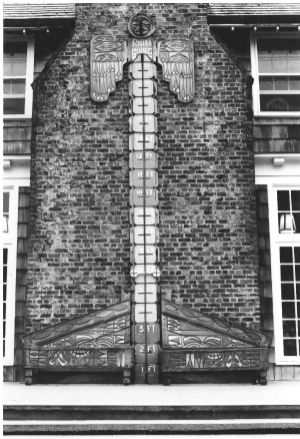

~~Lake~~ Summit Lodge
Grays Harbor Co. Wash.

4th District

Large

Bay Area

Bay Area

4

THE UNIVERSITY OF
GLASGOW LIBRARY
100 UNIVERSITY PLACE
GLASGOW G3 7LN

Handwritten text, possibly a signature or name, appearing to read "G. W. ...".