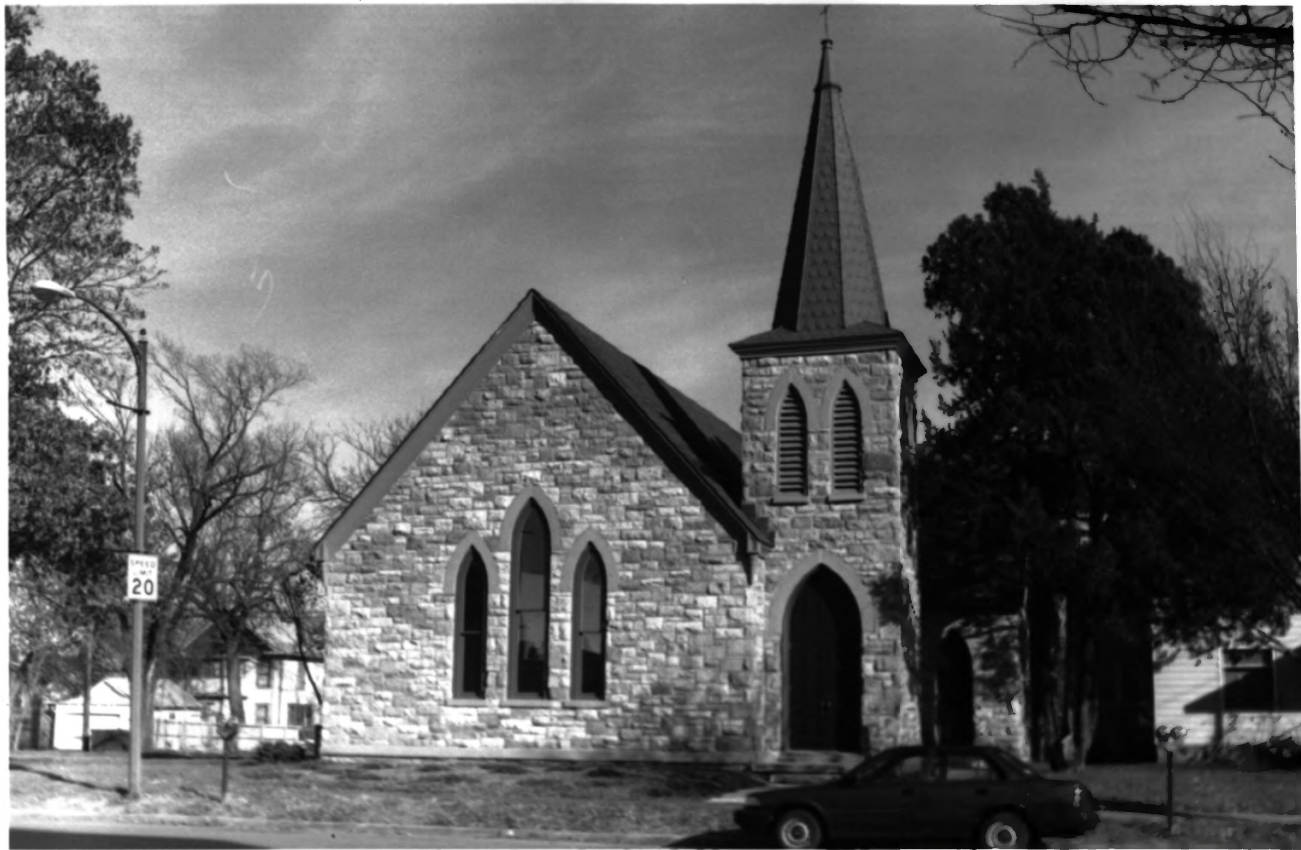

English Lutheran Church
Lawrence, Douglas County, Kansas
Martha Hagedorn, Kansas

November 1993

KS HS

Northwest view, west facade

1 of 18

English Lutheran Church
Lawrence, Douglas County, Kansas
Martha Hagedorn. Kross

November 1993

KSHS

East view, west facade

2 of 18

English Lutheran Church
Lawrence, Douglas County, Kansas
Martha Heydem. Kross
November 1993

KSAS

East view, west facade

3 of 18

English Lutheran Church

Lawrence, ~~Kansas~~ Douglas County, Kansas

Martha Hagidorn-Kross

November 1993

KSHS

East view, west facade - down detail

4 of 18

English Lutheran Church
Lawrence, Douglas County, Kansas
Martha Hagaman Krass

November 1993

KSHS

Northwest view, west facade, south
elevation

5 of 18

English Lutheran Church
Lawrence, Douglas County, Kansas
Martha Hagedorn. Kross

November 1993

KSHS

Southeast view, west facade,
north elevation