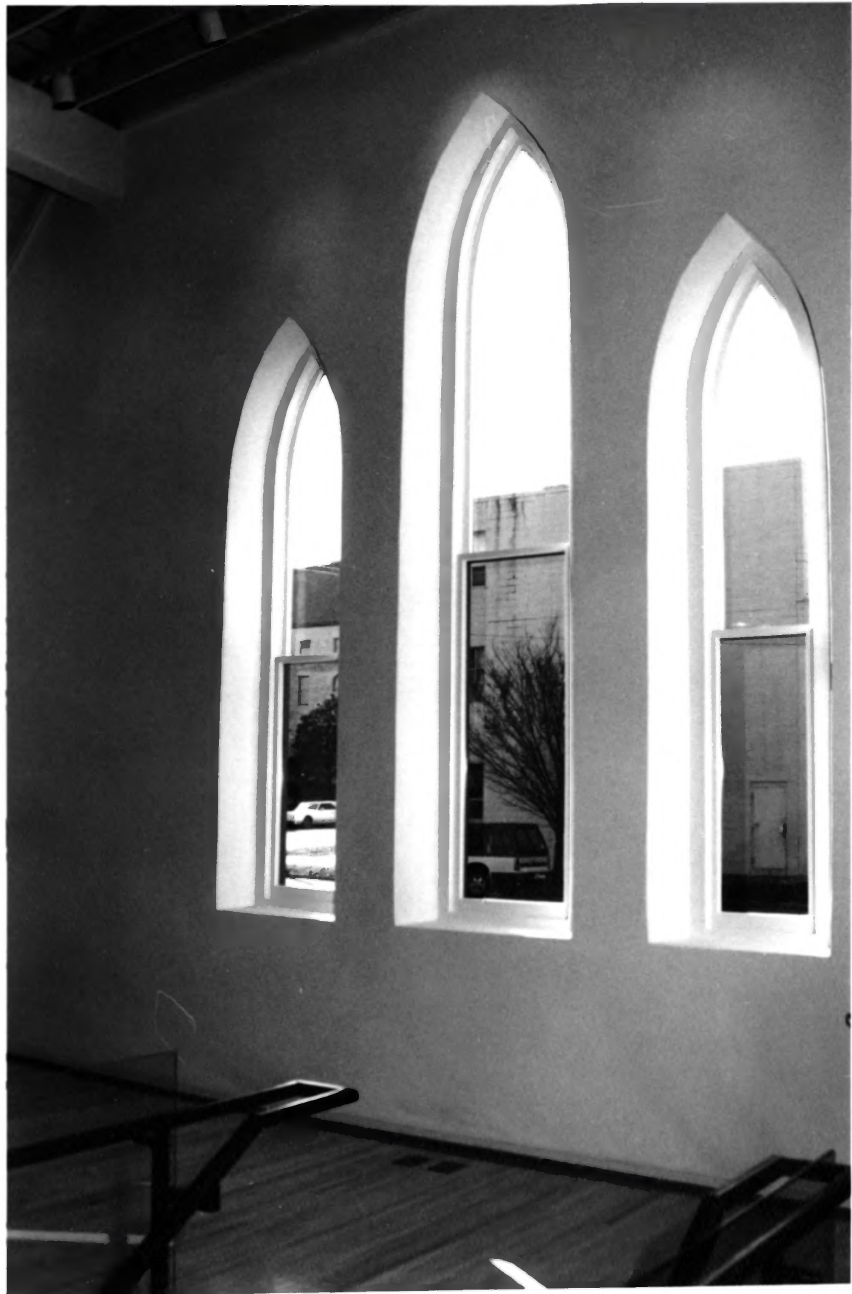

Water view, foyer

10 of 18

English Lutheran Church
Lawrence, Douglas County, Kansas
Martha Hagedorn-Kross

November 1993

KSHS

West view, foyer

11 of 18

English Lutheran Church
Lawrence, Douglas County, Kansas
Matthäus Hagelund, Kross