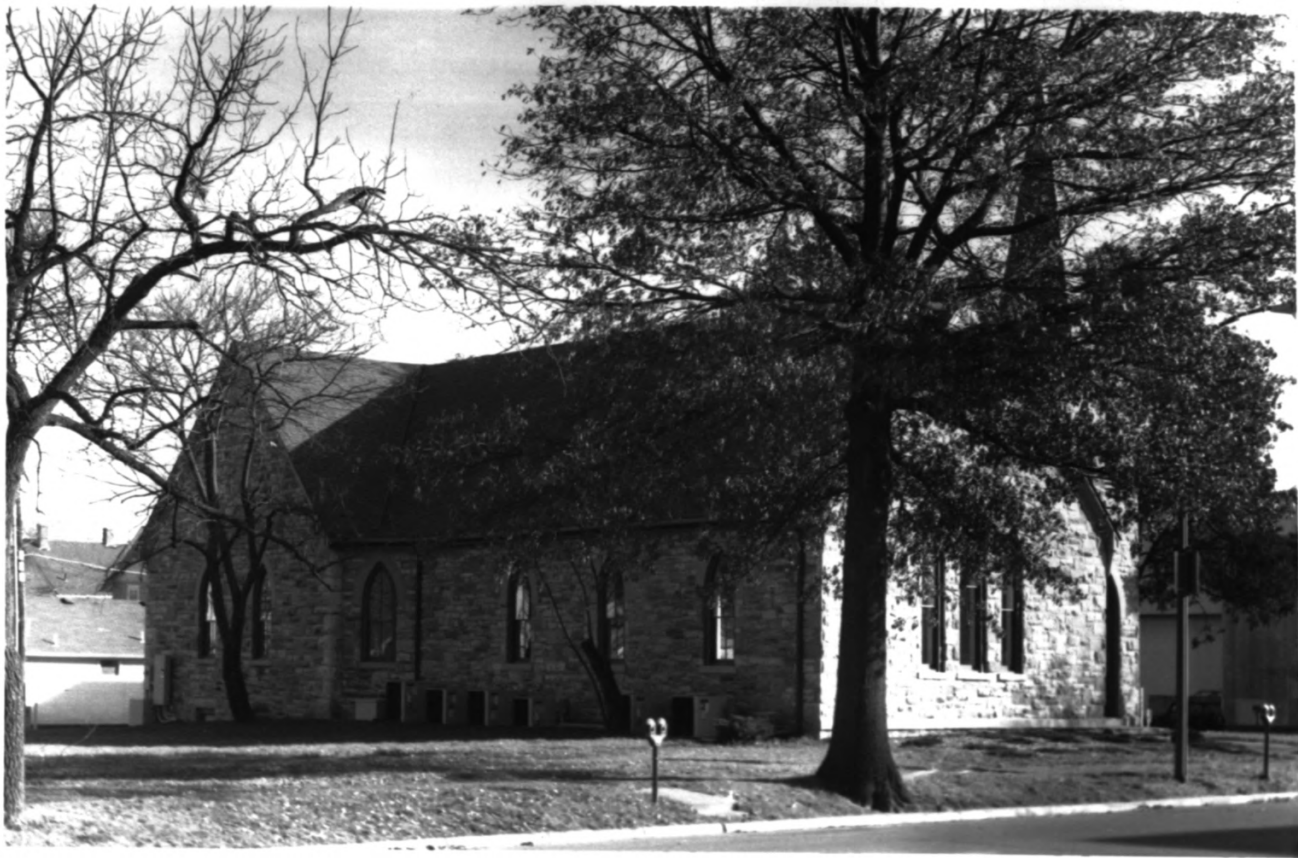

English Lutheran Church

Lawrence, ~~Kansas~~ Douglas County, Kansas

Martha Hagidorn-Kross

November 1993

KSHS

East view, west facade - down detail

4 of 18

English Lutheran Church
Lawrence, Douglas County, Kansas
Martha Hagaman Krass

November 1993

KSHS

Northwest view, west facade, south
elevation

5 of 18

English Lutheran Church
Lawrence, Douglas County, Kansas
Martha Hagedorn. Kross

November 1993

KSHS

Southeast view, west facade,
north elevation