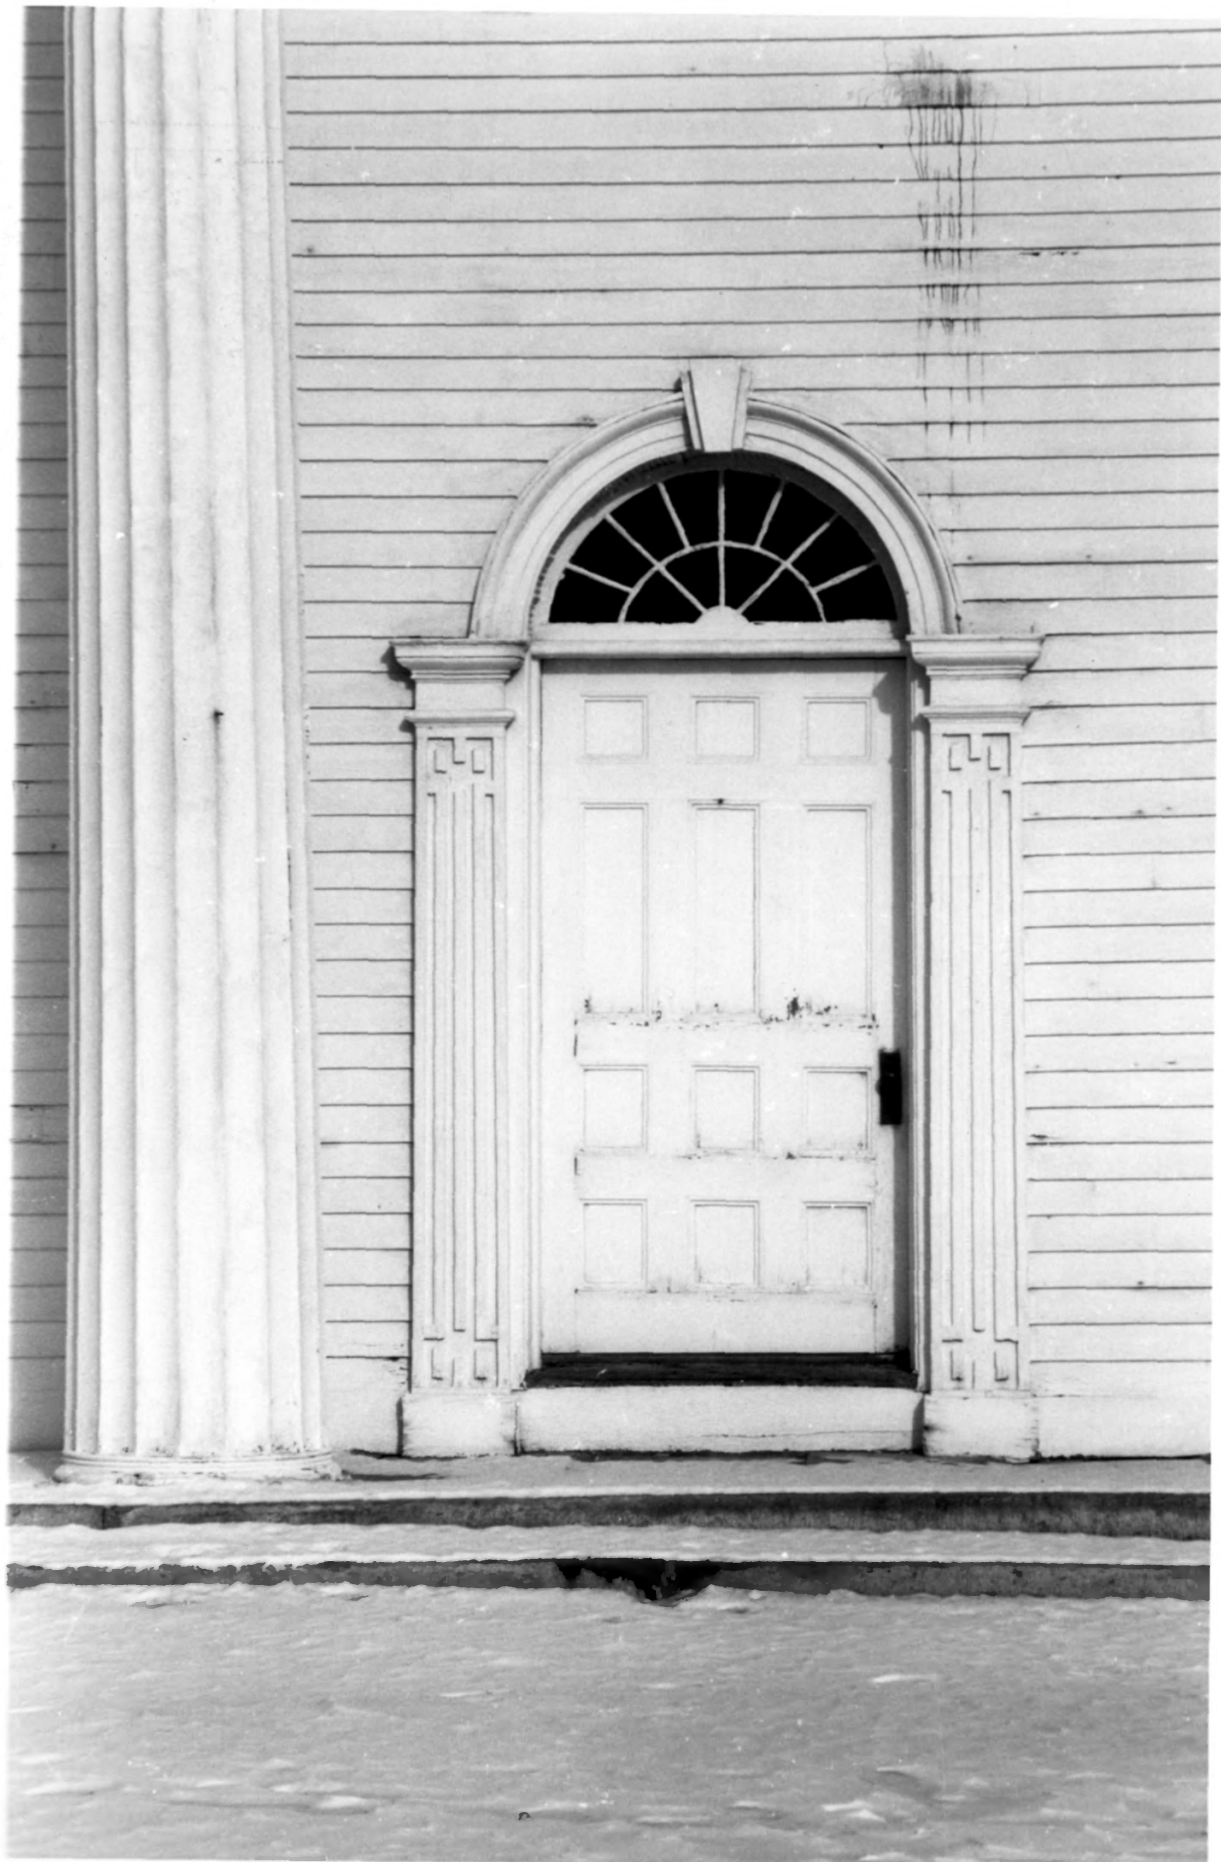

Goshen Store (#20) and Elisha Sill House (#19),

view south

Goshen National Register District

Goshen, CT

B. Clouette Photo, 2/79

Negative with Connecticut Historical Commission

Hartford, CT

East side, Route 63 North, Old Town Hall on right, view
north