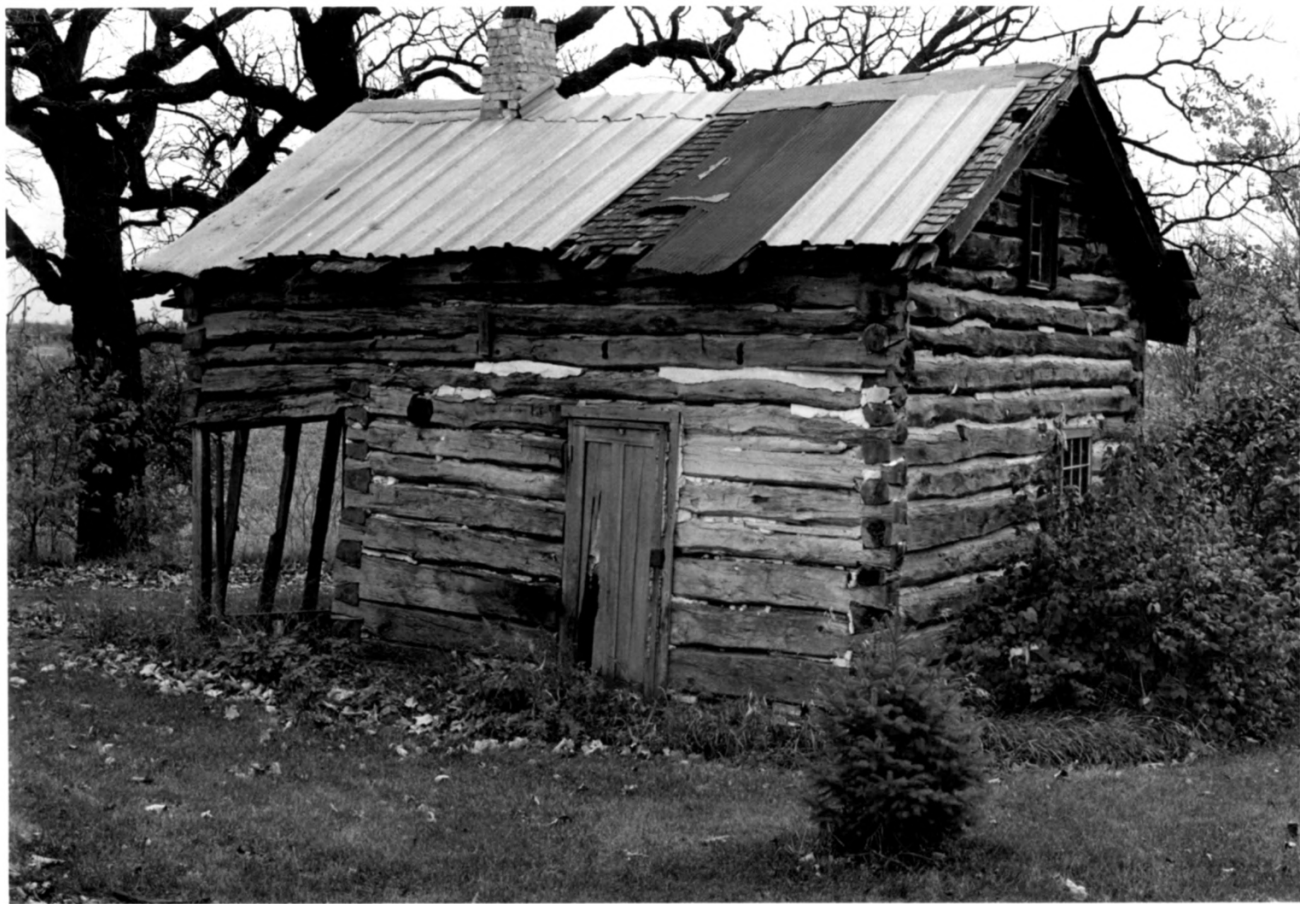

Gaute Ingebretson Loft House

1212 Pleasant Hill Rd., Stoughton, WI 53589

Dane County

Photo by: Craig B. Nielsen 11/1/86

Negative at Wisconsin Historical Society

View from northeast

Photo # 1 of 3

FEB 9 1987

Gaute Ingebretson Loft House

1212 Pleasant Hill Rd., Stoughton, WI 53589

Dane County

Photo by: Craig B. Nielsen 11/1/86

Negative at Wisconsin Historical Society

View from northwest

Photo # 2 of 3

FEB 9 1987

Gaute Ingebretson Loft House

1212 Pleasant Hill Rd., Stoughton, WI 53589

Dane County

Photo by: Craig B. Nielsen 11/1/86

Negative at Wisconsin Historical Society

View from southeast

Photo # of

3