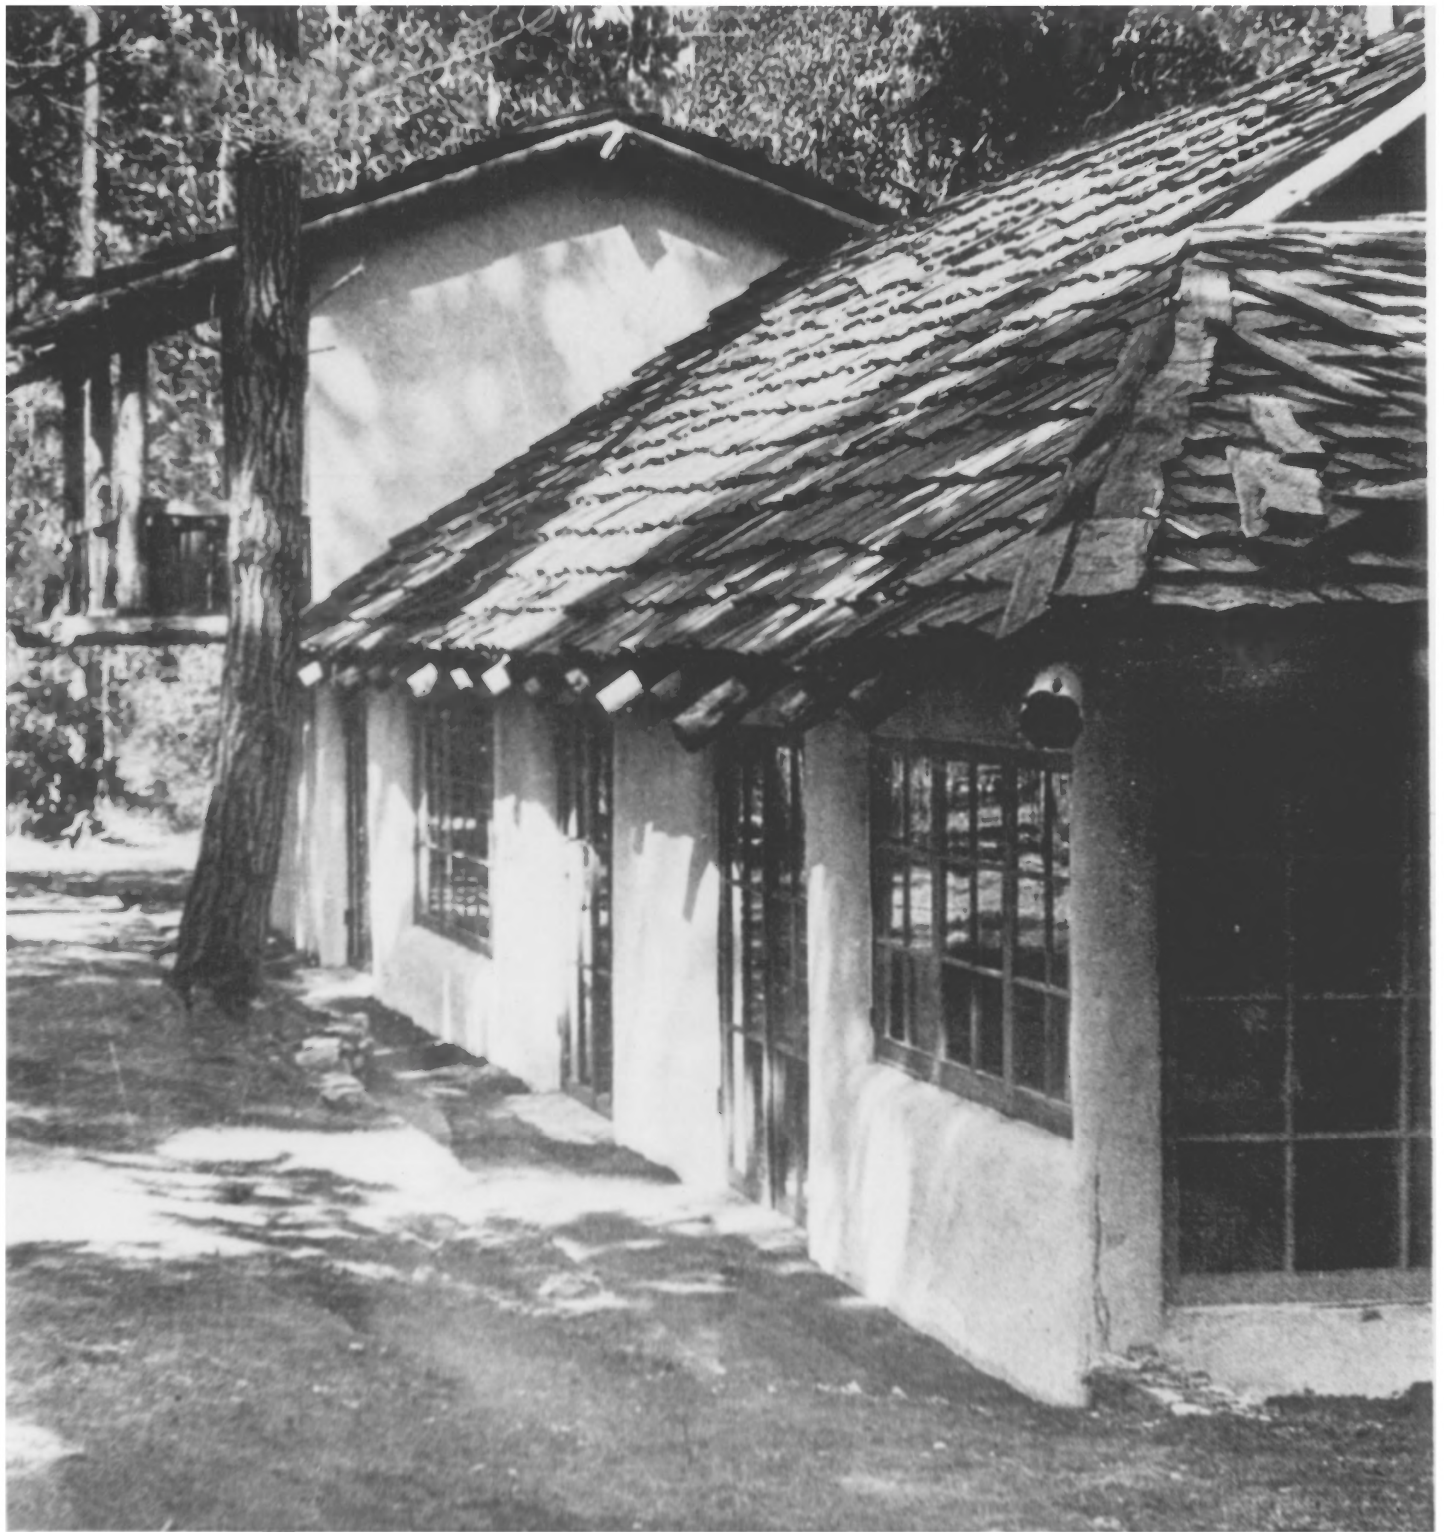

Exterior south (living) wing, center  
of southernmost wall; photo from  
south facing north

APR 3 1978

Photo by Homer M. Johnson, 1976  
Pebble Beach negative available

HOUSE OF J. M. MENDEL, MONTEREY PENINSULA COUNTRY CLUB  
FREDERICK H. REIMERS, ARCHITECT