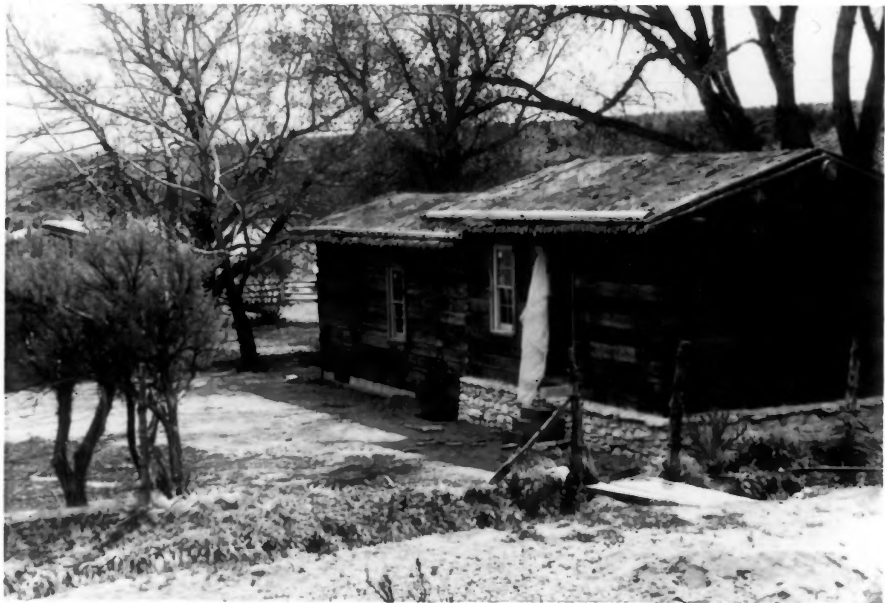

Photo # 12d: Grave

Hook & Young Graves, John Jarvie  
Ranch Historic District, Browns  
Park, Daggett County, Utah., 1978,  
Photographer-Unknown, View is NW.,  
Negative at Vernal BLM District,  
Vernal, Utah., Photo # 12d of 17.