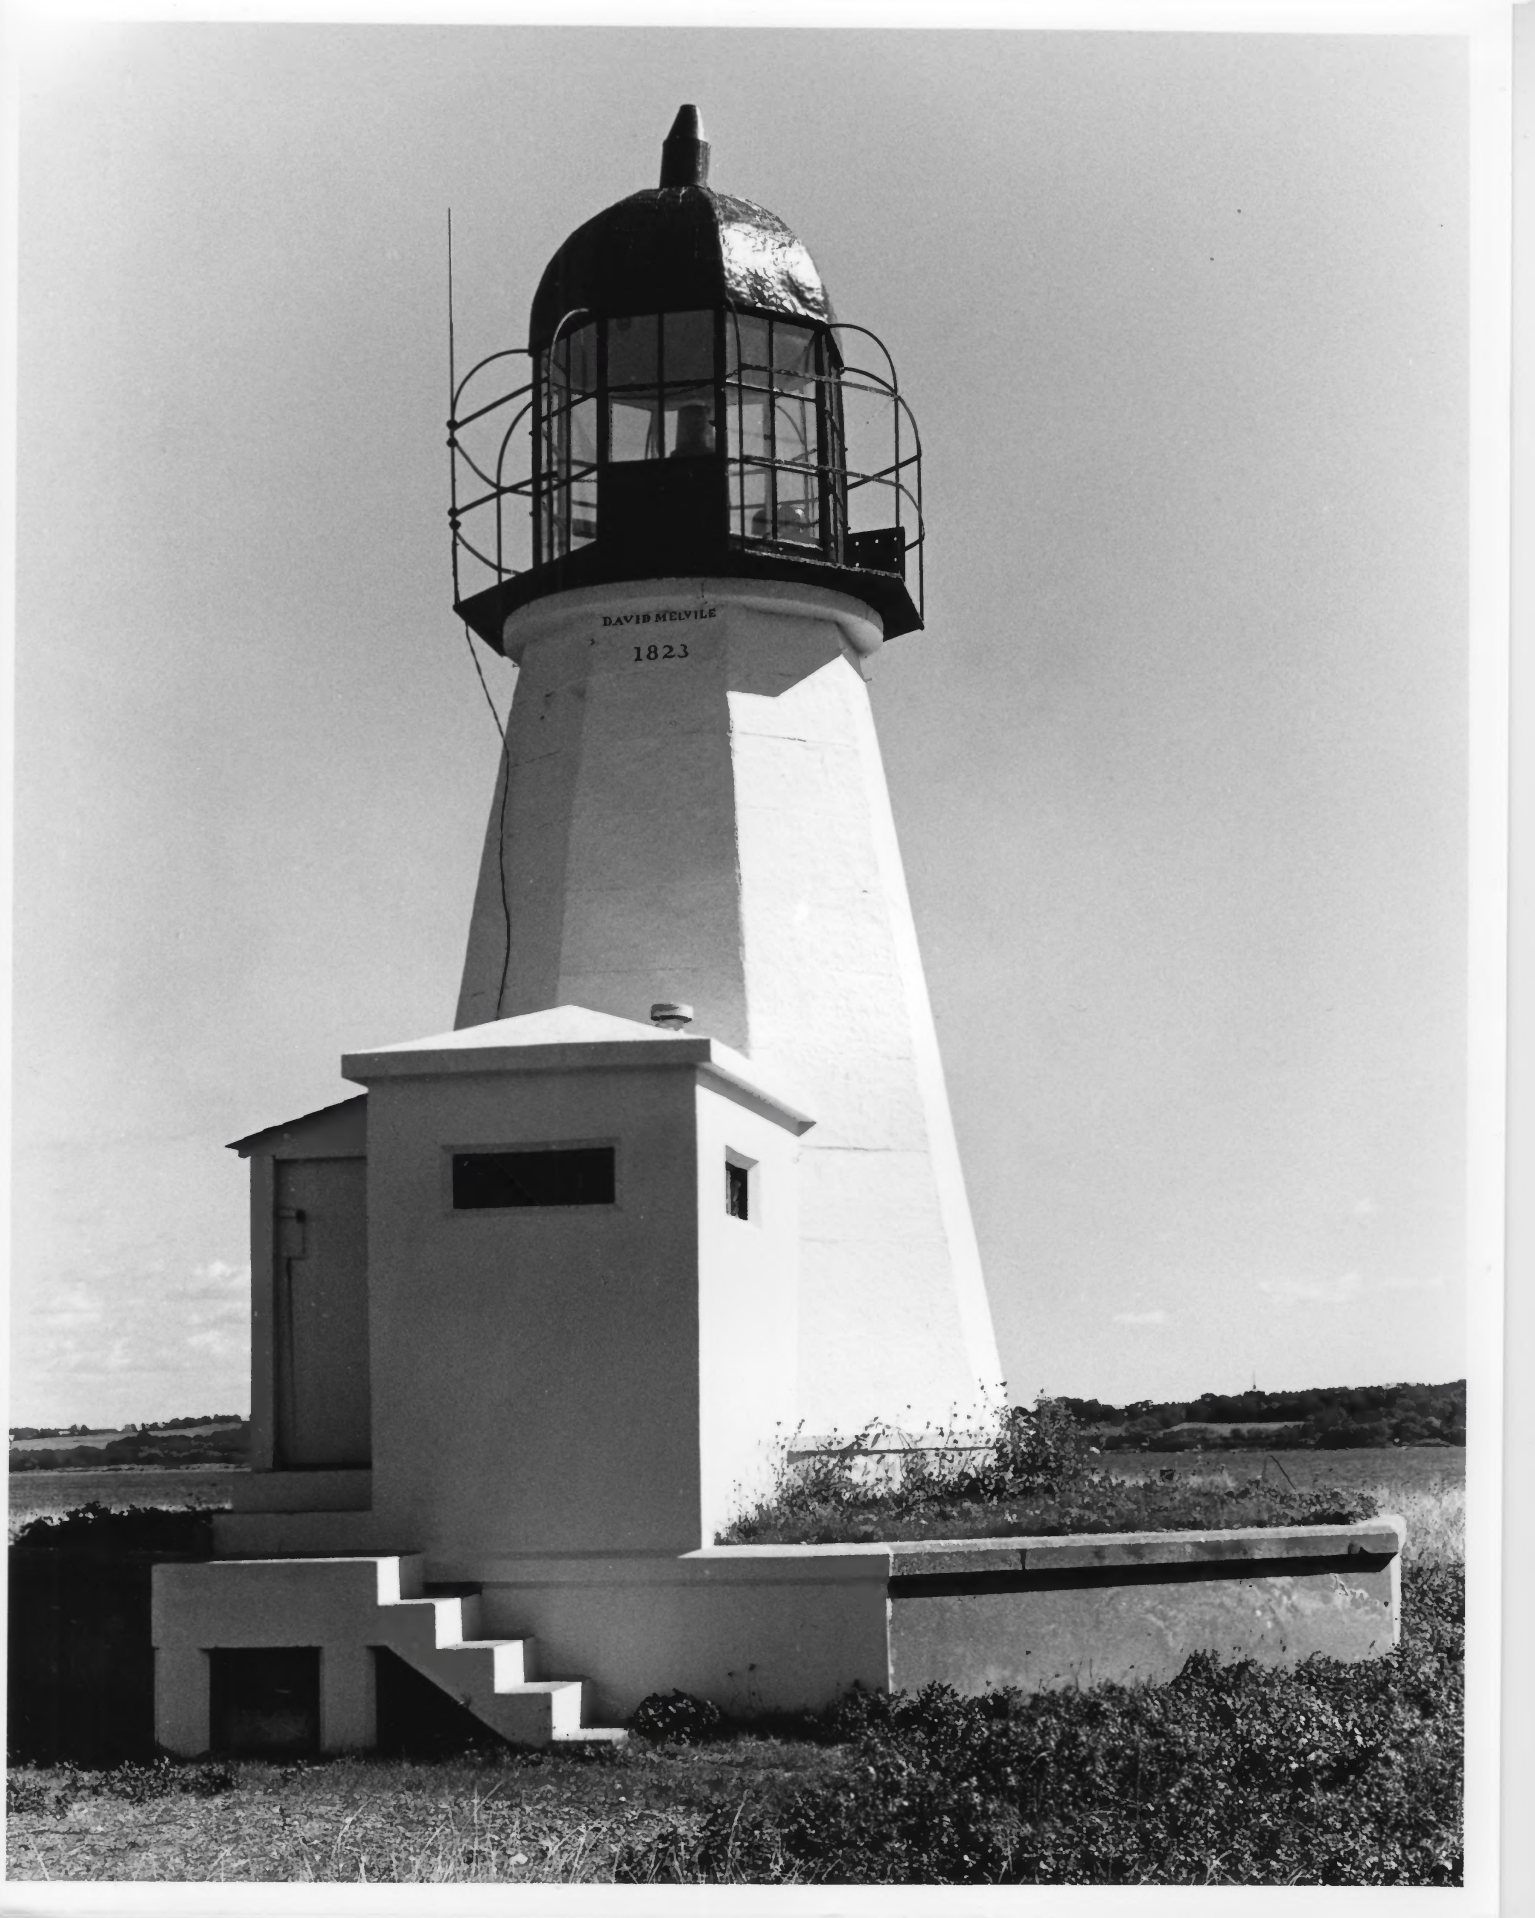

PRUDENCE ISLAND LIGHTHOUSE  
Sandy Point, Prudence Island  
Portsmouth, RI

Photographer: Eugene Wick York  
Date: October 1984  
Negative filed at: Rhode Island Historical  
Preservation Commission

View: Light, east side

Photo #29

DAVID MELVILLE

1823

PRUDENCE ISLAND LIGHTHOUSE  
Sandy Point, Prudence Island  
Portsmouth, RI

Photographer: Eugene Wick York  
Date: October 1984  
Negative filed at: Rhode Island Historical  
Preservation Commission

View: Light and engine room, west side

Photo #30