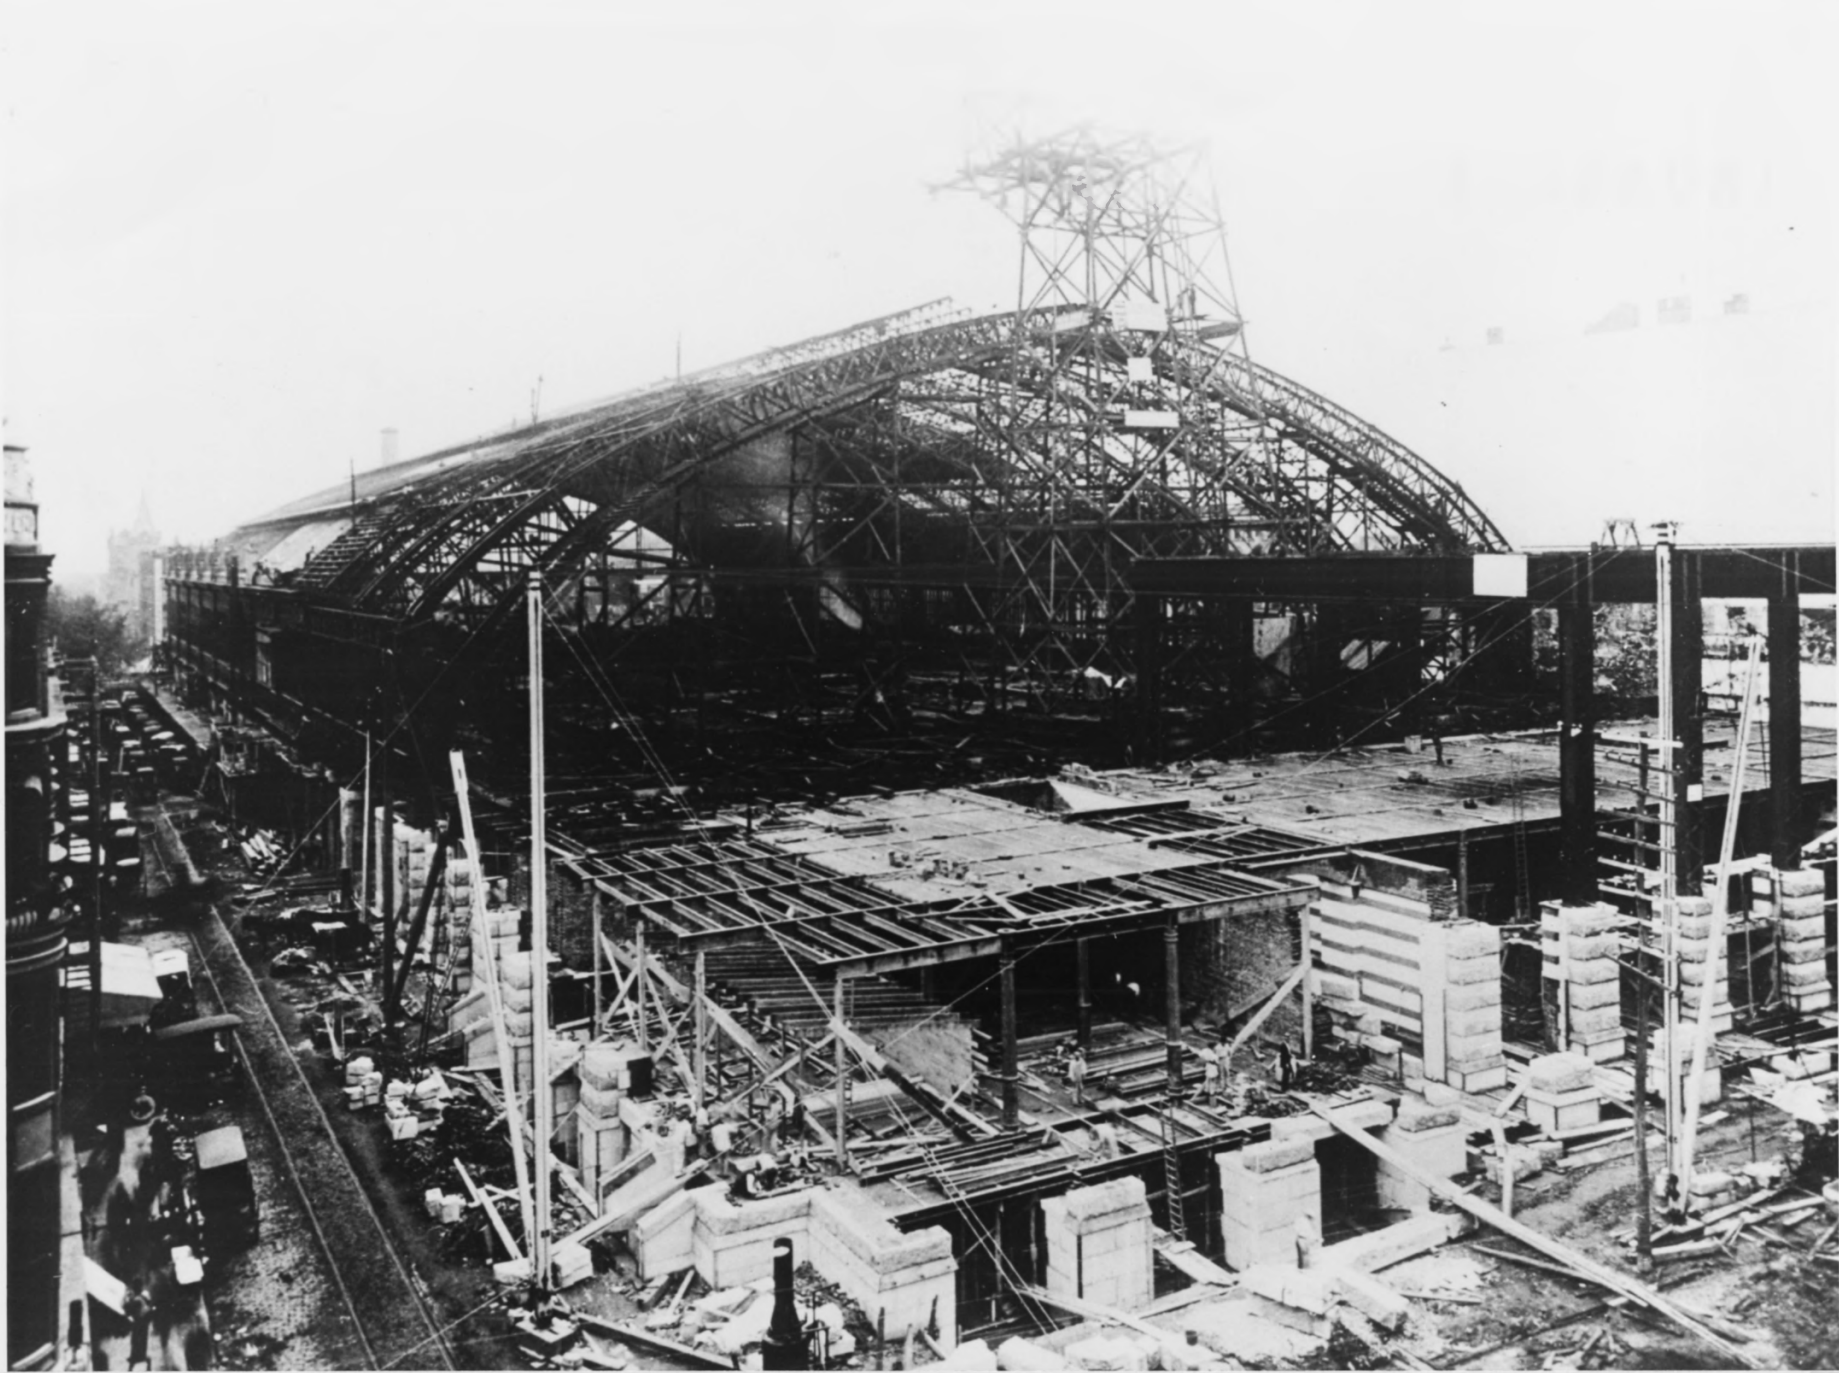

Reading Terminal, Philadelphia, Pennsylvania
Northeast corner 12th & Market Streets

Photo: Reading Company Archives
c.1892