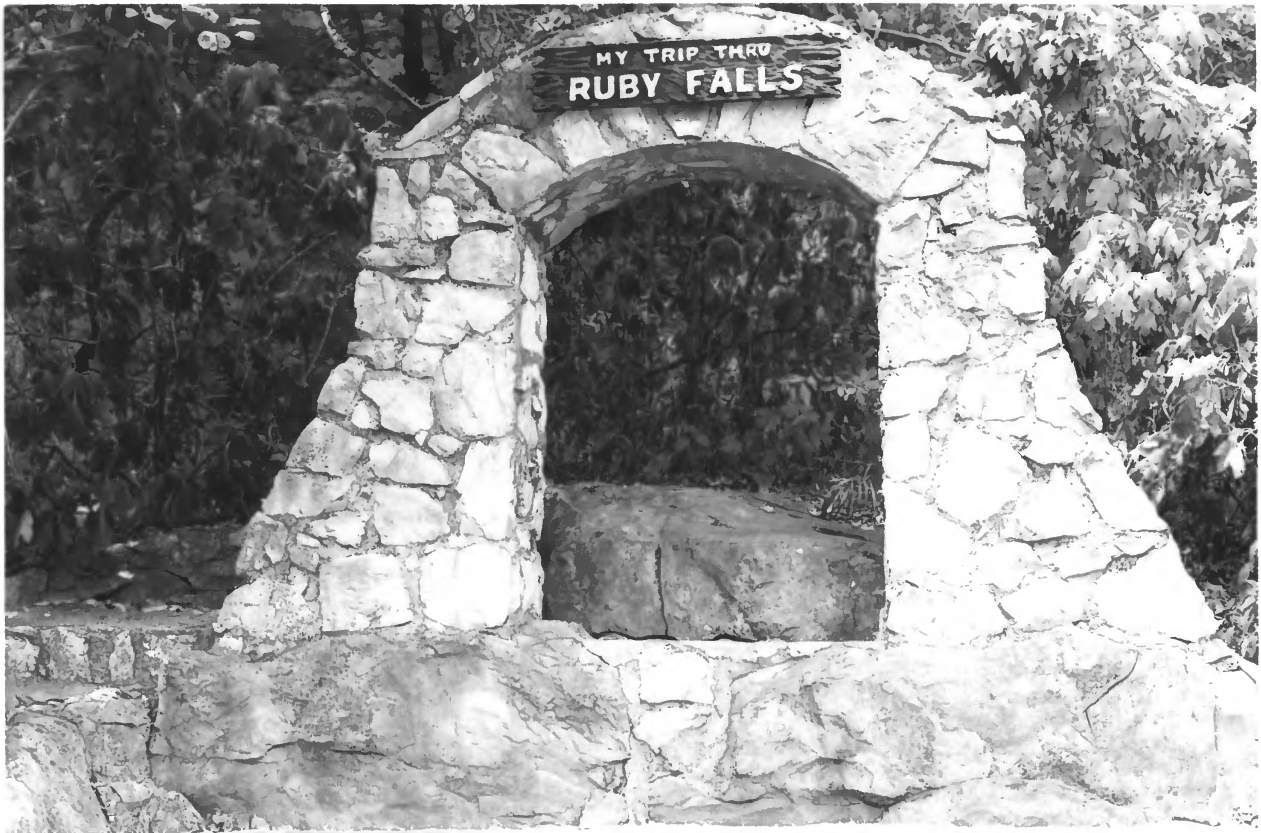

Photo: Vicky Karhu

Date: July 1985

Neg.: Vicky Karhu

Chattanooga, Tennessee

Stone arch and SE elevation of Cavern
Castle

#16 of 21

MY TRIP THRU
RUBY FALLS

Lookout Mountain Caverns and Cavern Castle Scenic Highway