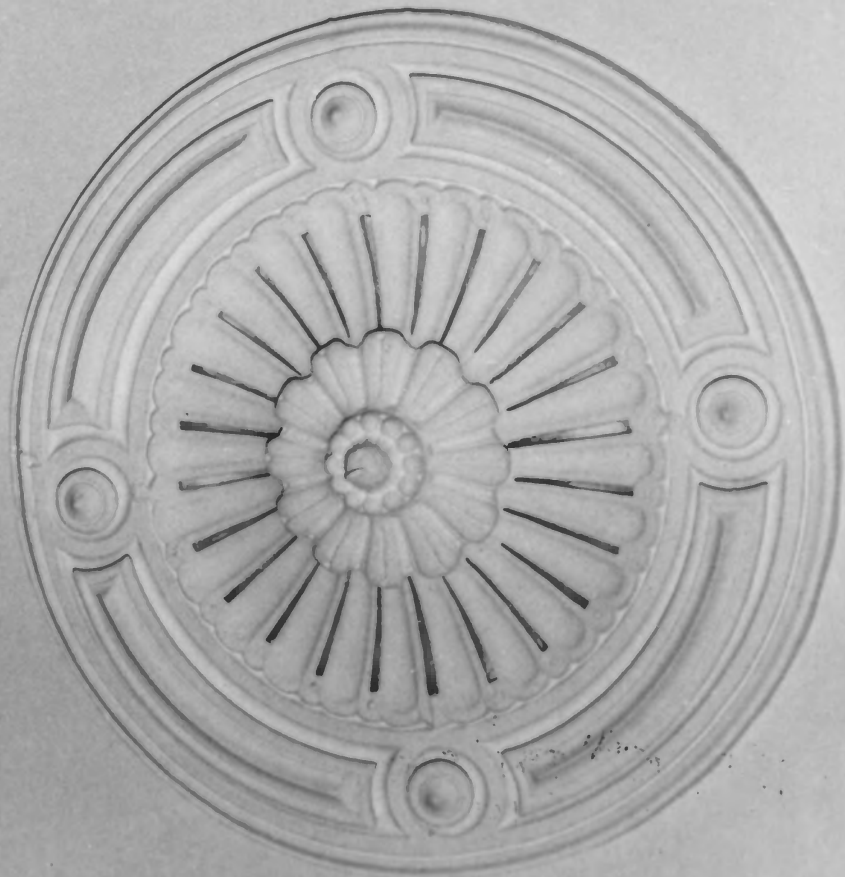

AA-247.

Anne Arundel County, Maryland

Photo: Donna Ware

Negative location: Maryland

Historical Trust

June 1986

Int: detail of pressed brass valance  
in 1st flr S.E. rm, looking S.E.

16/32