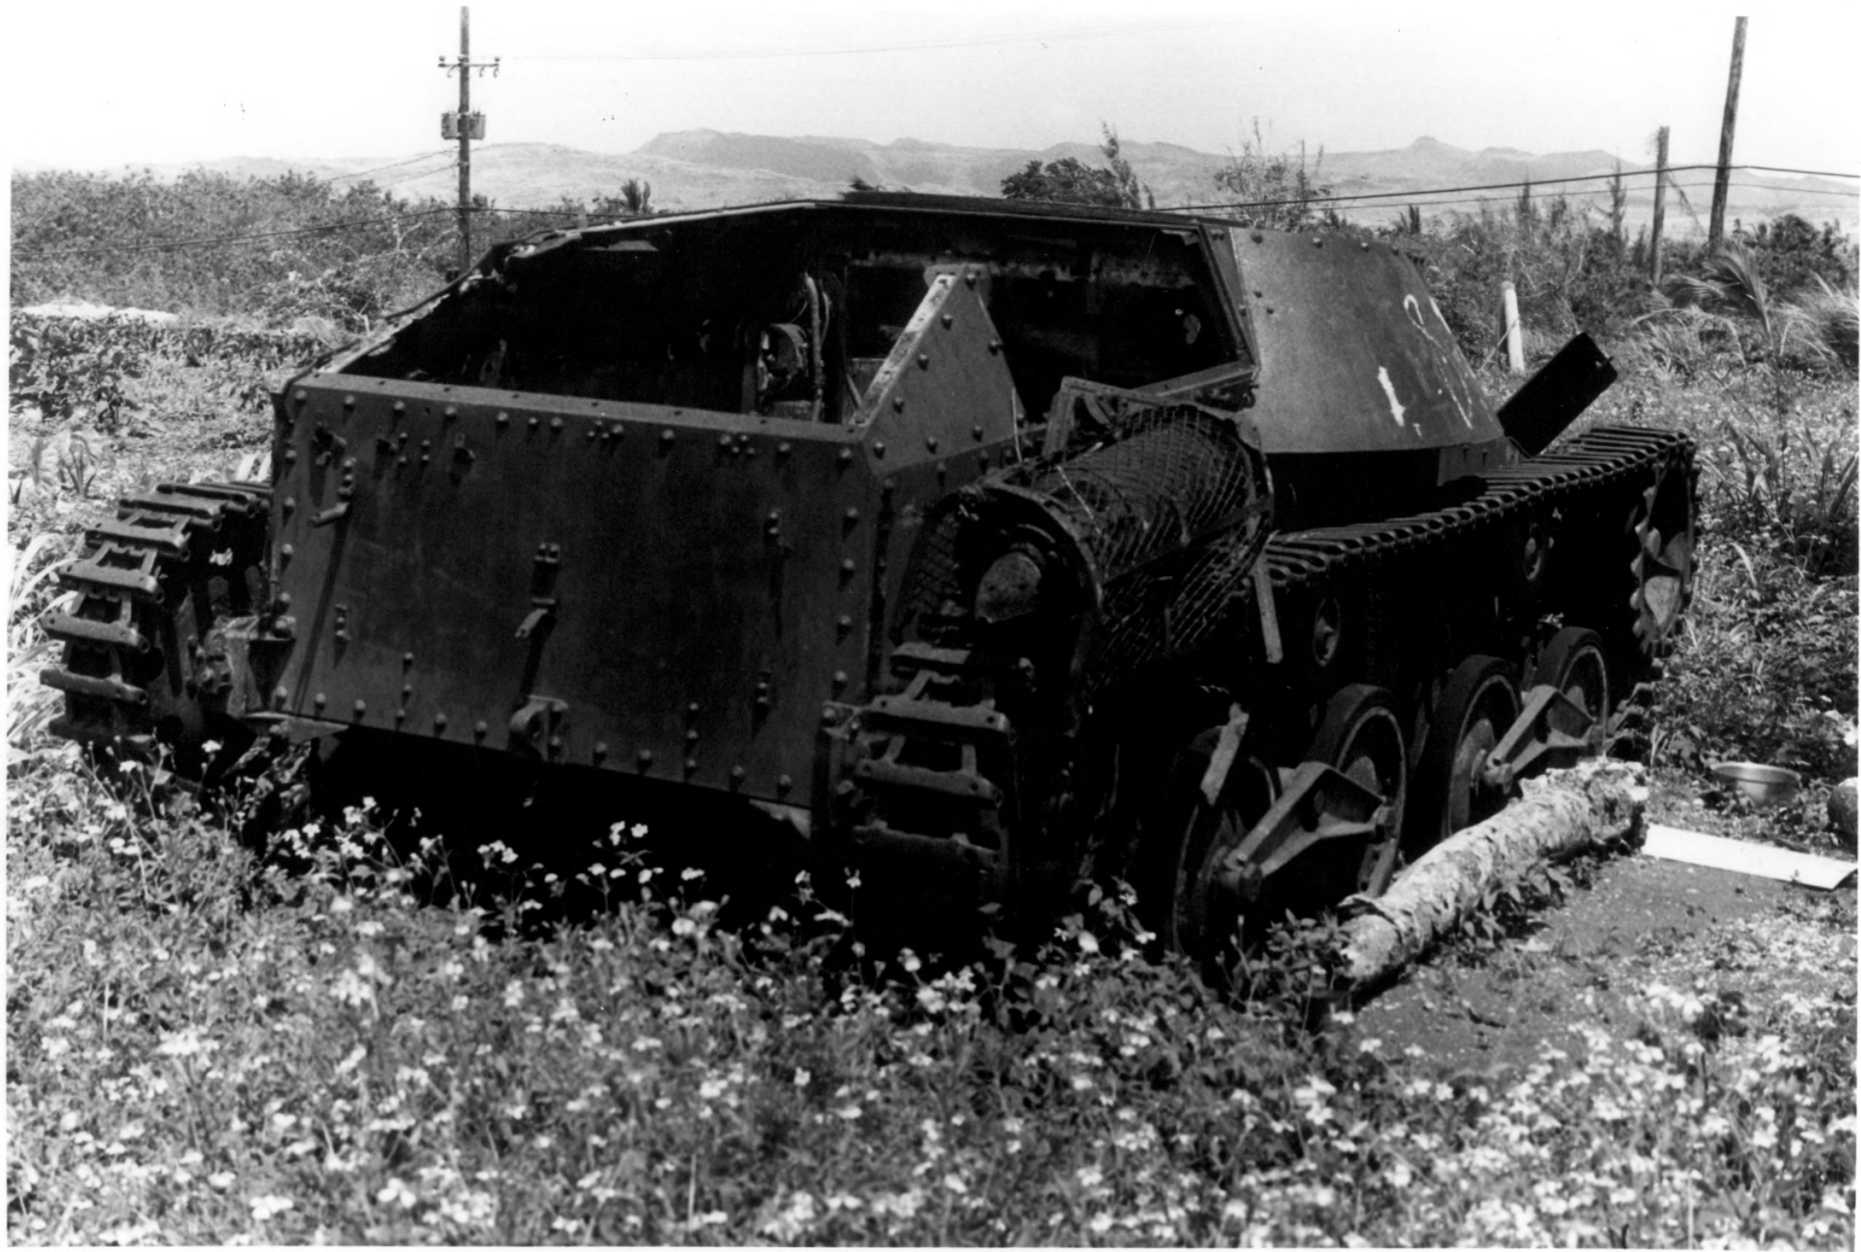

1. Light Model Tank, #95
2. Cross Island Road, Guam
3. Leidemann
4. April, 1979
5. Department of Parks and Recreation, Guam
6. Front of Tank, View to South
7. Photograph No. 1 of 2

OCT 18 1979

POE
DEC 19 1979

1. Light Model Tank, #95
2. Cross Island Road, Guam
3. Leidemann
4. April, 1979
5. Department of Parks and Recreation, Guam
6. Back and Side of Tank, View to Northwest
7. Photograph No. 2 of 2

OCT 18 1979