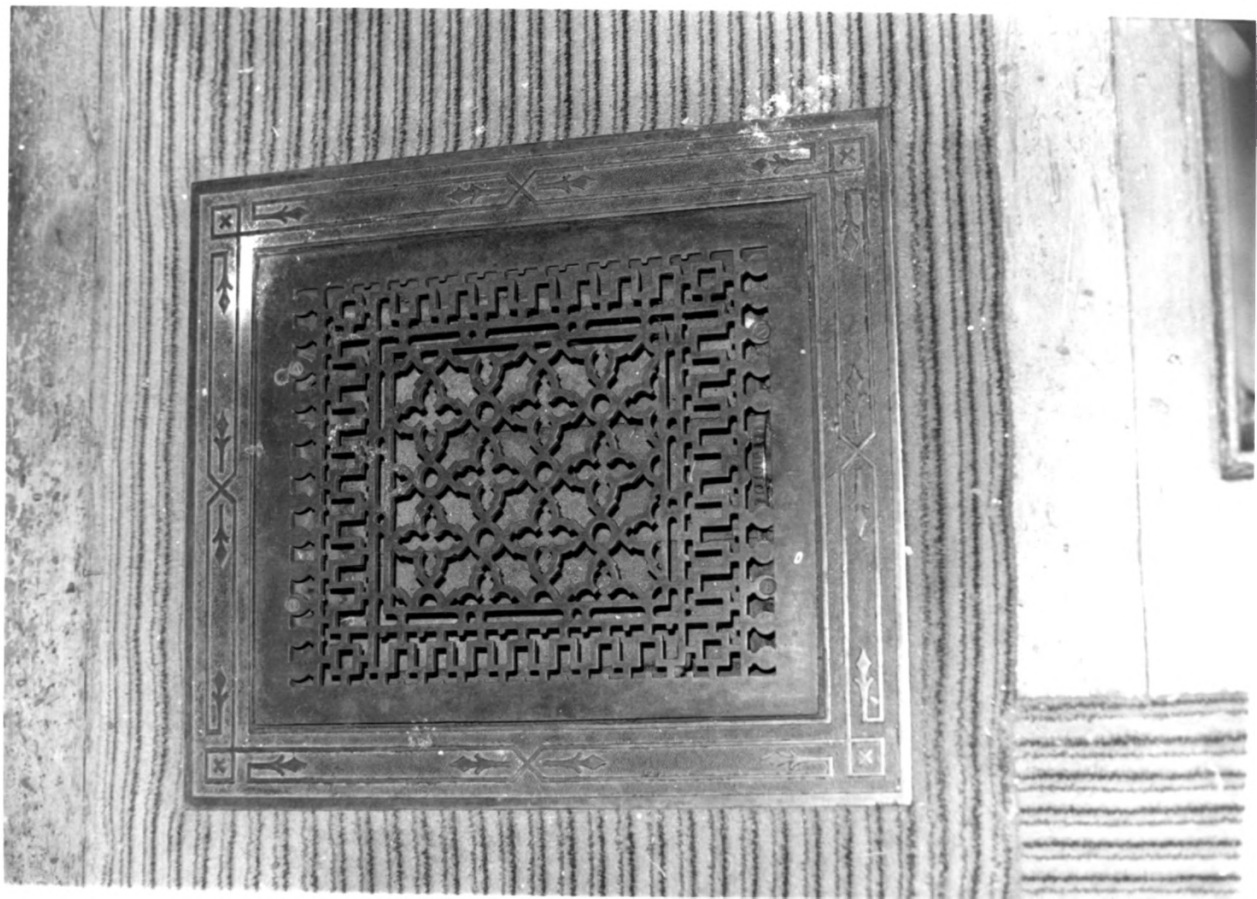

Photo 70f10 APR 30 1980  
Built-in corner cabinet in  
dining room.

FEB 28 1980

Gooch House  
Frankfort, Franklin County, Ky.  
Charlotte Schneider Jan. 1980  
Kentucky Heritage Commission  
Frankfort, Kentucky

Photo 8 of 10 APR 30 1980  
Door and beaded wainscoting in  
pantry.

FEB 28 1980

Gooch House  
Frankfort, Franklin County, Ky.  
Charlotte Schnieder Jan. 1980  
Kentucky Heritage Commission  
Frankfort, Kentucky

Photo 9 of 10

APR 30 1980

Detail of stairway and newel  
post in entrance hall.

FEB 28 1980

Gooch House  
Frankfort, Franklin County, Ky.  
Charlotte Schneider Jan. 1980  
Kentucky Heritage Commission  
Frankfort, Kentucky