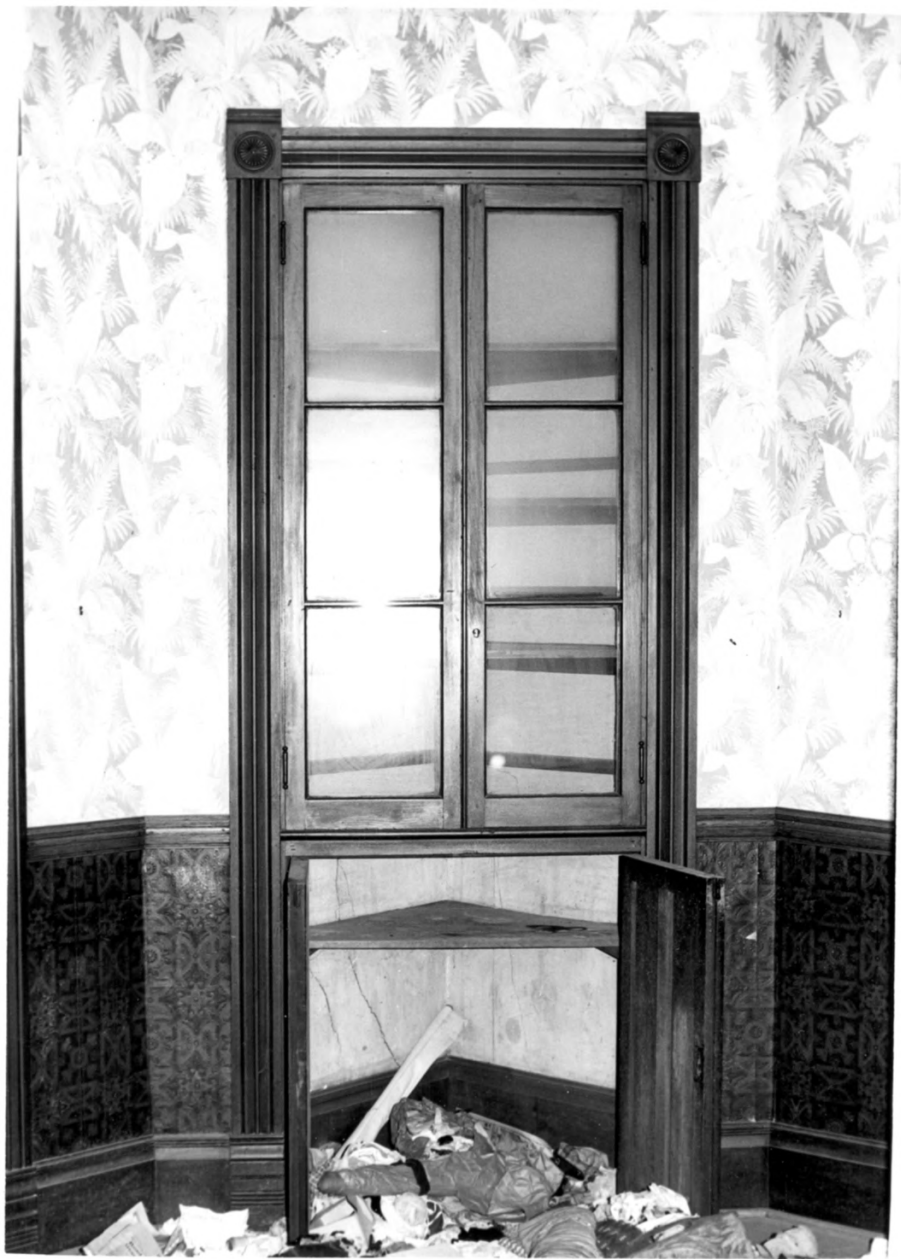

# The Kentucky Heritage Commission

Name Gooch House

Location Frankfort, Franklin County, Kentucky

Photographer Charlotte Schneider

Date Taken January 1980 APR 30 1980

Negative Location Kentucky Heritage Commission  
Frankfort, Kentucky

View Photo 6. Detail of door trim, chairrail, and  
baseboard in dining room. Note original wall  
covering. 60610 FEB 28 1980

Gooch House  
Frankfort, Franklin County, Ky.  
Charlotte Schneider Jan. 1980  
Kentucky Heritage Commission  
Frankfort, Kentucky