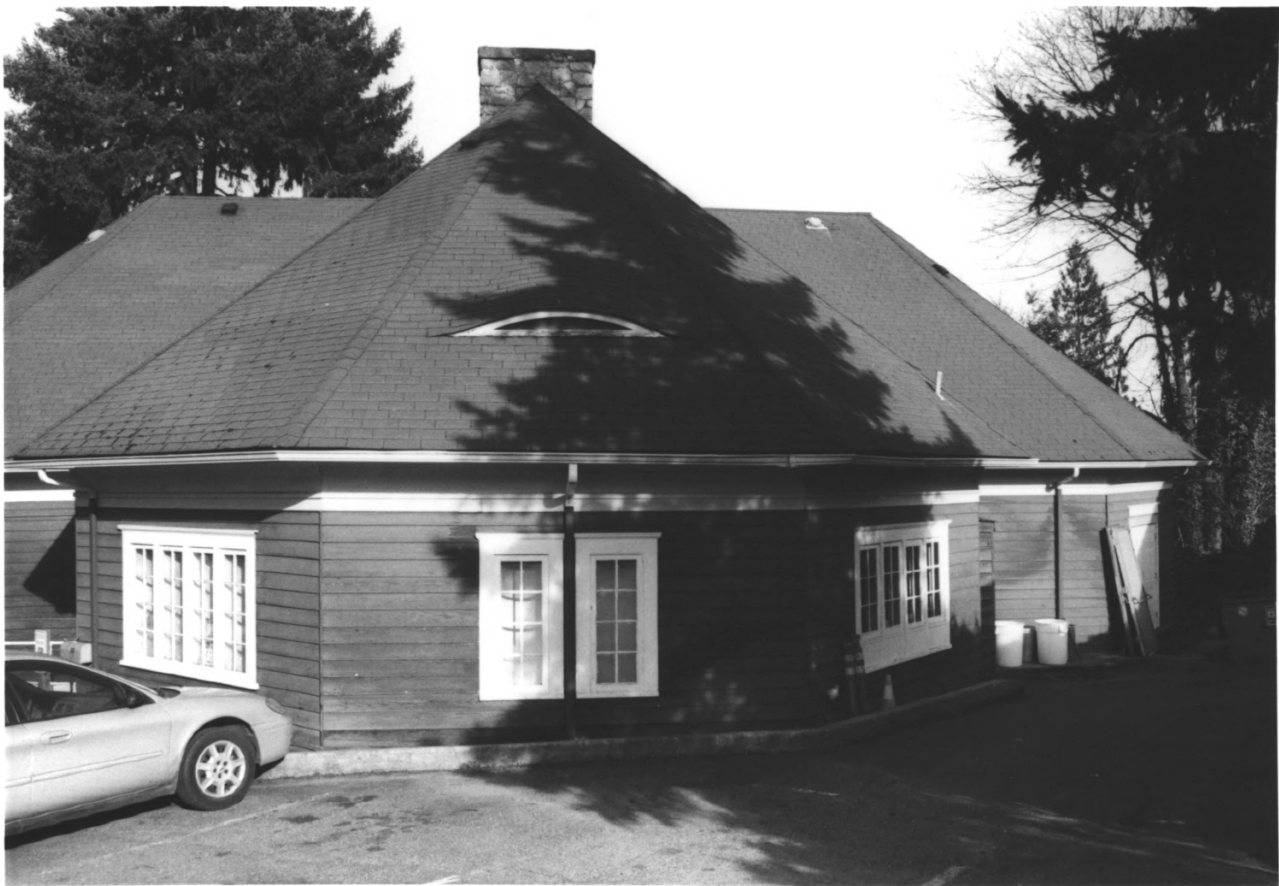

"REAR FACADE."

4 OF 17

KEEWAYDIN CLUBHOUSE

1836 72<sup>ND</sup> AVE SE

MENGER ISLAND, WA

- KING CO.

MICHAEL HOSSEN

MAY 2005

"OUTSIDE KIRCHEN ENTRY"

S OF 17

KEEWAYDIN CLUBHOUSE  
1836 72<sup>ND</sup> AVE SE  
MERCEN ISLAND, WA  
• KING CO.

MICHAEL HOUSER  
MAP 2015

" EAST FACADE "

6 OF 17

KEEWAY DIN CLUBHOUSE

1836 72ND AVE SE  
MEACEN ISLAND, WA  
• KING Co.

MICHAEL HOUSE  
MAY 2005

"KITCHEN WING"

7 of 17

KEEWAYDIN

CLUBHOUSE

1836

72<sup>ND</sup> AVE SE

MIRACIA