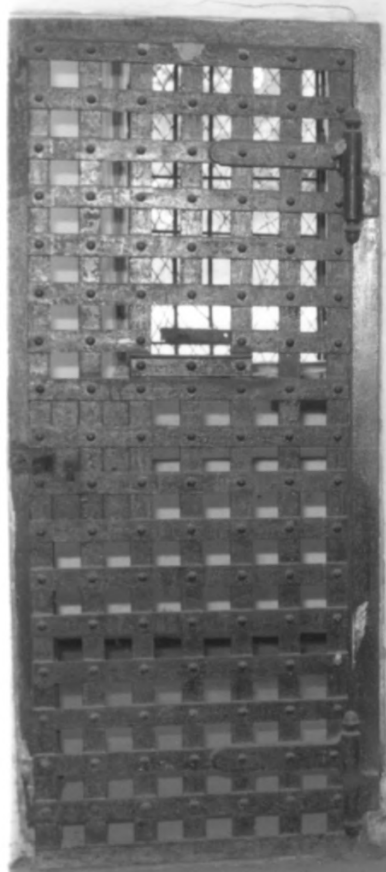

Old Municipal Courtroom and Jail
Sumrall, Lamar County, MS
Exterior mostly rear
Photo 6 of 23

Old Municipal Courtroom and Jail
Sumrall, Lamar County, MS
Exterior close-up of metal front door
Photo 7 of 23

Old Municipal Courtroom and Jail
Sumrall, Lamar County, MS

Exterior close-up of metal stair case
with both front doors

Photo 8 of 23

Old Municipal Courtroom and Jail
Sumrall, Lamar County, MS
Exterior close-up of right front
downstairs window with iron work
Photo 9 of 23

Old Municipal Courtroom and Jail
Sumrall, Lamar County, MS
interior Entrance / Main Room
south and west walls
Photo 10 of 23

Old Municipal Courtroom and Jail
Sumrall, Lamar County, MS
Interior Entrance / Main Room
west and north walls - doors open