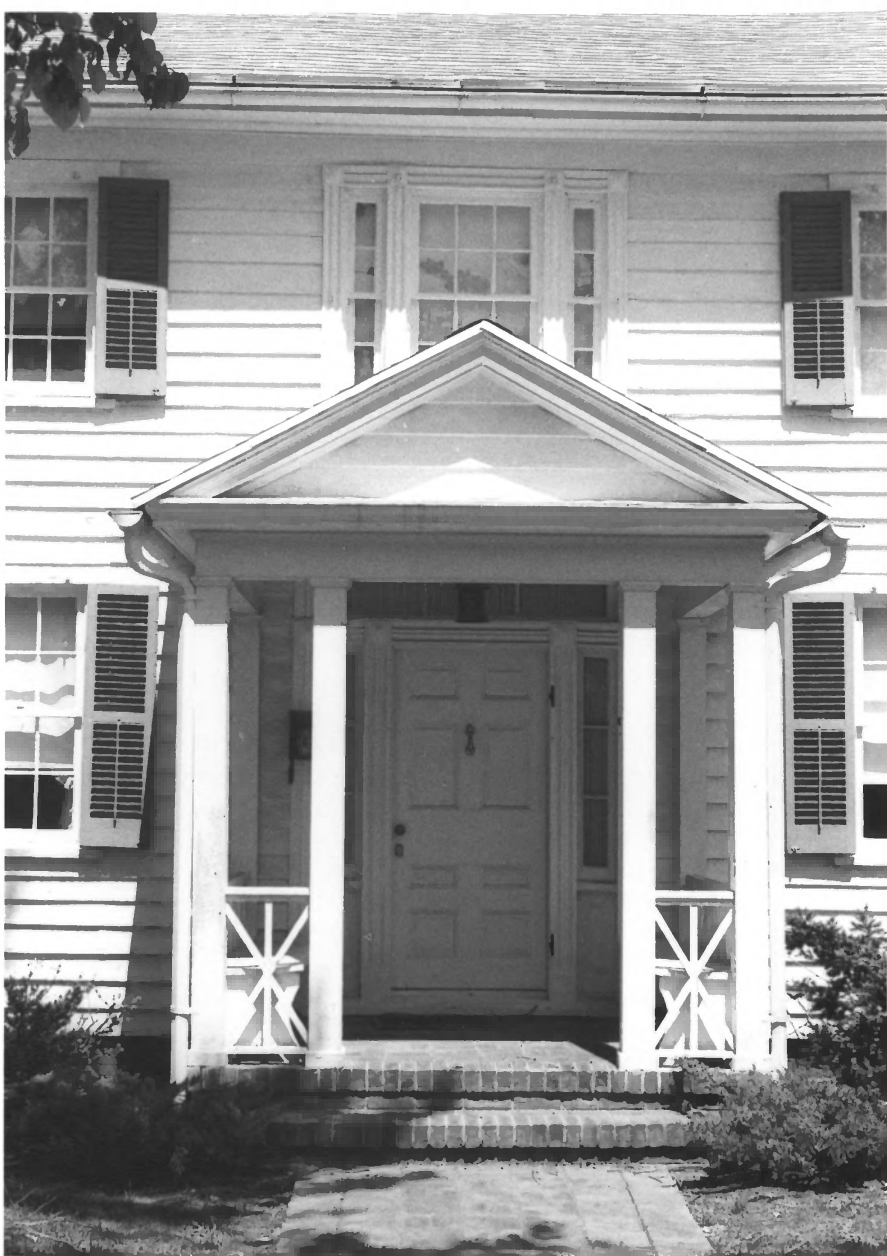

W0-128

CROCKETT House

POCONOICE City, Worcester Co., MD.

WEST ELEVATION

10/94, PAUL TOUART, PHOTOGRAPHER

NEA / MD. HISTORICAL TRUST

1 OF 6

W0-128

CROCKETT HOUSE
POCOMOKE CITY, WORCESTER
COUNTY, MARYLAND
WEST ELEVATION

10/94. PAUL TOWNT, PHOTOGRAPHER

WEC. / M.D. HIST. TRUST

2 OF 6

WB-128

Crockett House

Pocomoke City, Worcester
County, Maryland

STAR