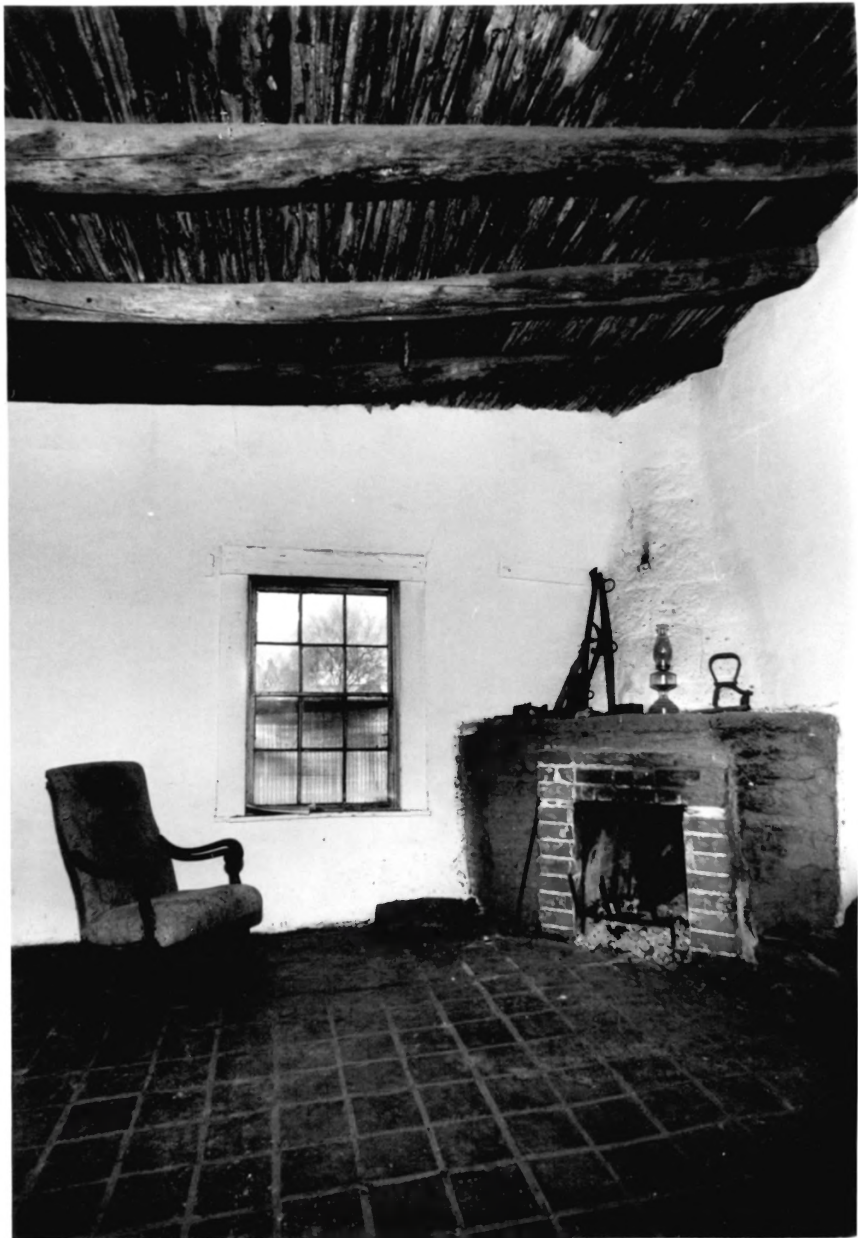

Negative Filed: Arizona State Parks, HCS

View: Looking south between original roof and
1949 ceiling of a room in "Phase B" (St. Theresa's
Academy)

Photo 15 of 26

F1-11 Charles Rapp Residence, southeast room.
Original cactus ribs on log beam roof structure
and corner fireplace (interior view)