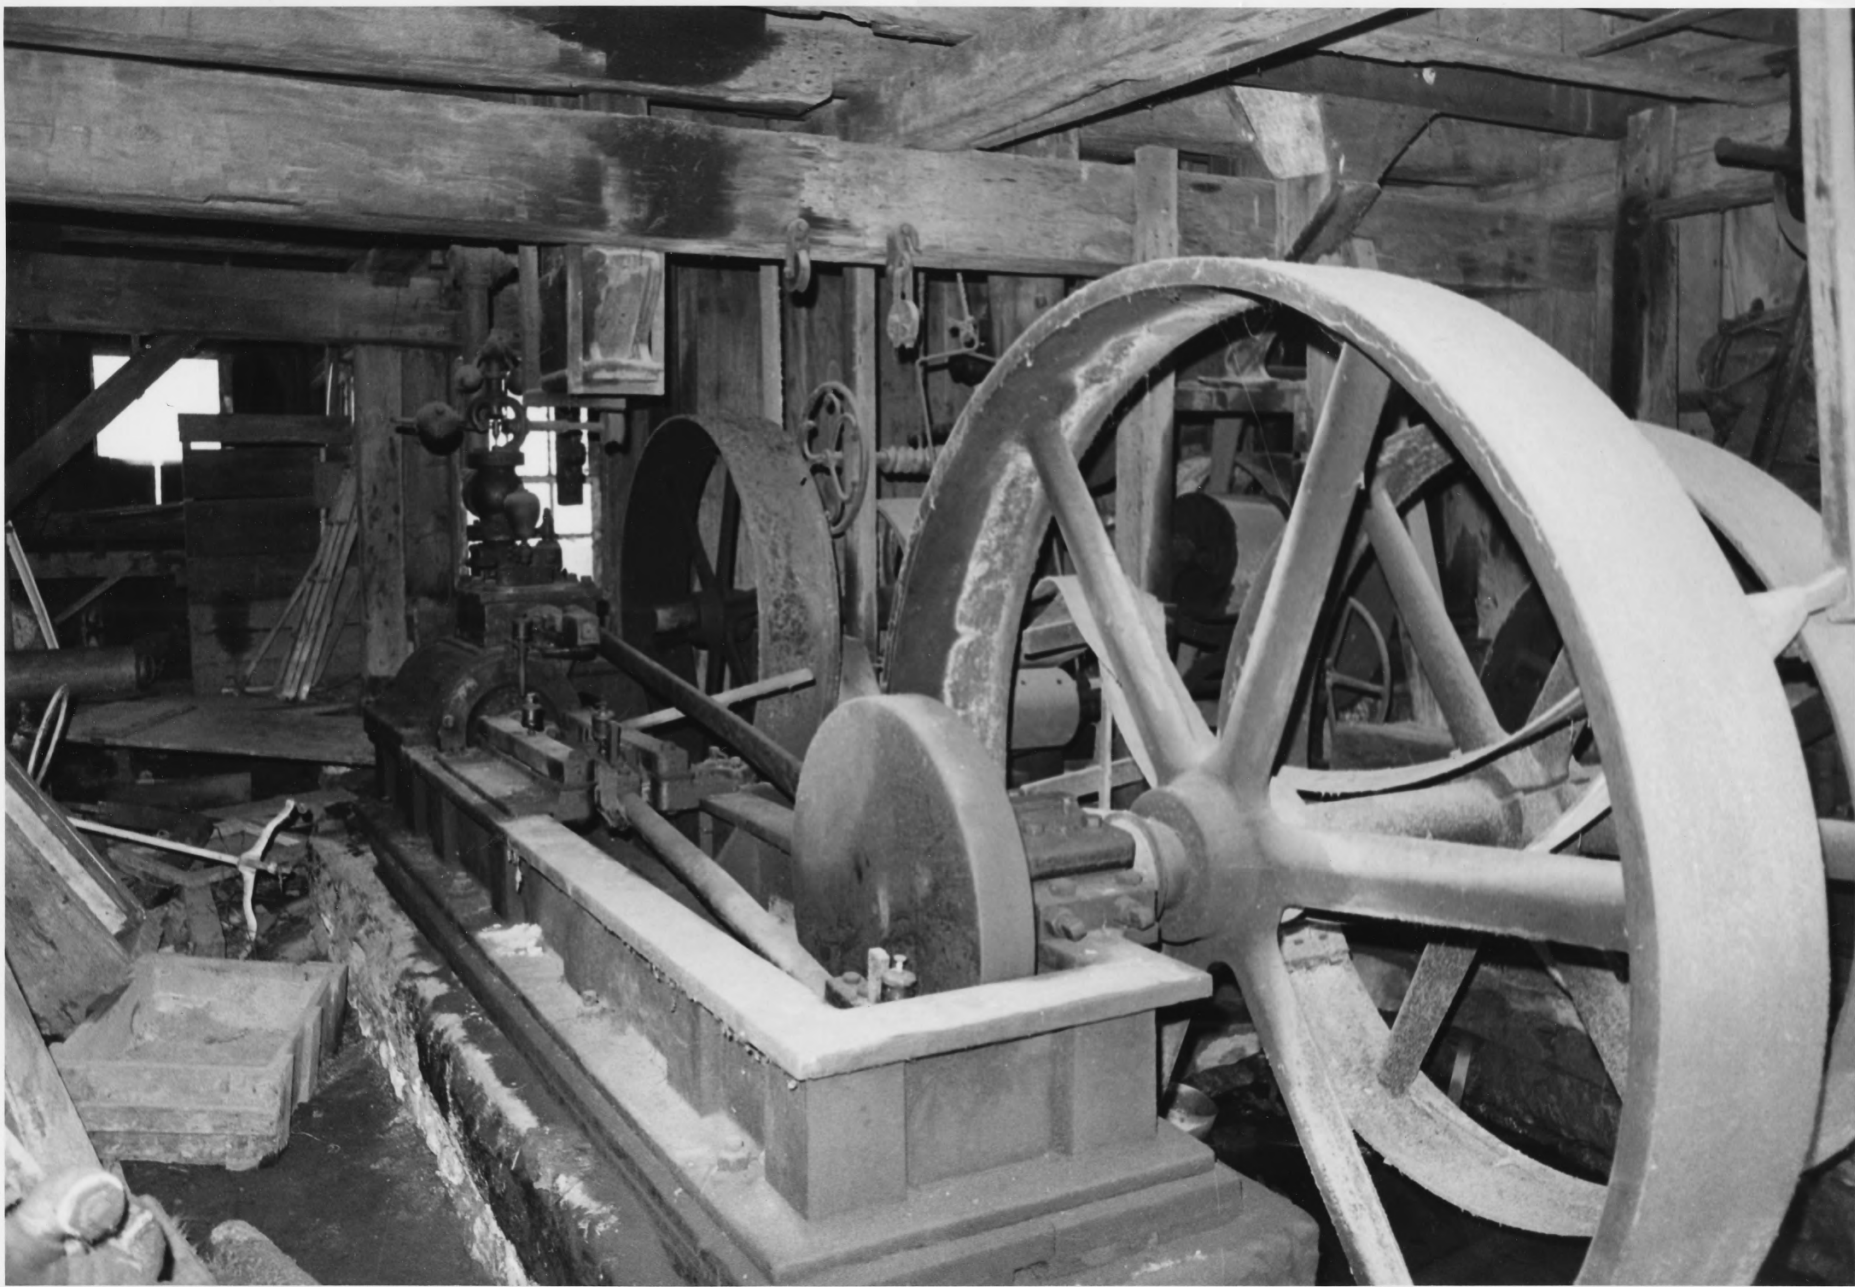

WV-12

NAME: Easton Roller Mill

LOCATION: County Route 119/17, Morgantown
vicinity, Monongalia County, West
Virginia.

PHOTO CREDIT: Philip Pitts

DATE OF PHOTO: 1976

NEGATIVE FILED AT : Historic Preservation Unit,
W. Va. Dept. of Culture and History,
Cultural Center, Charleston, WV 25305

VIEW: Northeast (front) elevation

DIRECTION: Looking southwest

PHOTO NO.: 1

DEC 19 1978

SEP 12 1978

NAME: Easton Roller Mill

LOCATION: County Route 19/17, Morgantown
vicinity, Monongalia County, West
Virginia

PHOTO CREDIT: Philip Pitts

DATE OF PHOTO: 1976

NEGATIVE FILED AT: Historic Preservation Unit.
W. Va. Dept. of Culture and History,
Cultural Center, Charleston, WV 25305

VIEW: Steam engine in basement

DIRECTION: Looking northwest