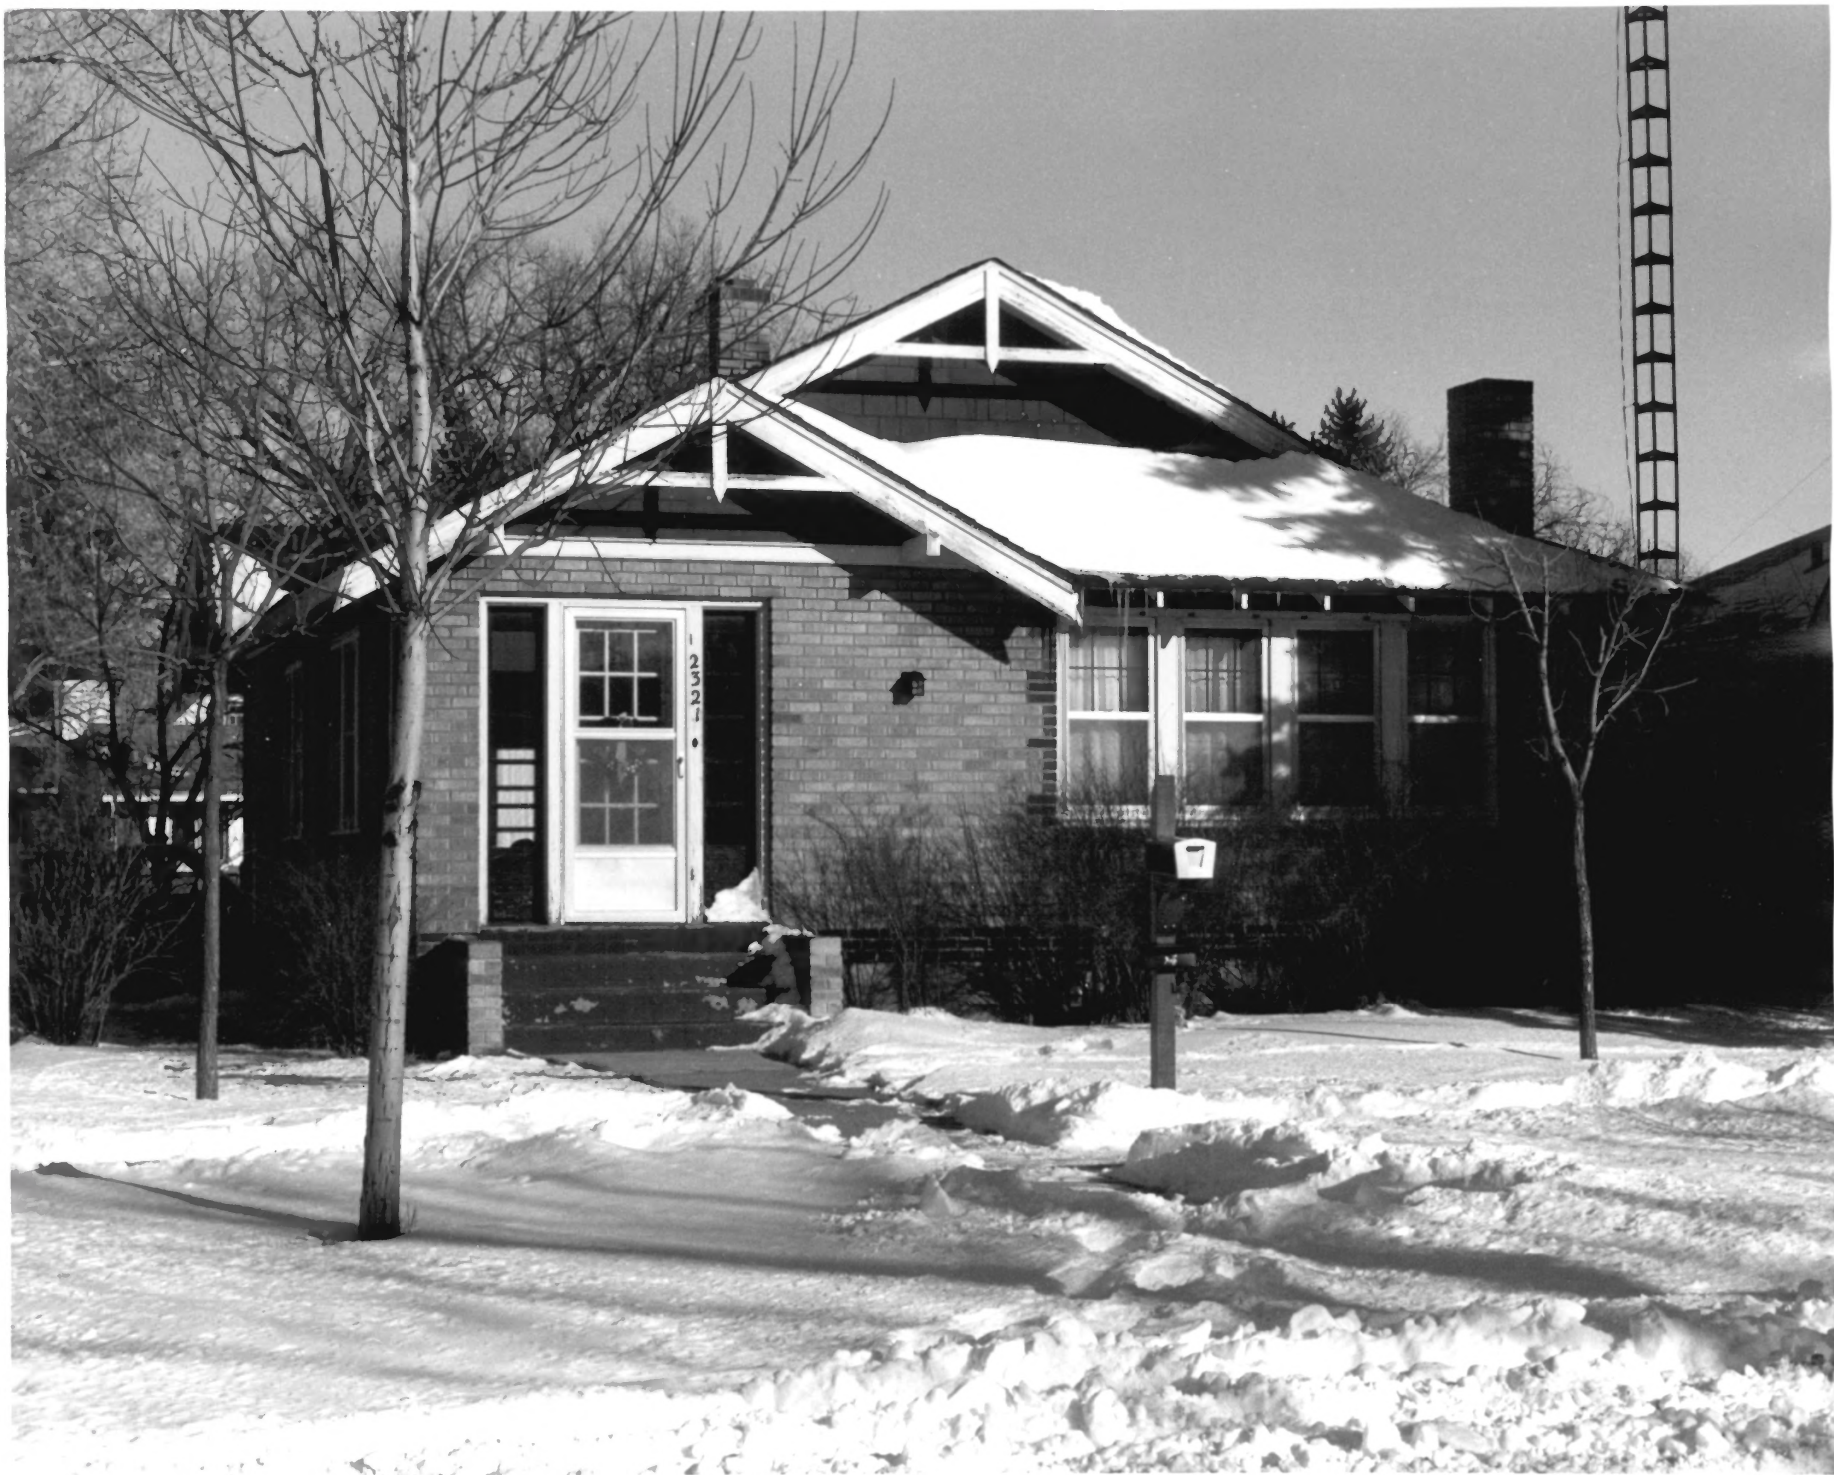

Garage, 2216 Van Lennan

Lakeview Historic Dist., Cheyenne, Wyo.

Laramie, Co.

Richard Collier

View. is West looking at East facade of Bldg.

Negative at Wyo. SHPO

12/23/87

House, 417 E 23<sup>rd</sup> St

Lakeview Historic Dist. Cheyenne, Wyo.

Laramie Co.

Richard Collie

View is South looking at North Facade  
of Bldg.

Negatives at Wyo. SHPO

12/23/87

House, 2221 Van Lennex

Lakeview Historic Dist. Cheyenne, Wyo.

House, 2313 Van Lennan

Lakeview Historic Dist. Cheyenne, Wyo.

Laramie Co.

Richard Collie

View is East looking at West facade of bldg.

Negative at Wyo. SHPO

12-28-87

House, 2321 Maxwell Ave

Lakeview Historic Dist. Cheyenne, Wyo.

Laramie Co.

Richard Collie

View is East looking at West facade of bldg.

Negative at Wyo SHPO

12/28/87

House, 2616 House

Lakeview Historic Dist. Cheyenne, Wyo.