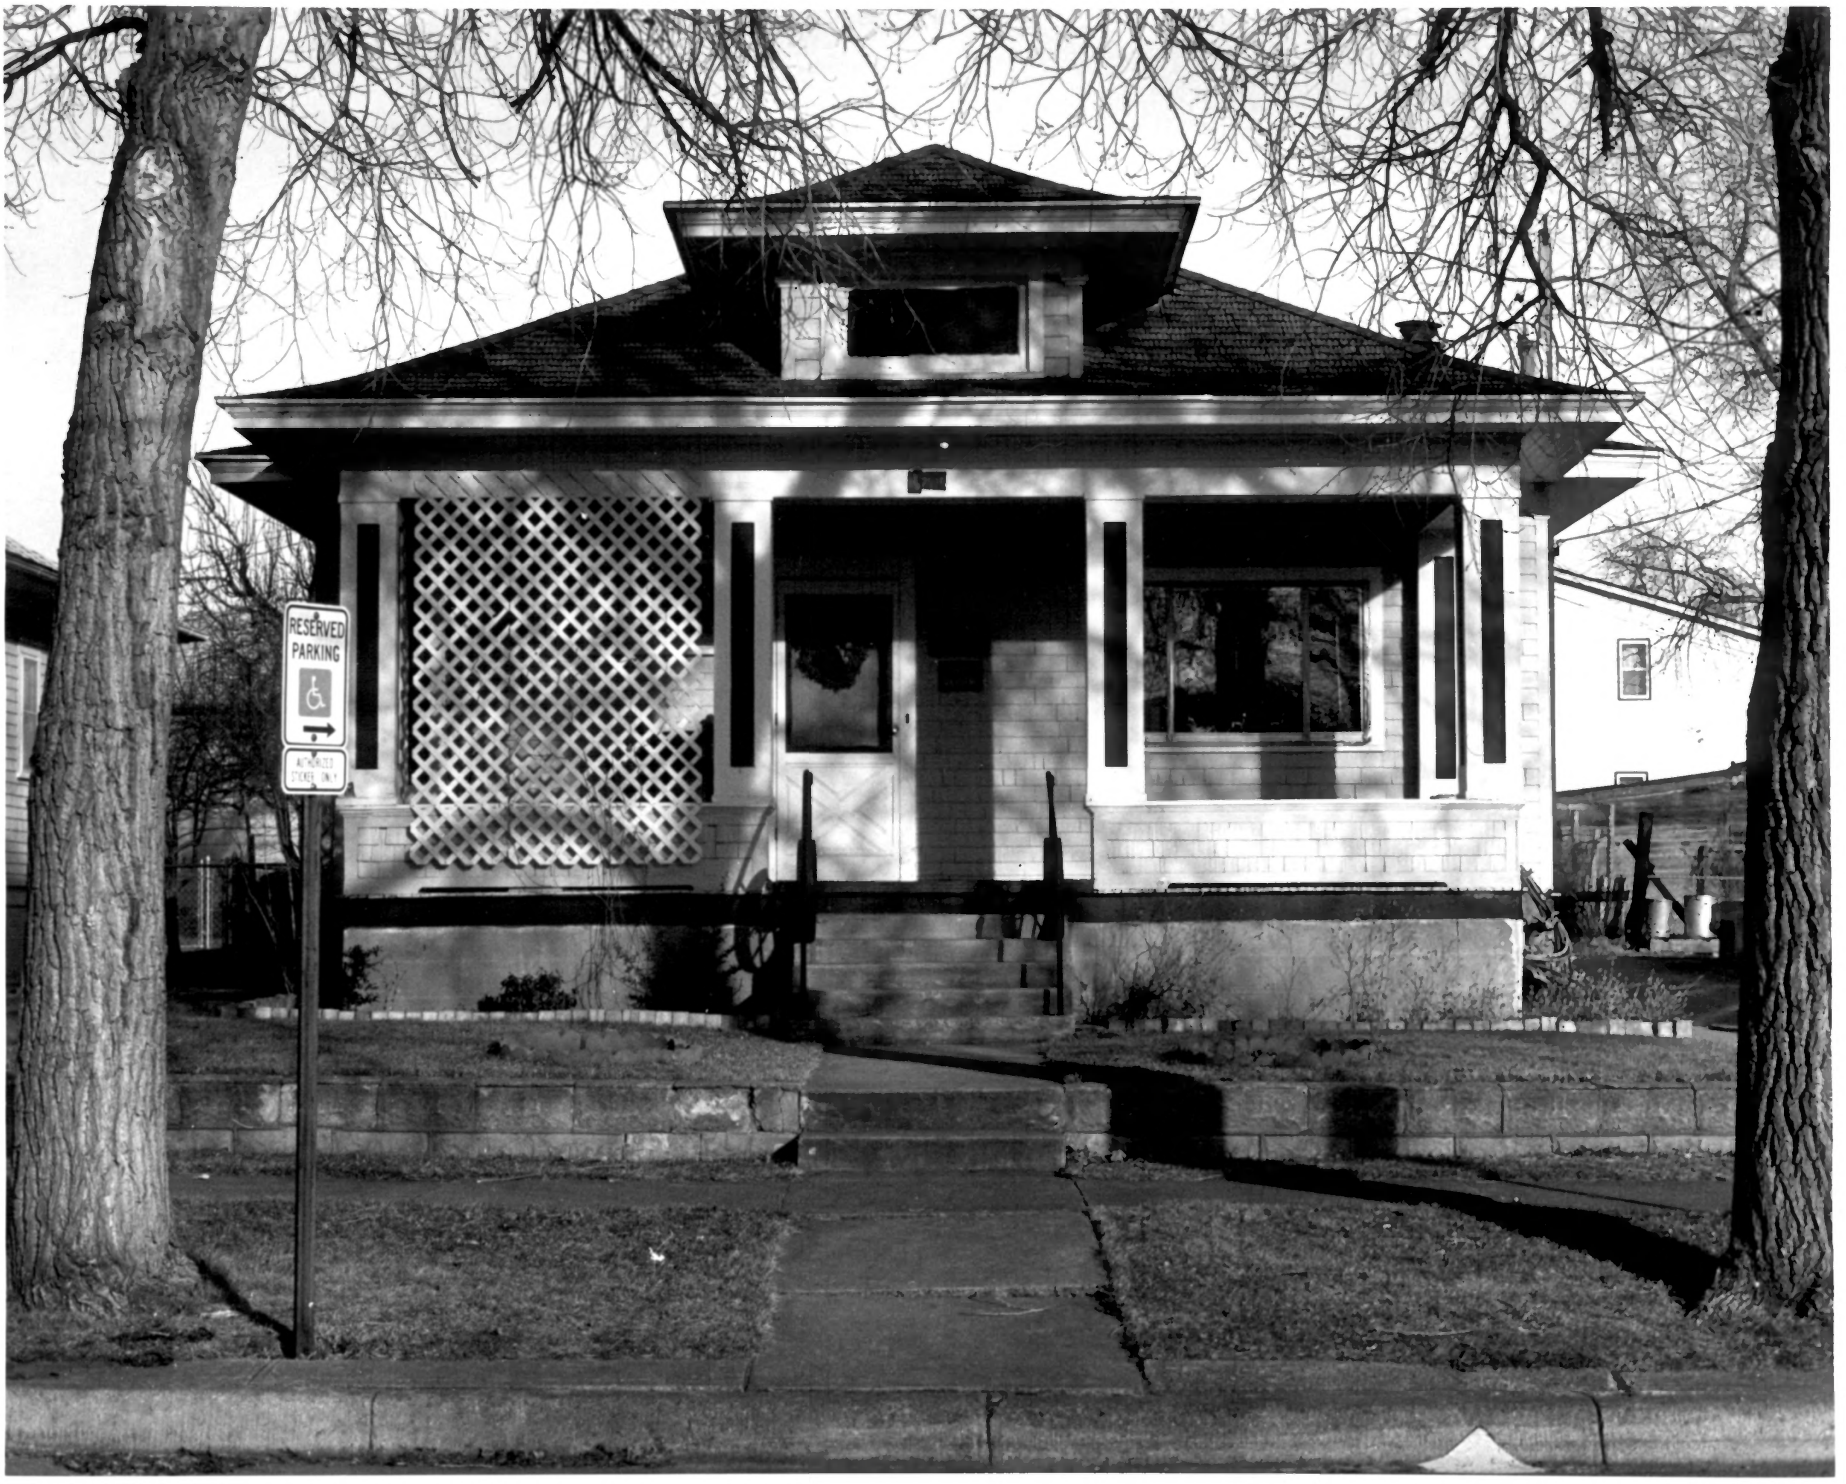

Negative at the Wyo. SHPO

12/28/87

House, 2611 House Ave.

Lakeview Historic Dist. Cheyenne, Wyo.

Laramie Co.

Richard Collier

View is East looking at West facade of Bldg.  
Negative at Wyo SHPO

12-28-87

House, 200 25<sup>th</sup> St.

Lakeview Historic Dist. Cheyenne, Wyo.

Laramie Co,

Richard Collier

View is North looking at South facade of Bldg.

Negative at Wyo SHPO

RESERVED  
PARKING  
[Wheelchair symbol]  
[Arrow pointing right]  
AT-RISKS  
TICKETS ONLY

12/28/87

House, 2515 House  
Lakeview Historic Dist. Cheyenne Wyo  
Laramie Co.

Richard Collie

View is East looking at West facade  
of Bldg.

Negative at Wyo. SHPO

5/28/87

House, 2522 Evans

Lakeview Historic Dist., Cheyenne, Wyo.  
Laramie Co.