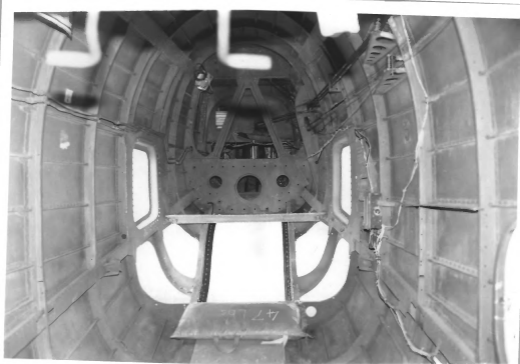

10 interior

Lockheed PV-2 Harpoon

Hancock County Indiana

Photographer - JOHN S PARKA

May - 2008

Location of negatives. JOHN PARKA

35 Chris Ct. Apt. 2 Greenfield IN 46140

Standing in front of passenger seats,
and behind Crew Chief station and cockpit.

11

Lockheed PV-2 Harpoon

Hancock County Indiana

Photographer - JOHN S. PARKA

May - 2008

Location of negatives - JOHN PARKA

35 Chris Ct. Apt. 2 Greenfield IN 46140

Standing in the passenger seats area,
looking forward - interior

12

Lockheed PV-2 Harpoon

Hancock County Indiana

Photographer - JOHN S. PARKA

May - 2008

Location of negatives - JOHN PARKA

35 Chris Ct. Apt. 2 Greenfield IN 46140

Standing behind passenger seats looking
forward, enter/exit door on the left.

Lockheed PV-2 Harpoon

Hancock County Indiana

Photographer - JOHN S PARKA

May - 2008

Location of negatives - JOHN PARKA

35 Chris Ct. Apt. 2 Greenfield IN 46140

Standing under gun turret, looking
to REAR of aircraft - interior