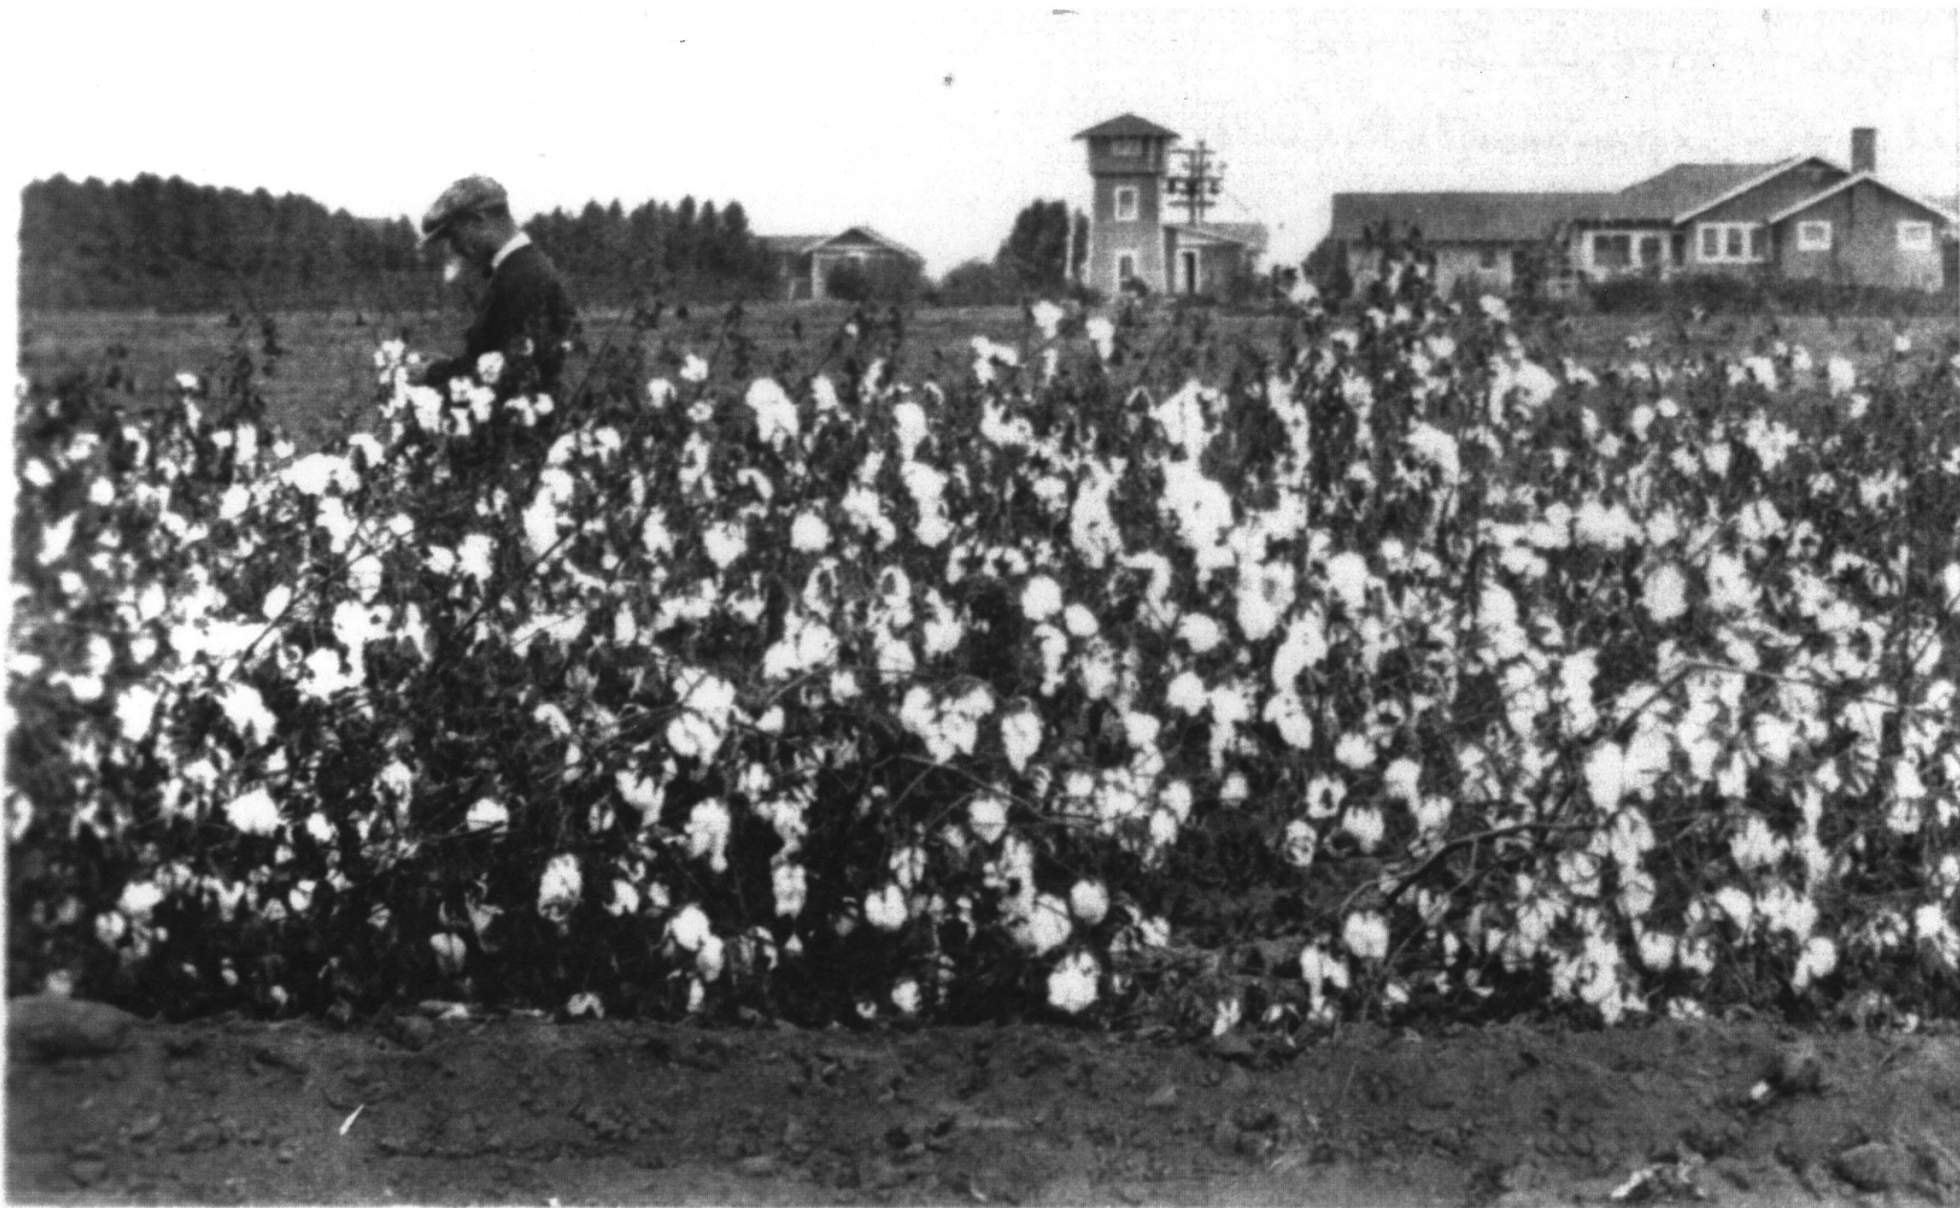

ADOBE LAB #7

KERN CO, CALIFORNIA

LASER REPRINT - SHAFTER HISTORICAL SOCIETY FILE

1950's

P8

W.B. Camp checking breeding block of Acala cotton at Shafter Experiment Station. 1924.

Shafter Research Station

Field of Experimental Cotton