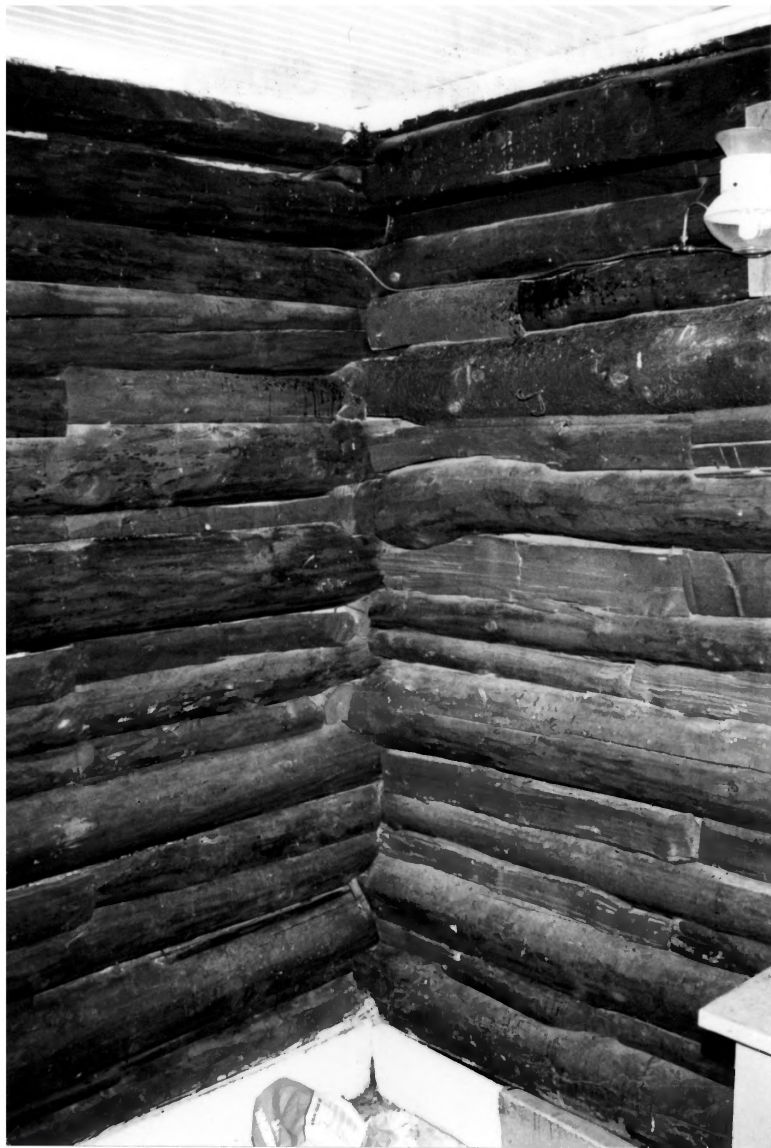

Mesa County

July 23, 2004

West elevation - view to east

#8

5ME6161

Cayton guard Station

Mesa County

July 2004

Original "Majestic" stove
inside guard station

#9

5ME6161

Cayton guard Station

Mesa County

July 23, 2004

Interior detail of notching
in NW corner of
living room

#10