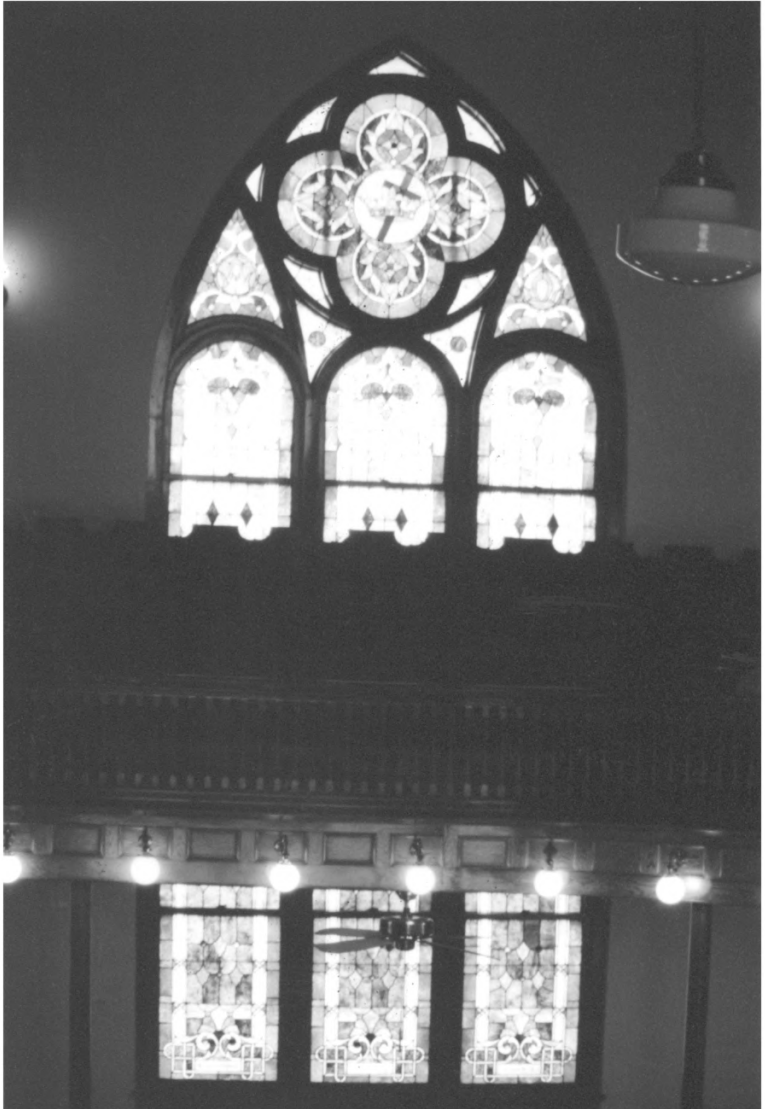

March 2004

Interior - wall light in sanctuary

#15 5LR 4413

First United Presbyterian Church, Loveland
Larimer County, Colorado
March 2004

Interior - sanctuary, west side with beamed
ceiling, stained glass & balcony