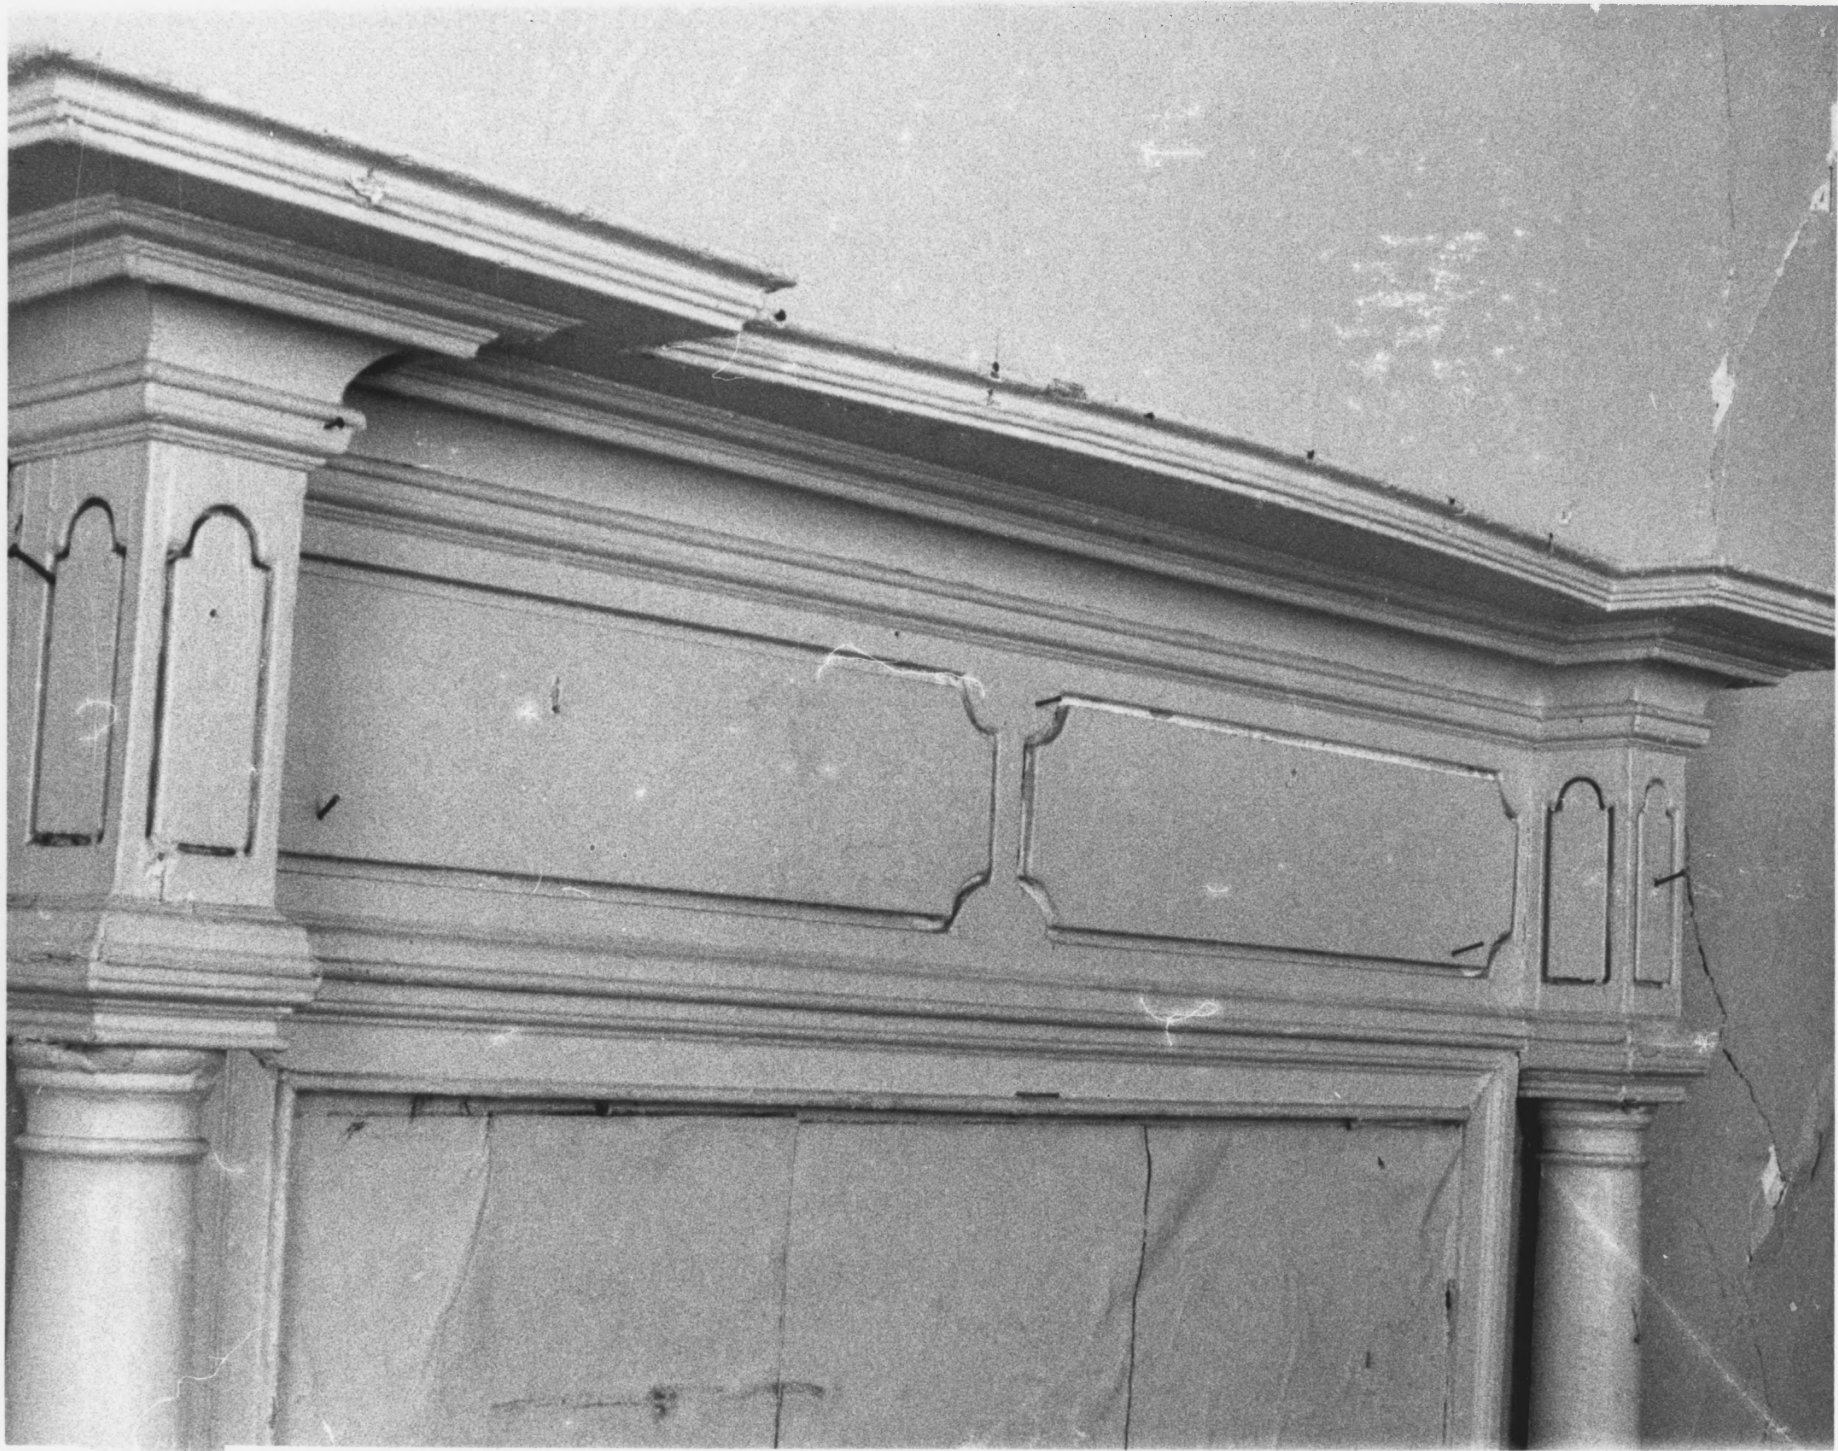

PARLOR MANTELPIECE

Paul Chudy photo

August 1979

Negative on file Conn.

Historical Commission

PHOTO 11

David Perry House

Bridgeport, Connecticut