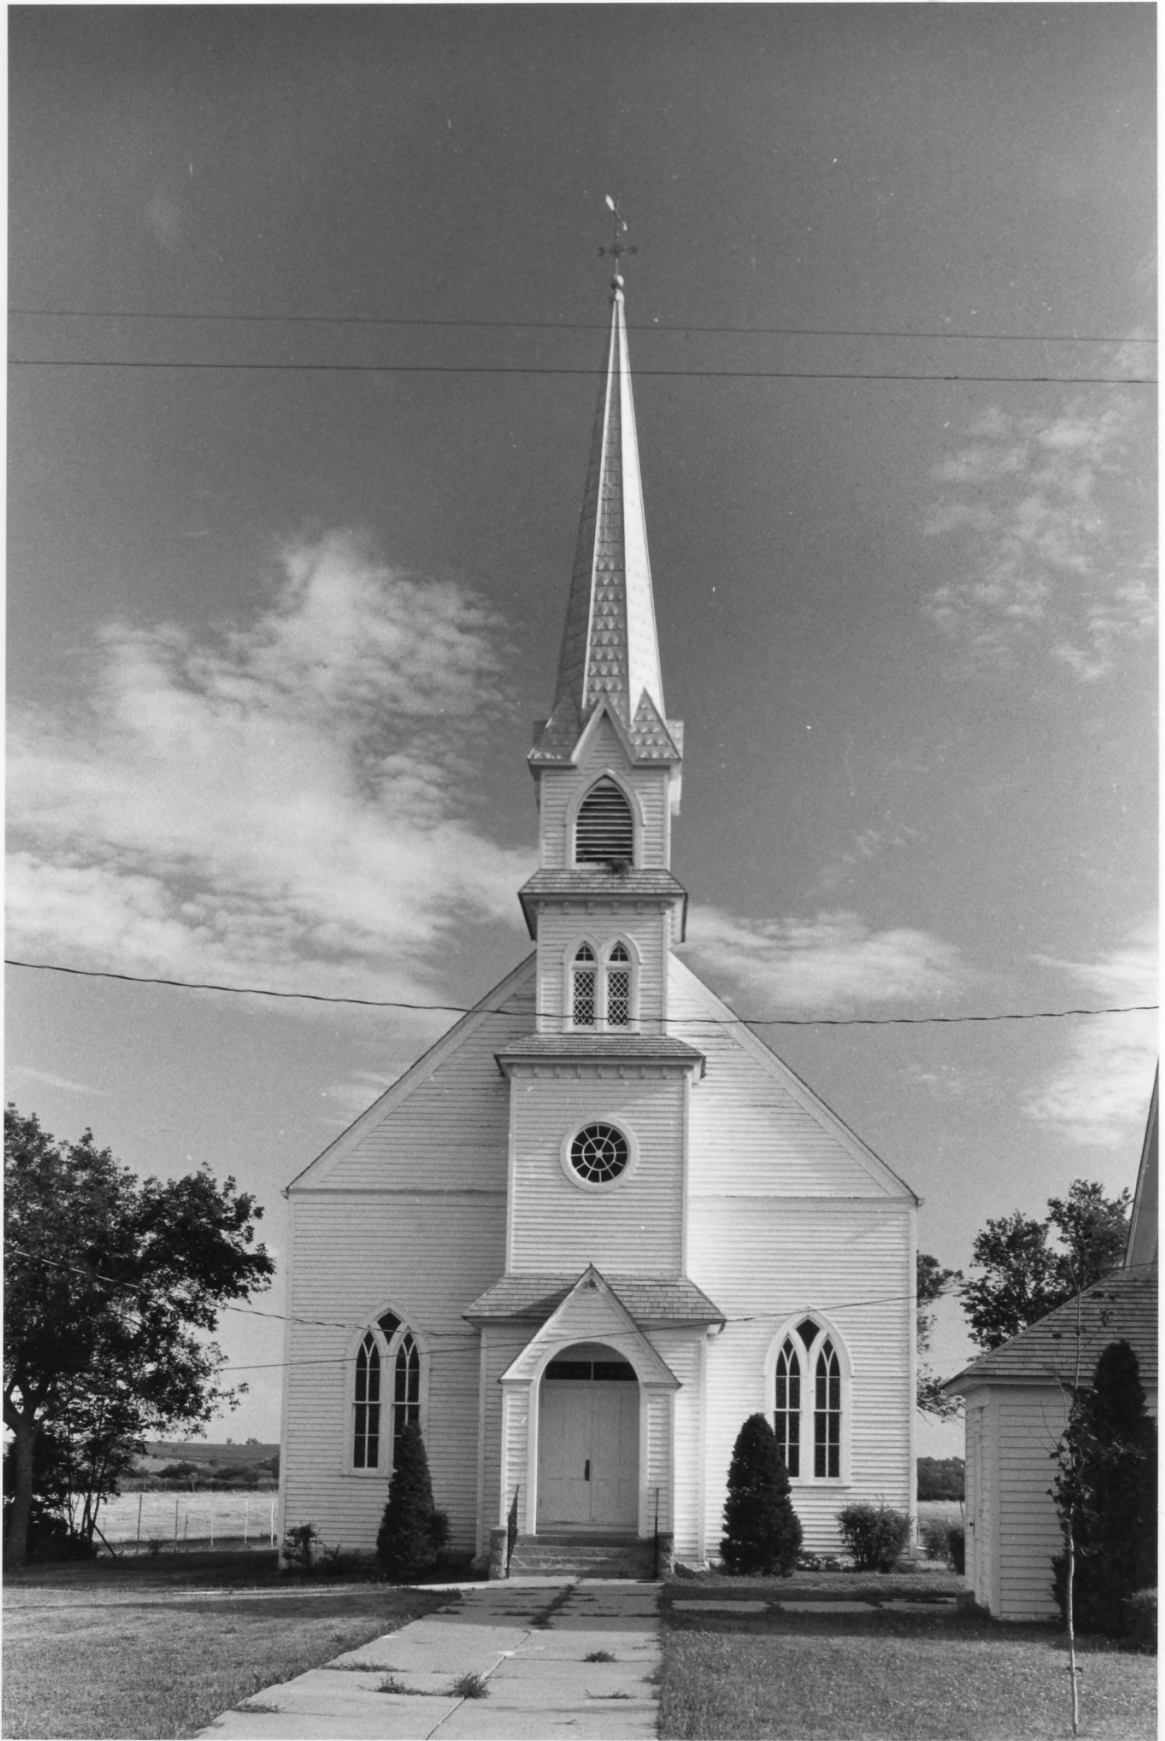

JAN 25 1979

Photo #4                      DEC 12 1978  
St. John's Lutheran Church Complex (NH00-32)  
Nemaha County, Nebraska 1903 Church  
Front elevation viewed from north  
D. Murphy, Nebraska State Historical Society  
July, 1976.