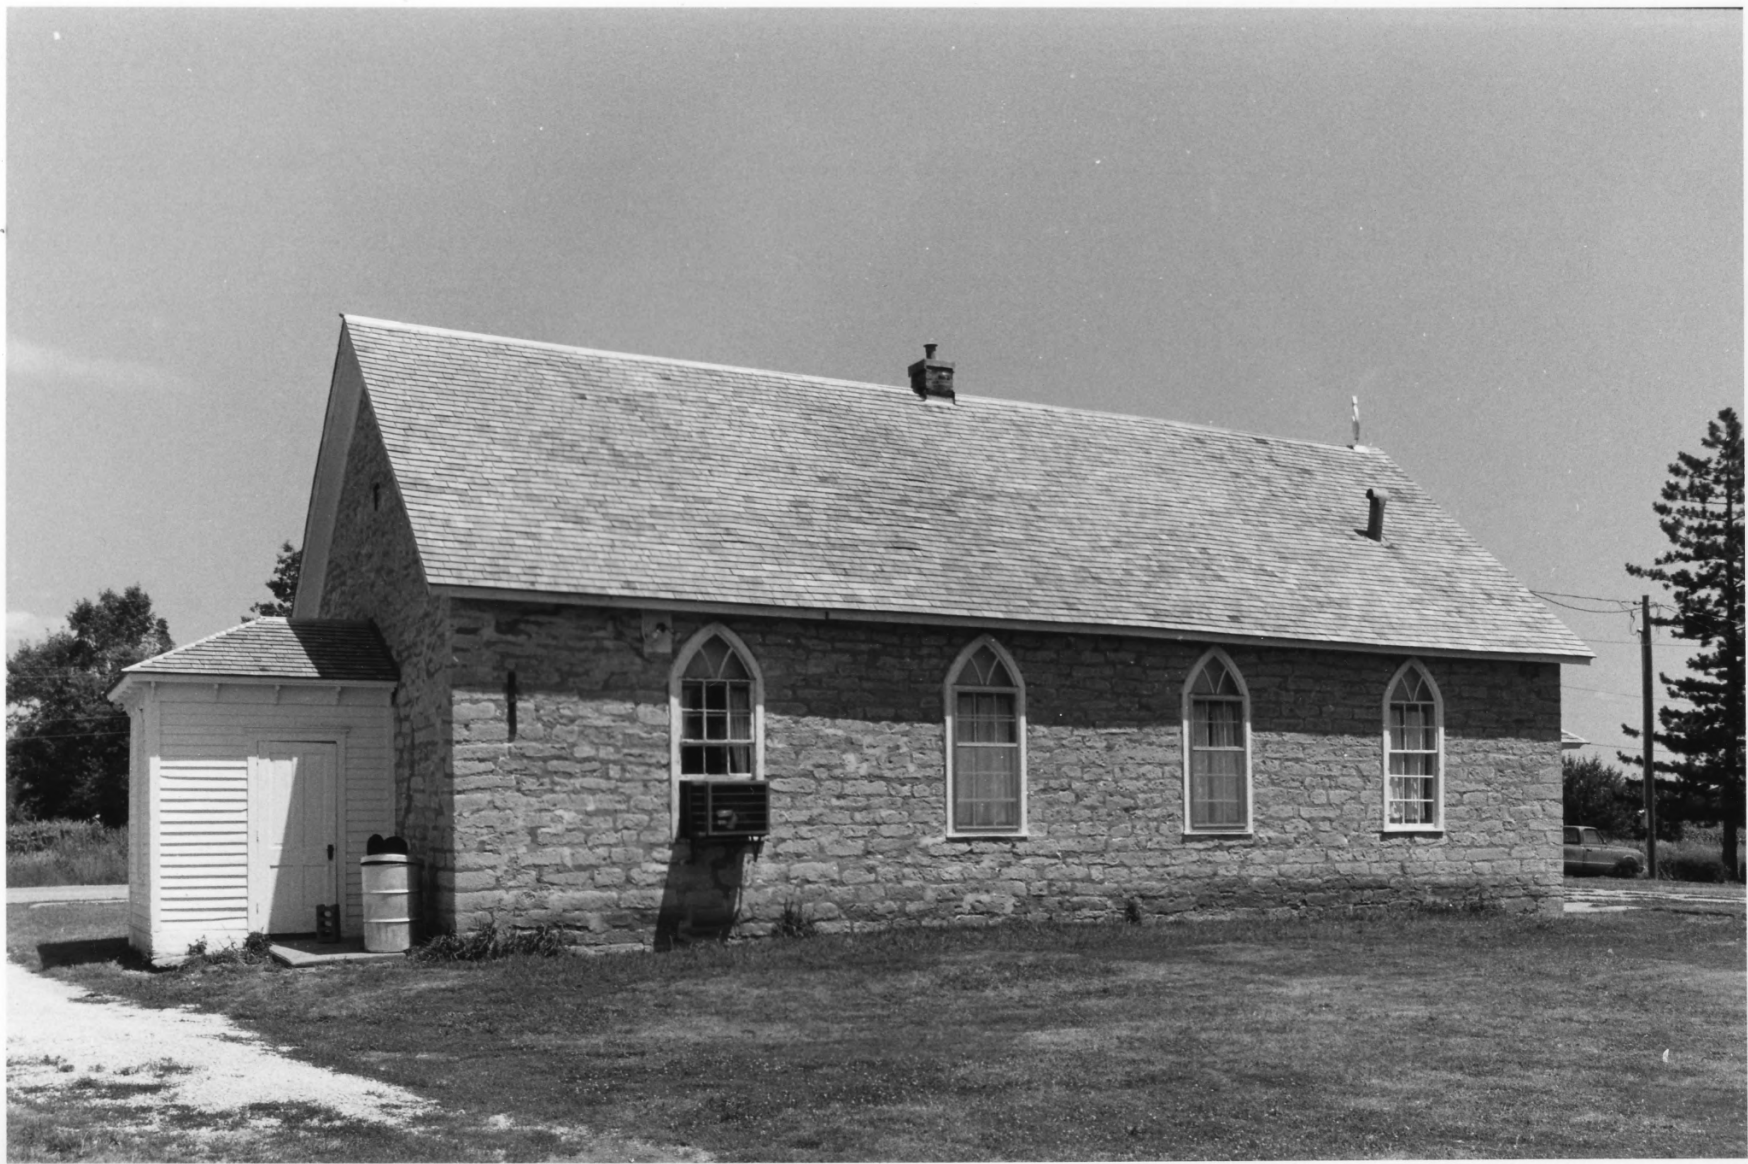

DEC 12 1978

7607/20:30

Photo #2  
St. John's Lutheran Church Complex (NH00-32)  
Nemaha County, Nebraska  
Complex viewed from cemetery, photographer  
facing east.  
D. Murphy, Nebraska State Historical Society  
July, 1976.

JAN 25 1979

20:30  
1/18/2-17  
S/

18:7  
182-306  
S1

7607/18:7

Photo #3

DEC 12 1978

St. John's Lutheran Church Complex (NH00-32)  
Nemaha County, Nebraska, 1868 Stone Church  
Photographer facing north-northeast  
D. Murphy, Nebraska State Historical Society  
July, 1976