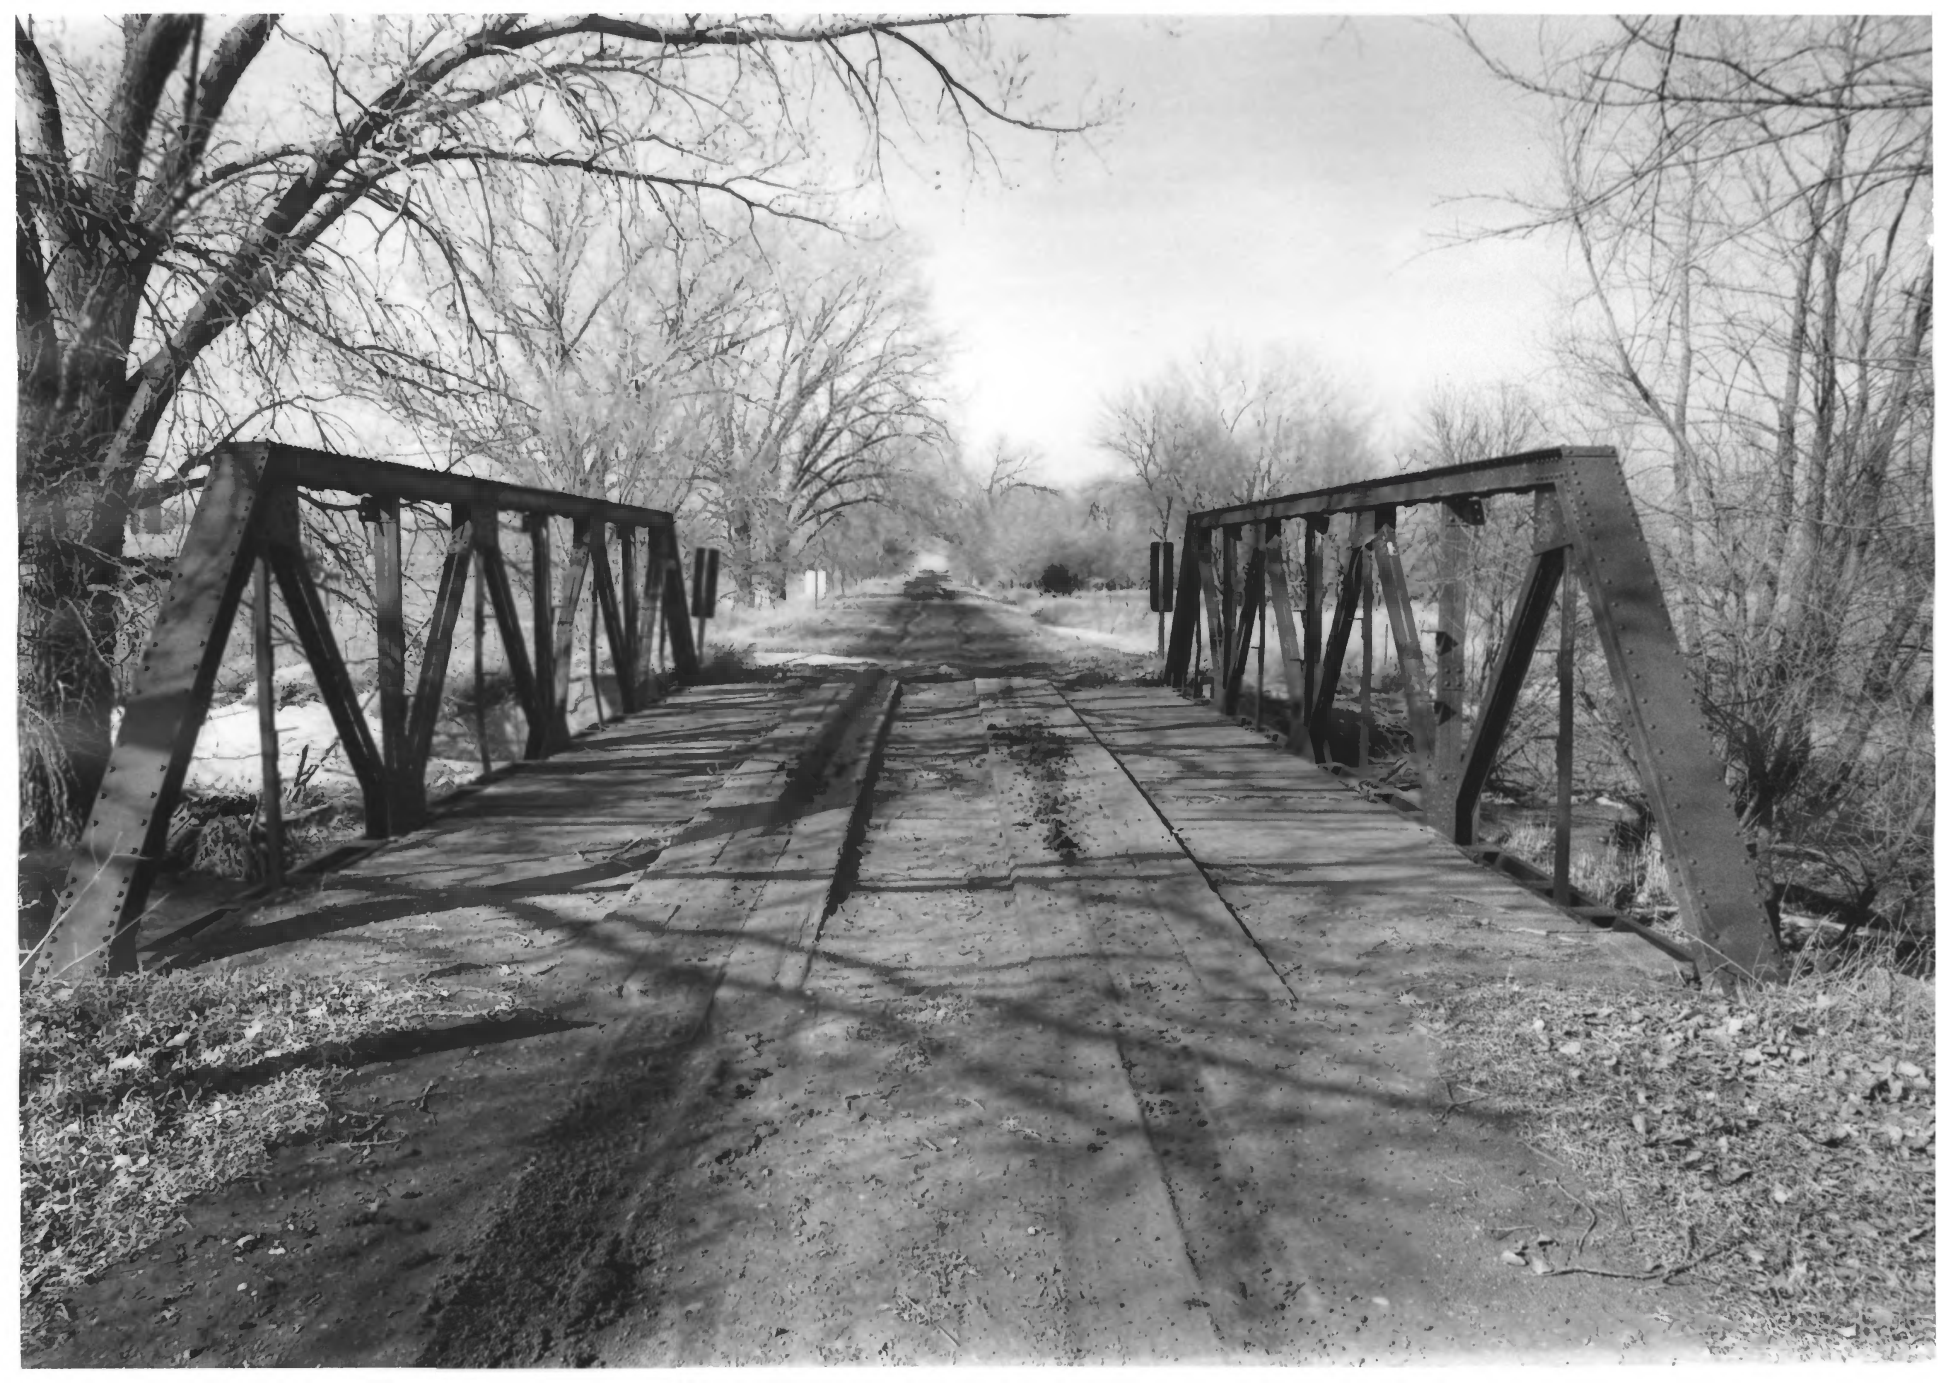

SDOT Bridge No. 18-060-202

Vicinity of Mitchell, South Dakota

Brian A. Bernhard

3/89

Renewable Technologies Inc., Butte, MT

3/4 view to northeast

SDOT Bridge No. 18-060-202

Vicinity of Mitchell, South Dakota