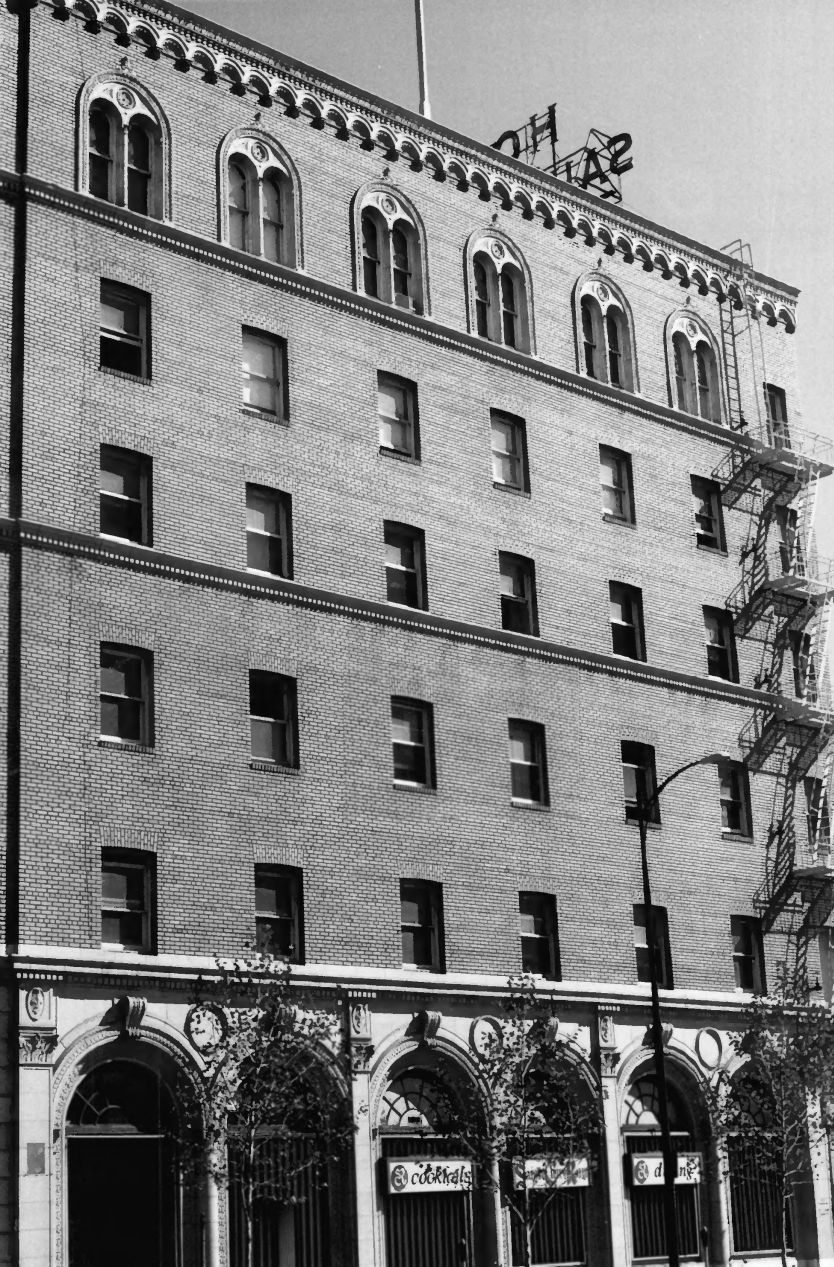

TOP

cocktails

dine