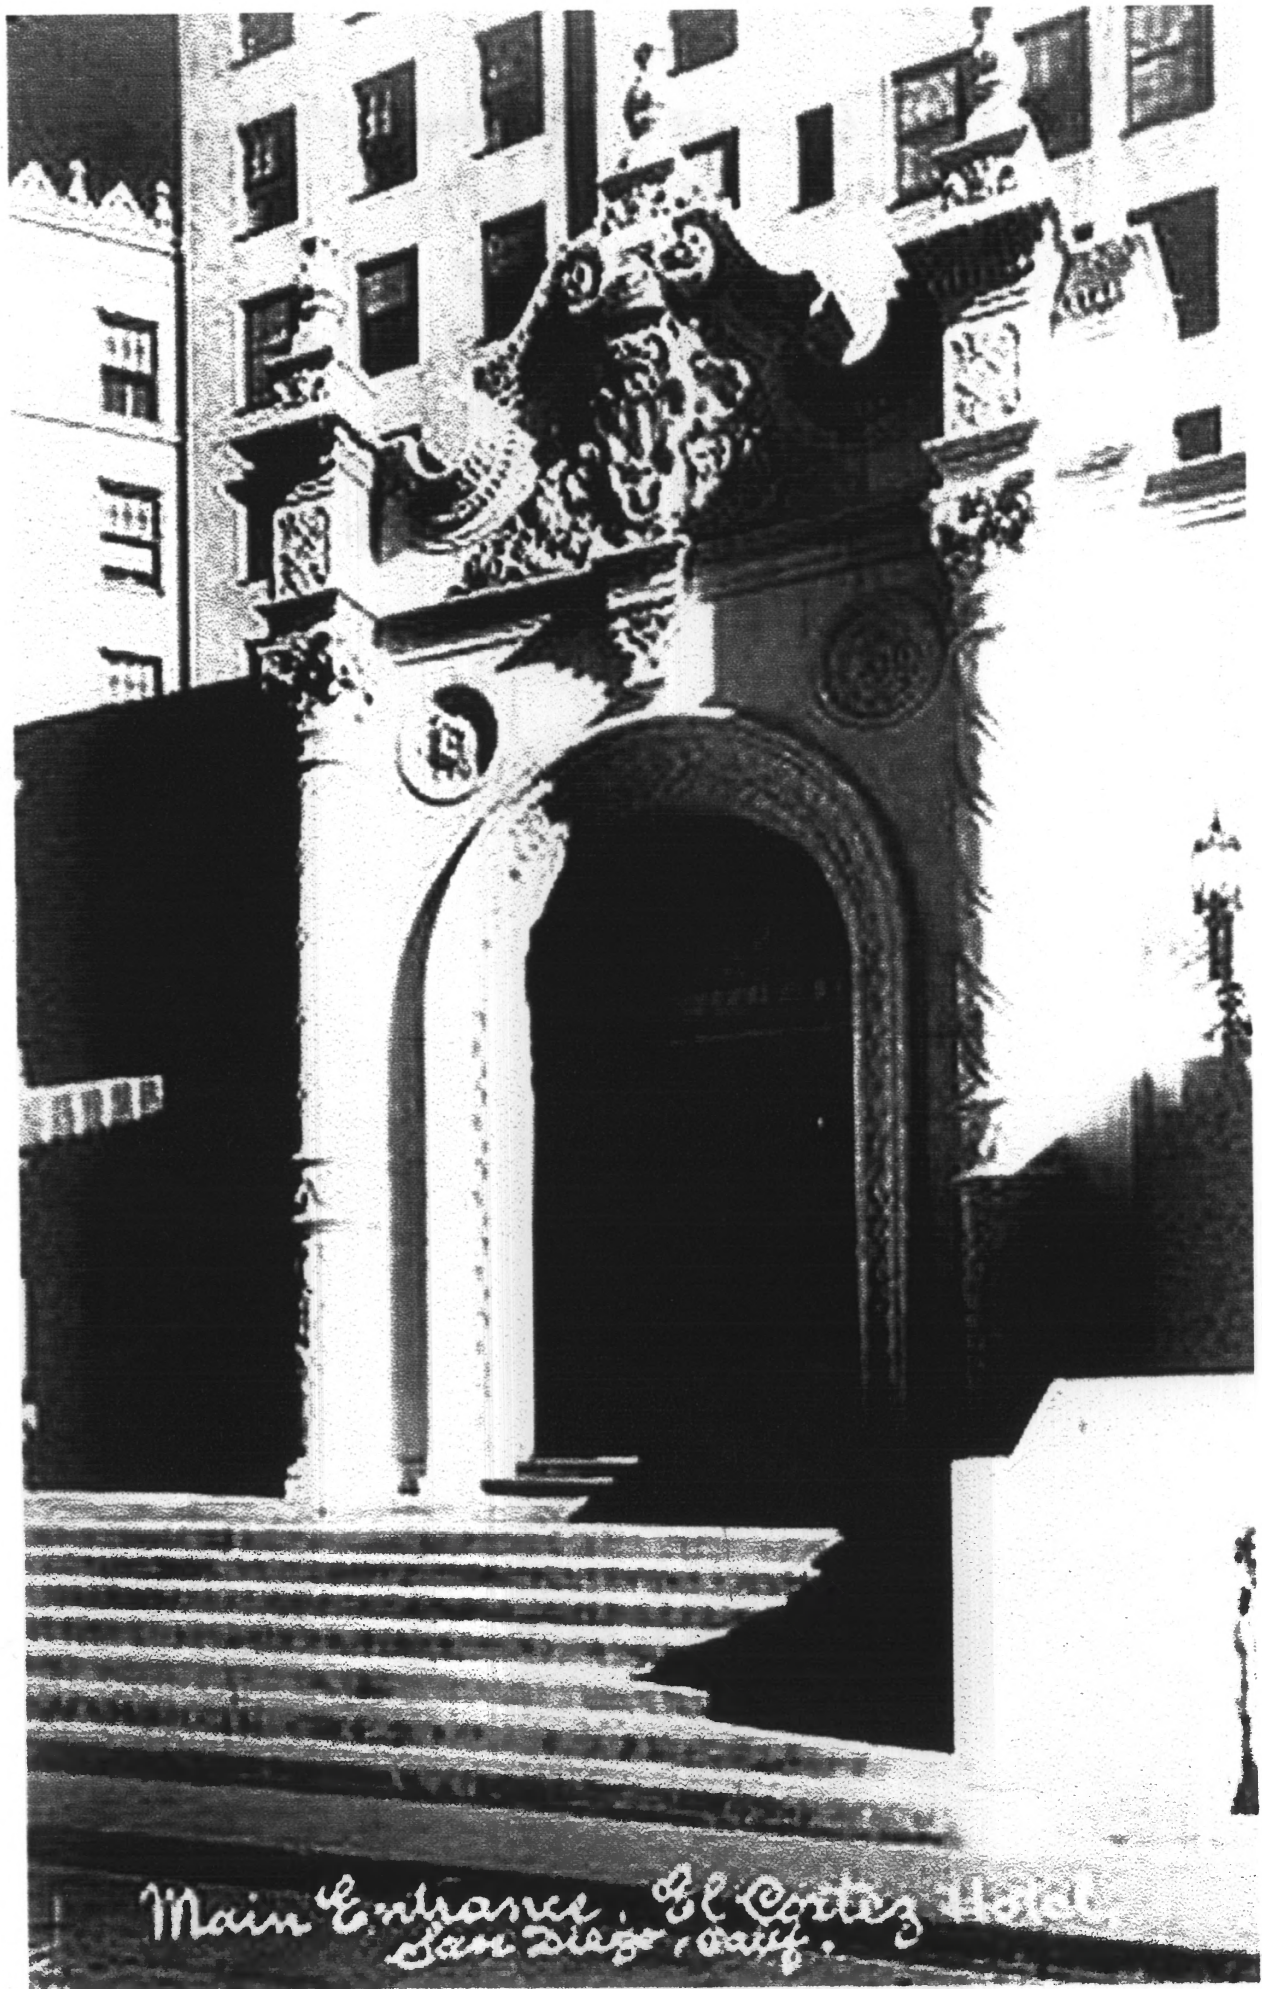

Main Entrance, El Cortez Hotel,
San Diego, Calif.