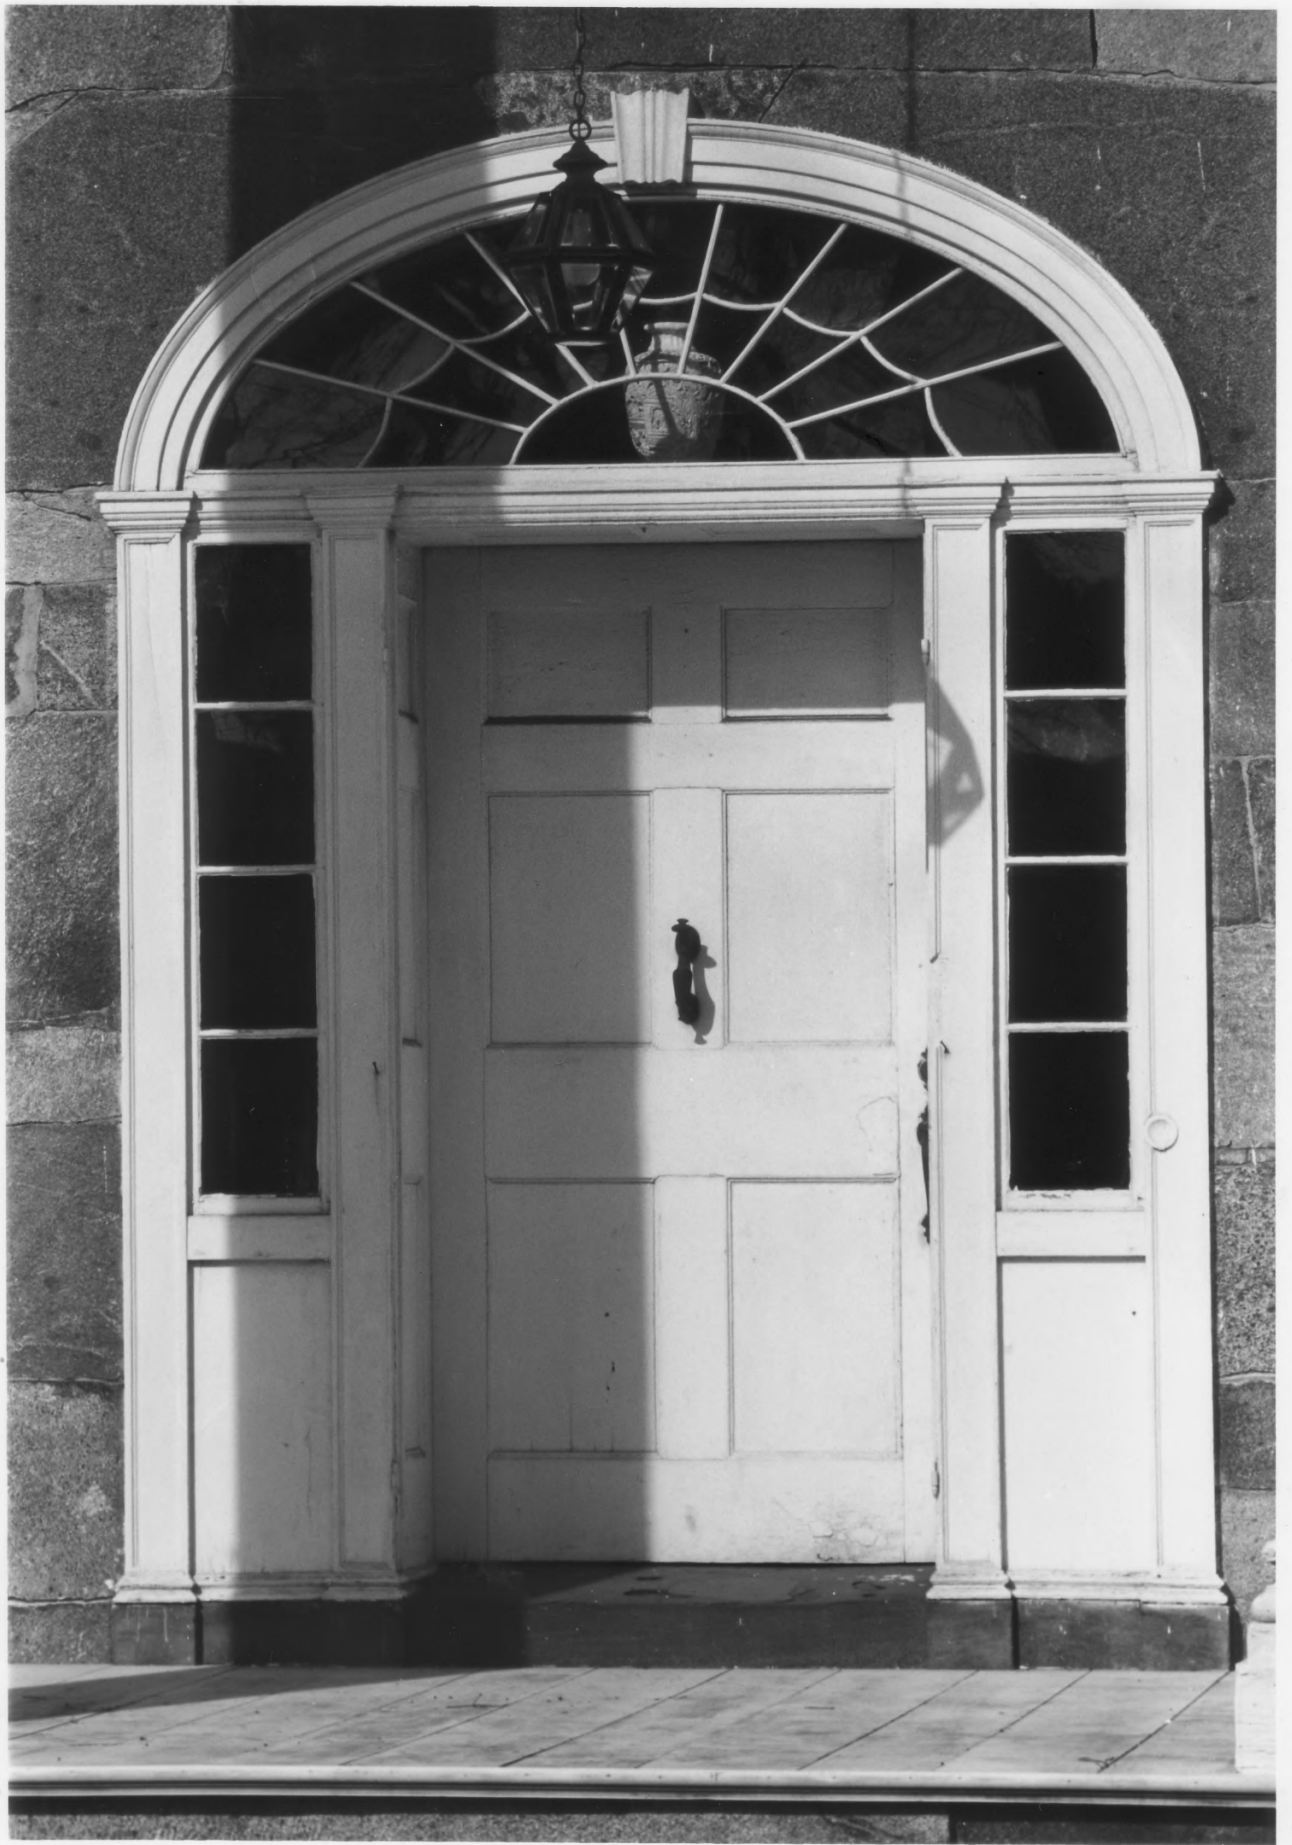

NPS Number 4/24/73

Title: Hearthside

Loc. PROVIDENCE, R. I.

exterior from south-east

①

PROPERTY OF THE NATIONAL REGISTER

looking from South

NPS Number 4/24/73

Title: Hearthside

Loc. PROVIDENCE, R.I.

main entrance

②

PROPERTY OF THE NATIONAL REGISTER

Front door

NPS Number 4/24/73

Title: HEARTSIDE