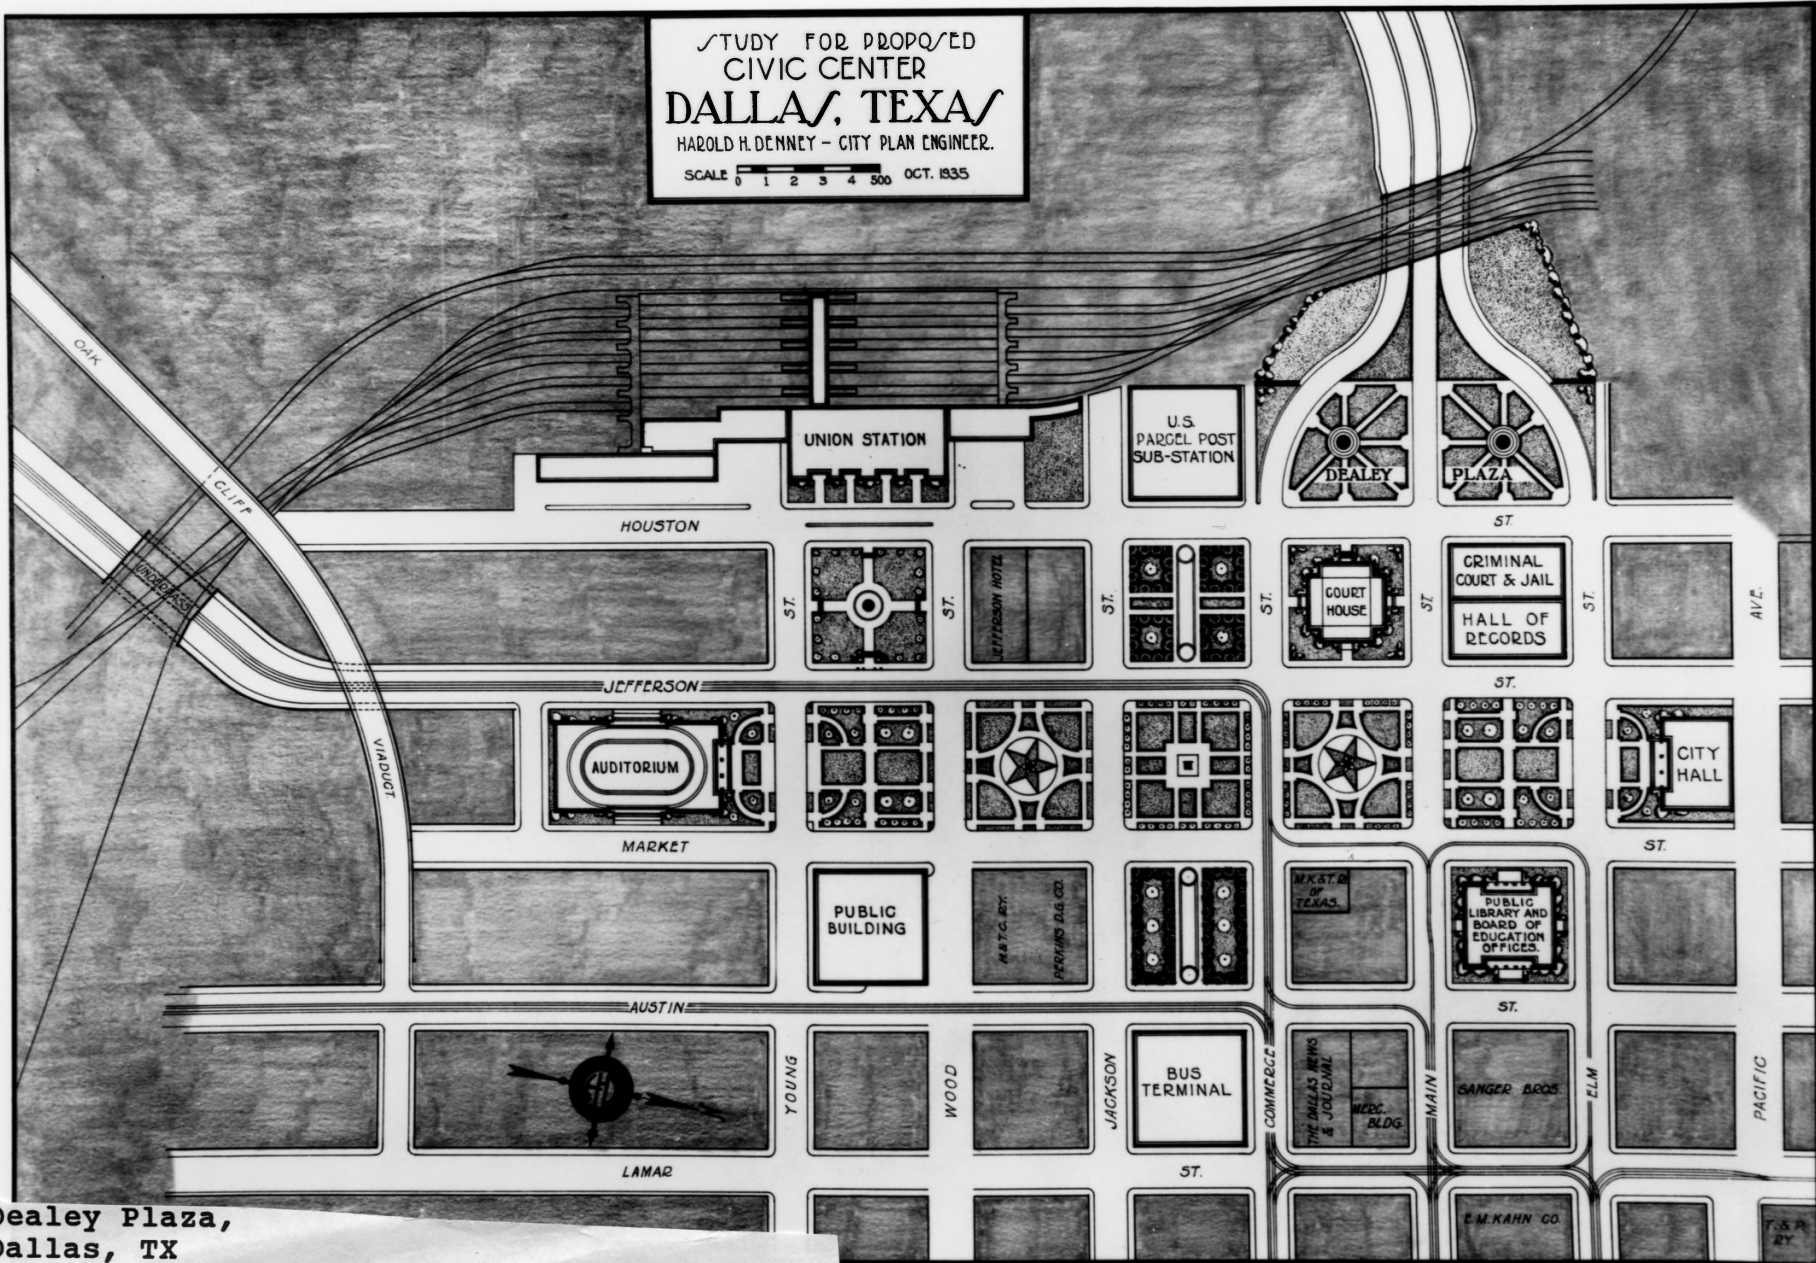

Dealey Plaza,

Dallas, TX

Aerial view of Dealey Plaza and vicinity
from southwest, Triple Underpass at bottom

Photo by: Landig ~~Aerial Photo~~, 1987

STUDY FOR PROPOSED
CIVIC CENTER
DALLAS, TEXAS

HAROLD H. DENNEY - CITY PLAN ENGINEER.

SCALE 0 1 2 3 4 500 OCT. 1935

Dealey Plaza,
Dallas, TX
Partially realized 1935 Civic Center Plan
for downtown Dallas, Dealey Plaza at top
right (west)

Photo by: Dallas Public Library

From Love
Field Airport

To Parkland
Hospital

To Oakcliff

DEPOSITORY

MOTORCADE 

OSWALD
ESCAPE ROUTE 

① On Foot ② Bus ③ Taxi

Photo - (Jim Bishop) - his back -

"THE DAY KENNEDY
WAS SHOT."